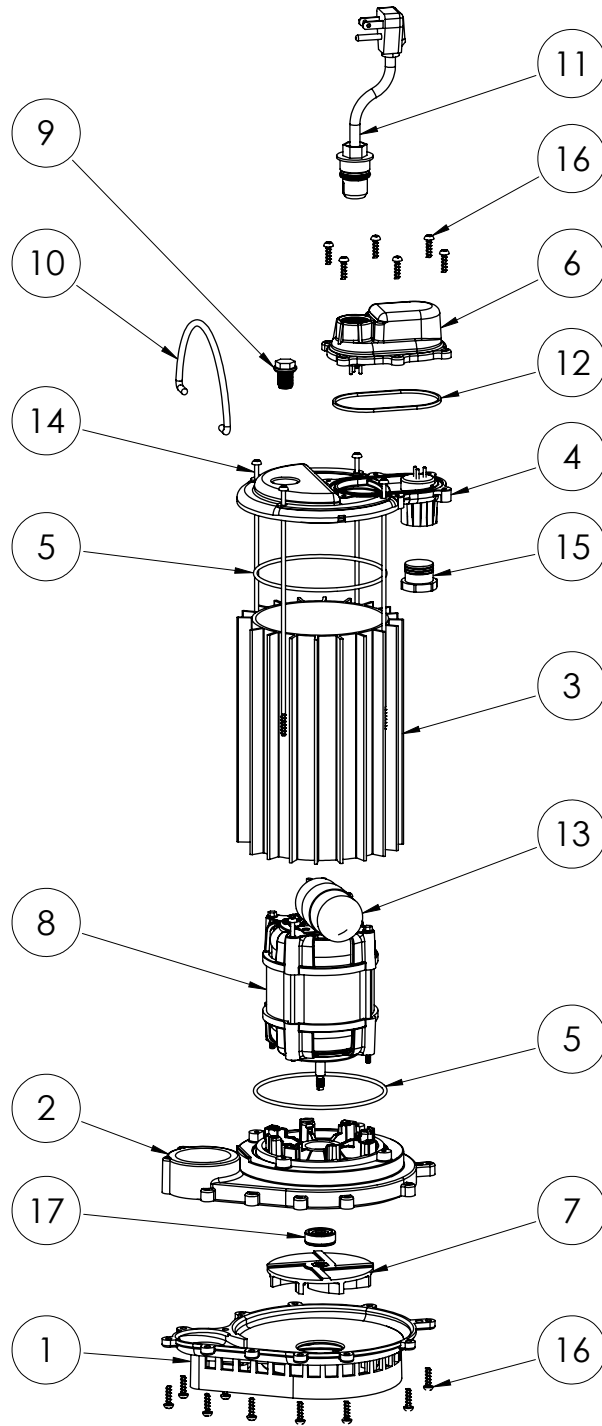

HT450 (B59)

HT450_B59-A

HT450**HT450 (B59)**

#	PART #	DESCRIPTION	QTY	Note
1	233600B	BASE WITH VOLUTE ASSEMBLY	1	
2	23310BB	MOTOR SUPPORT PLATE	1	[1]
3	23070AS	MOTOR HOUSING	1	
4	24060AB	MOTOR COVER	1	[1]
5	2357000	O-RING	2	[1]
6	24070AB	CHAMBER COVER	1	[1]
7	K001168	IMPELLER	1	
8	2417200	MOTOR, 2 POLE PSC 50MM	1	[1]
9	8089000	OIL PLUG, O-RING ASSEMBLY	1	
10	K001082	HANDLE	1	
11	K001060	POWER CORD, 115V, 10FT	1	
12	K001046	SEALRING, CHAMBER COVER	1	
13	2451000	CAPACITOR	1	[1]
14	8147000	#10 x 8.4" STAINLESS STEEL SCREW	4	[1]
15	8105000	PROTECTIVE CAP	1	
16	8104200	#10 HILO X 5/8" STAINLESS STEEL SCREW	18	
17	K001254	3043000 5/16" SHAFT SEAL	1	[1]

PART NOTES:

[1] - Part requires factory authorized service. Contact Liberty Pumps at 1-800-543-2550