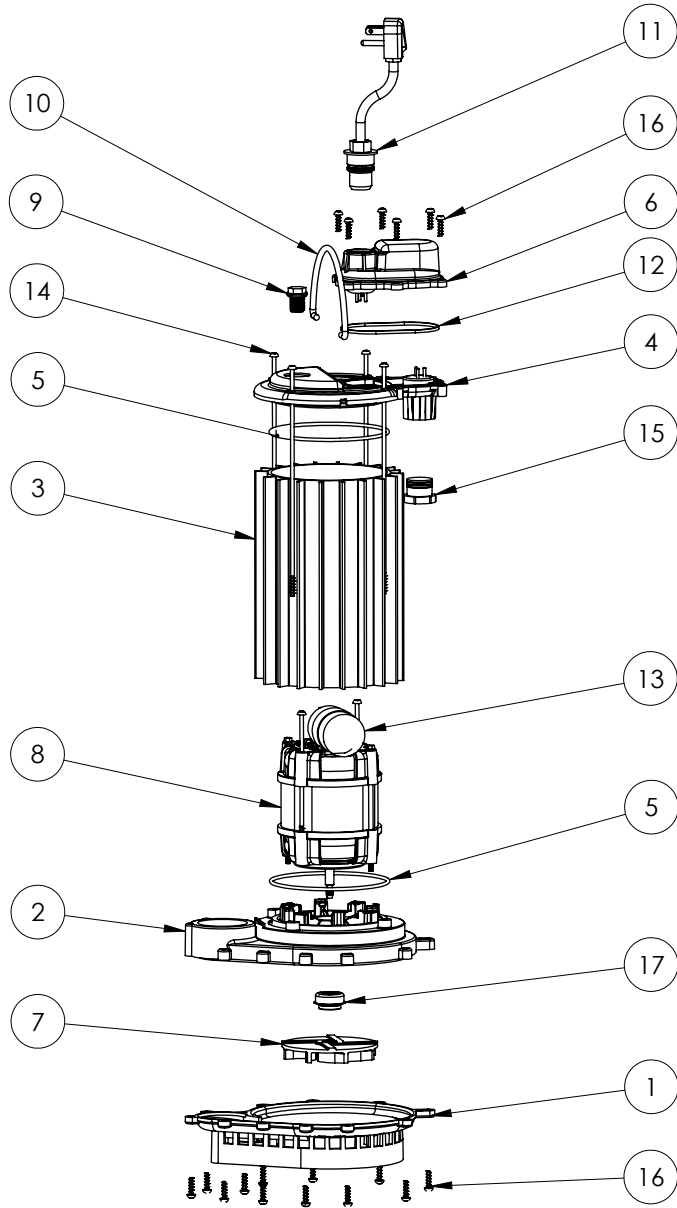

HT450 (B51)

HT450**HT450 (B51)**

#	PART #	DESCRIPTION	QTY	Note
1	233600B	BASE WITH VOLUTE ASSEMBLY	1	
2	23310BB	MOTOR SUPPORT PLATE	1	[1]
3	23070AS	MOTOR HOUSING	1	
4	24060AB	MOTOR COVER	1	[1]
5	2357000	O-RING	2	[1]
6	24070AB	CHAMBER COVER	1	[1]
7	K001168	IMPELLER	1	
8	2417200	MOTOR, 2 POLE PSC 50MM	1	[1]
9	8089000	OIL PLUG, O-RING ASSEMBLY	1	
10	K001082	HANDLE	1	
11	K001060	POWER CORD, 115V, 10FT	1	
12	K001046	SEALRING, CHAMBER COVER	1	
13	2451000	CAPACITOR	1	[1]
14	8147000	#10 x 8.4" STAINLESS STEEL SCREW	4	[1]
15	8105000	PROTECTIVE CAP	1	
16	8104200	#10 HILO X 5/8" STAINLESS STEEL SCREW	18	
17	2309000	5/16 SHAFT SEAL	1	

PART NOTES:

[1] - Part requires factory authorized service. Contact Liberty Pumps at 1-800-543-2550