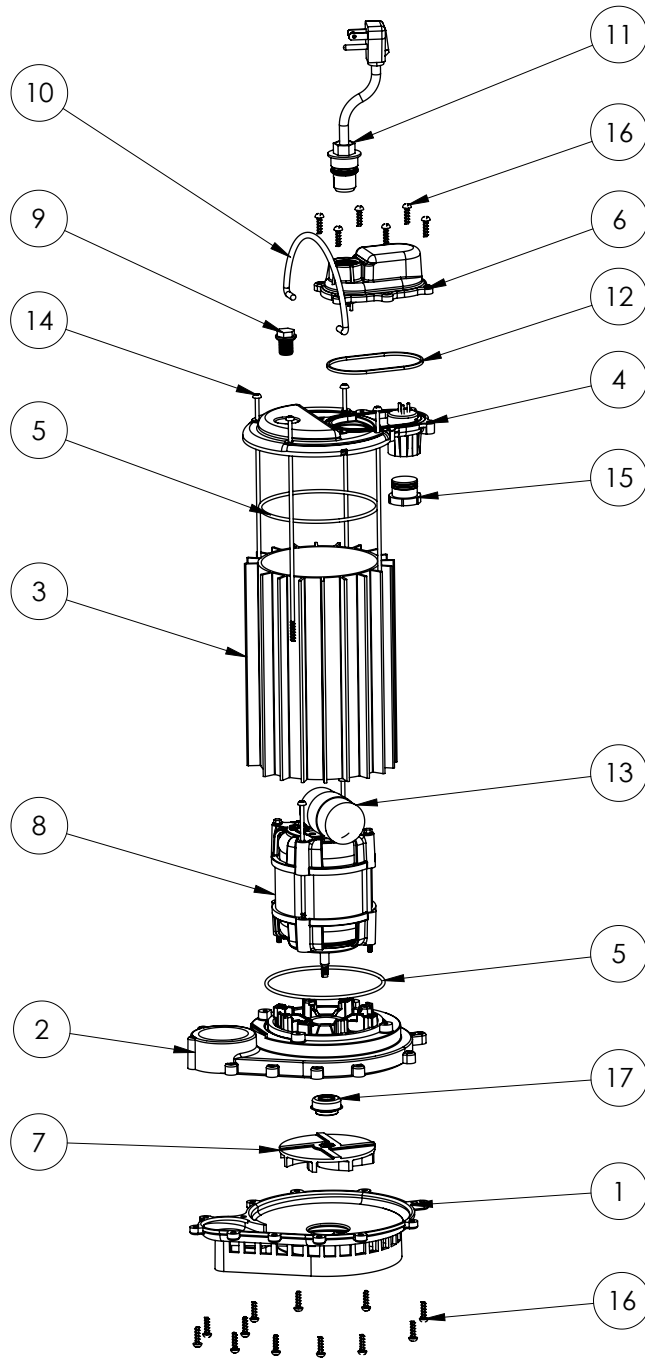

HT450 (B36)

HT450**HT450 (B36)**

#	PART #	DESCRIPTION	QTY	Note
1	233600B	BASE WITH VOLUTE ASSEMBLY	1	
2	23310BB	MOTOR SUPPORT PLATE	1	[1]
3	23070AS	MOTOR HOUSING	1	
4	24060AB	MOTOR COVER	1	[1]
5	2357000	O-RING	2	[1]
6	24070AB	CHAMBER COVER	1	[1]
7	K001168	IMPELLER	1	
8	2417200	MOTOR, 2 POLE PSC 50MM	1	[1]
9	8089000	OIL PLUG, O-RING ASSEMBLY	1	
10	K001082	HANDLE	1	
11	K001060	POWER CORD, 115V, 10FT	1	
12	K001046	SEALRING, CHAMBER COVER	1	
13	2451000	CAPACITOR	1	[1]
14	8147000	#10 x 8.4" STAINLESS STEEL SCREW	4	[1]
15	8105000	PROTECTIVE CAP	1	
16	8104200	#10 HILO X 5/8" STAINLESS STEEL SCREW	18	
17	2309000	5/16 SHAFT SEAL	1	

PART NOTES:

[1] - Part requires factory authorized service. Contact Liberty Pumps at 1-800-543-2550