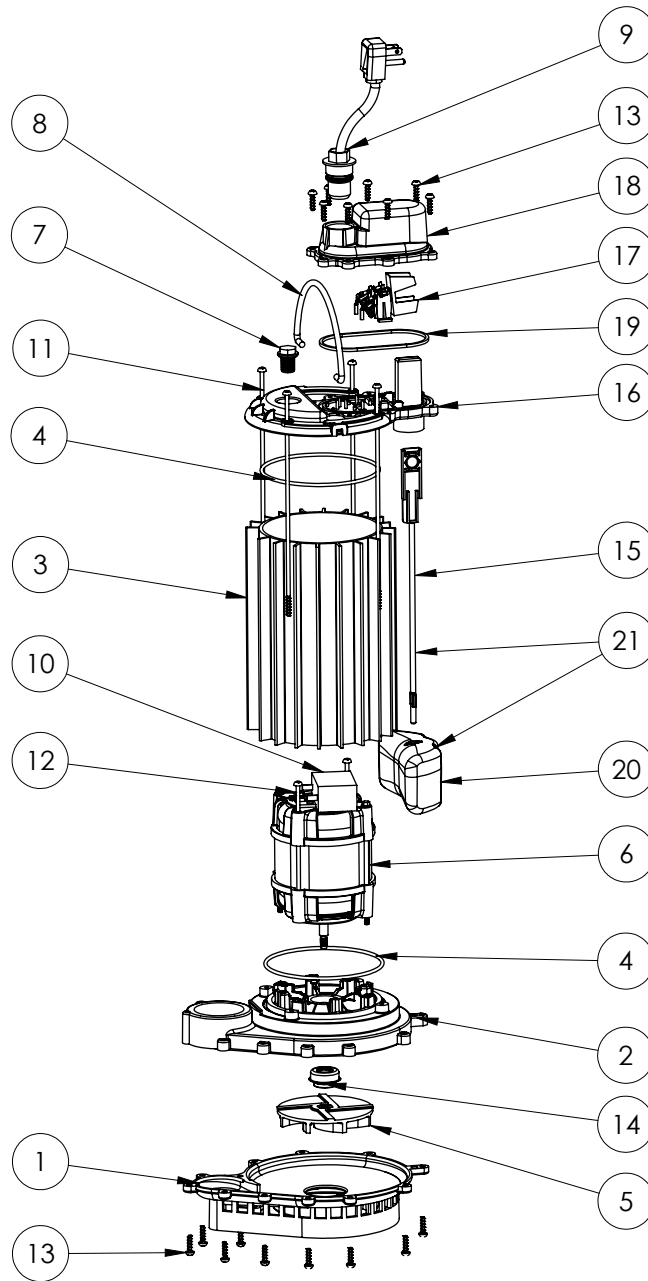

457 (B51)

457 (B51)

#	PART #	DESCRIPTION	QTY	Note
1	233600B	BASE WITH VOLUTE ASSEMBLY	1	
2	23310AB	MOTOR SUPPORT PLATE	1	[1]
3	23070AS	MOTOR HOUSING	1	
4	2357000	O-RING	2	[1]
5	K001168	IMPELLER	1	
6	2418200	MOTOR	1	[1]
7	8089000	OIL PLUG, O-RING ASSEMBLY	1	
8	K001082	HANDLE	1	
9	K001010	POWER CORD, 115V, 10 FOOT CORD	1	
10	2453000	CAPACITOR	1	[1]
11	8147000	#10 x 8.4" STAINLESS STEEL SCREW	4	[1]
12	8148000	#10 x 4-3/4" POLYFAST SCREW	2	[1]
13	8104200	#10 HILO X 5/8" STAINLESS STEEL SCREW	20	
14	2309000	5/16 SHAFT SEAL	1	
15	2076000	VMF FLOAT ROD	1	
16	206500B	VMF MOTOR COVER, BLACK	1	
17	K001012	VMF SWITCH	1	
18	K001069	VMF SWITCH COVER, BLACK	1	
19	2072000	SEALRING, SWITCH COVER	1	
20	2362000	VMF FLOAT	1	[1]
21	K001050	VMF FLOAT AND ROD KIT	1	

PART NOTES:

[1] - Part requires factory authorized service. Contact Liberty Pumps at 1-800-543-2550