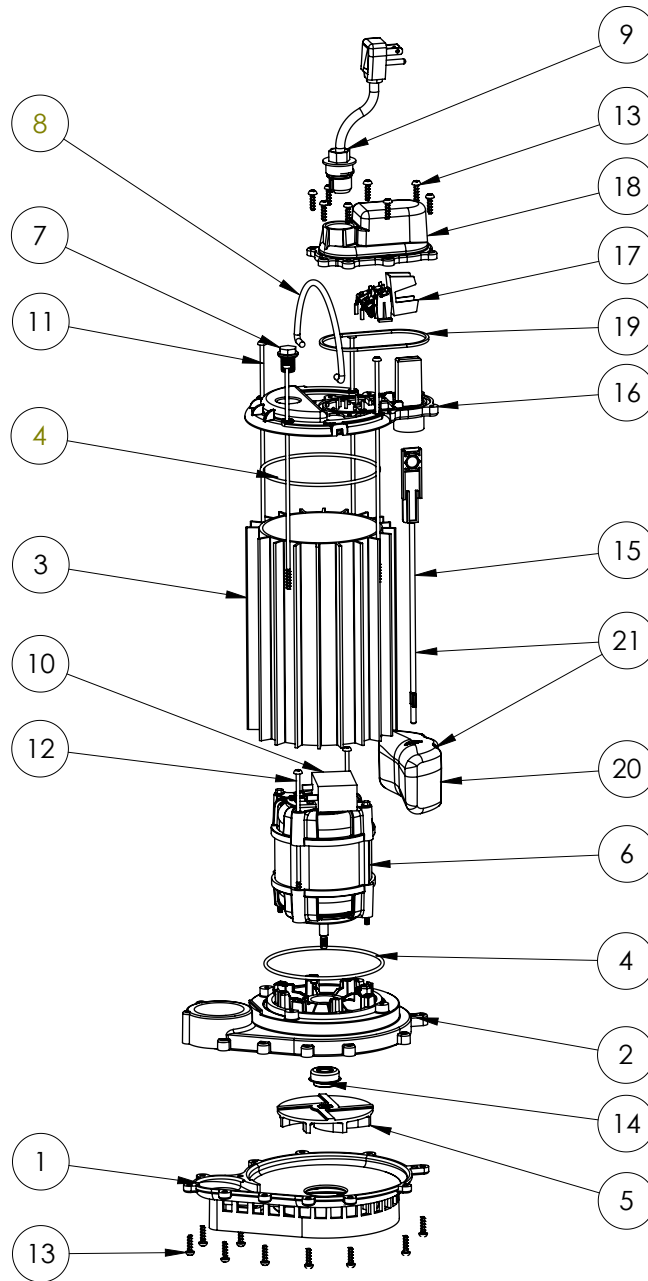

457 (B37)

457 (B37)

#	PART #	DESCRIPTION	QTY	Note
1	233600B	BASE WITH VOLUTE ASSEMBLY	1	
2	23310AB	MOTOR SUPPORT PLATE	1	[1]
3	23070AS	MOTOR HOUSING	1	
4	2357000	O-RING	2	[1]
5	K001168	IMPELLER	1	
6	2418200	MOTOR	1	[1]
7	8089000	OIL PLUG, O-RING ASSEMBLY	1	
8	K001082	HANDLE	1	
9	K001010	POWER CORD, 115V, 10 FOOT CORD	1	
10	2453000	CAPACITOR	1	[1]
11	8147000	#10 x 8.4" STAINLESS STEEL SCREW	4	[1]
12	8148000	#10 x 4-3/4" POLYFAST SCREW	2	[1]
13	8104200	#10 HILO X 5/8" STAINLESS STEEL SCREW	20	
14	2309000	5/16 SHAFT SEAL	1	
15	2076000	VMF FLOAT ROD	1	
16	206500B	VMF MOTOR COVER, BLACK	1	
17	K001012	VMF SWITCH	1	
18	K001069	VMF SWITCH COVER, BLACK	1	
19	2072000	SEALRING, SWITCH COVER	1	
20	2362000	VMF FLOAT	1	[1]
21	K001050	VMF FLOAT AND ROD KIT	1	

PART NOTES:

[1] - Part requires factory authorized service. Contact Liberty Pumps at 1-800-543-2550