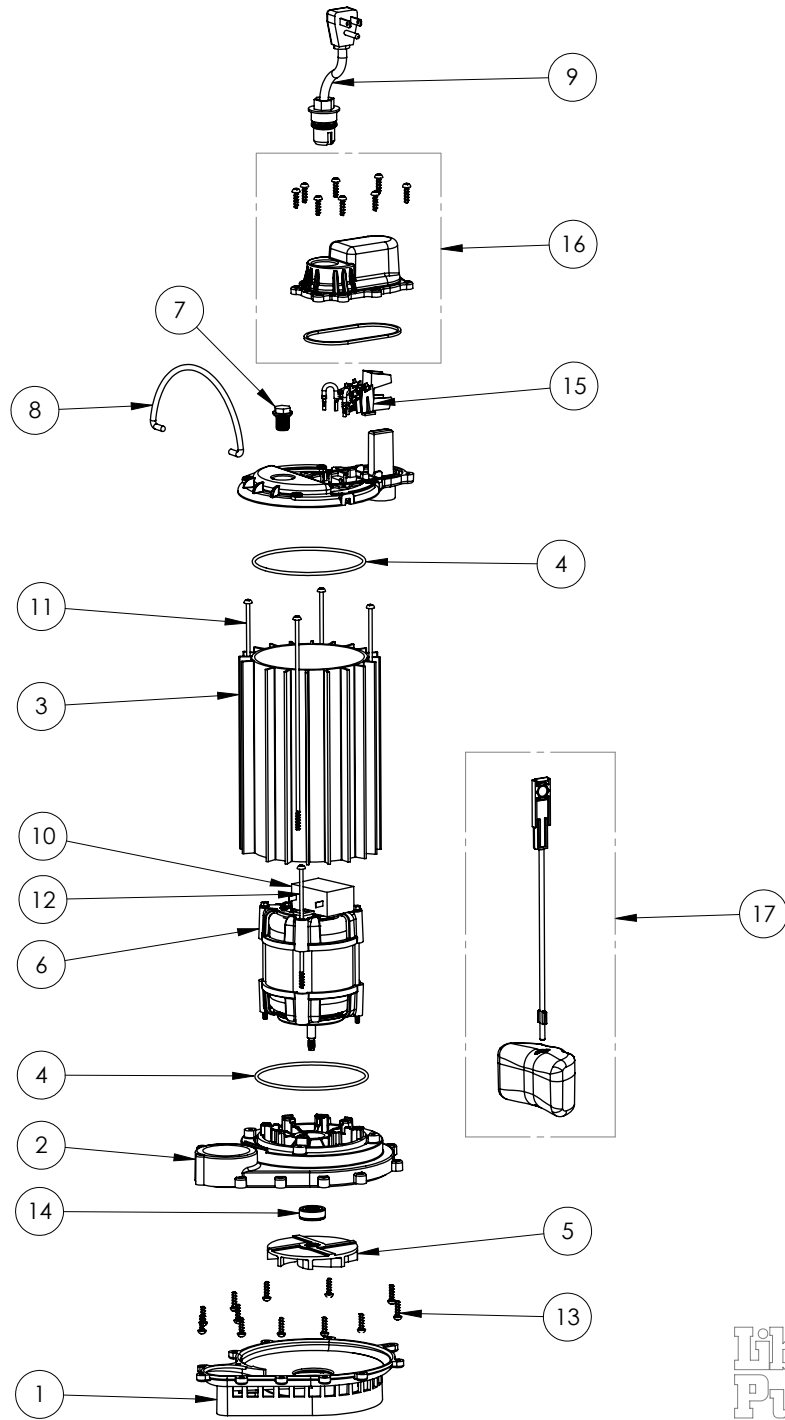

457-2 (B60)

## 457-2 (B60)

#	PART #	DESCRIPTION	QTY	Note
1	233600B	BASE WITH VOLUTE ASSEMBLY	1	
2	23310AB	MOTOR SUPPORT PLATE	1	[1]
3	23070AS	MOTOR HOUSING	1	
4	2357000	O-RING	2	[1]
5	K001168	IMPELLER	1	
6	2418200	MOTOR	1	[1]
7	8089000	OIL PLUG, O-RING ASSEMBLY	1	
8	K001082	HANDLE	1	
9	K001008	POWER CORD, 115V, 25 FOOT CORD	1	
10	2453000	CAPACITOR	1	[1]
11	8147000	#10 x 8.4" STAINLESS STEEL SCREW	4	[1]
12	8148000	#10 x 4-3/4" POLYFAST SCREW	2	[1]
13	8104200	#10 HILO X 5/8" STAINLESS STEEL SCREW	20	
14	K001254	3043000 5/16" SHAFT SEAL	1	[1]
15	K001330	VMF SWITCH AND SEALRING KIT	1	
16	K001329	VMF SWITCH COVER KIT	1	
17	K001050	VMF FLOAT AND ROD KIT	1	

**PART NOTES:**

[1] - Part requires factory authorized service. Contact Liberty Pumps at 1-800-543-2550