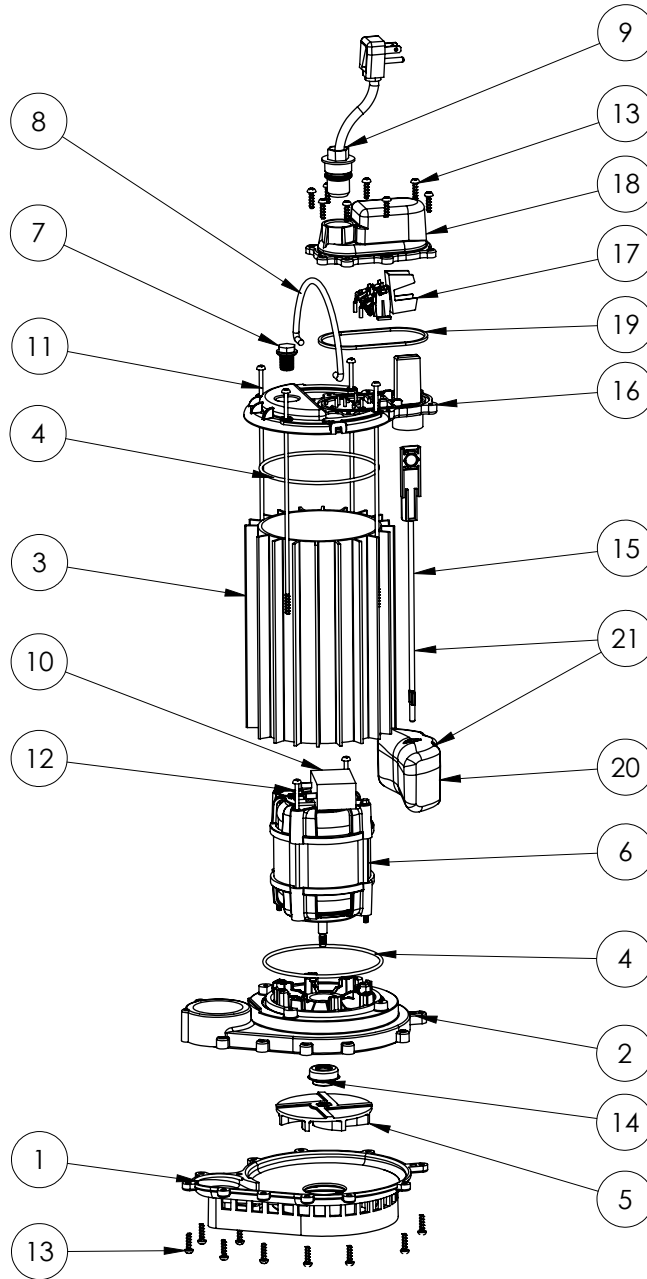

457-2 (B51)

457-2 (B51)

#	PART #	DESCRIPTION	QTY	Note
1	233600B	BASE WITH VOLUTE ASSEMBLY	1	
2	23310AB	MOTOR SUPPORT PLATE	1	[1]
3	23070AS	MOTOR HOUSING	1	
4	2357000	O-RING	2	[1]
5	K001168	IMPELLER	1	
6	2418200	MOTOR	1	[1]
7	8089000	OIL PLUG, O-RING ASSEMBLY	1	
8	K001082	HANDLE	1	
9	K001008	POWER CORD, 115V, 25 FOOT CORD	1	
10	2453000	CAPACITOR		[1]
11	8147000	#10 x 8.4" STAINLESS STEEL SCREW	4	[1]
12	8148000	#10 x 4-3/4" POLYFAST SCREW		[1]
13	8104200	#10 HILO X 5/8" STAINLESS STEEL SCREW	20	
14	2309000	5/16 SHAFT SEAL	1	
15	2076000	VMF FLOAT ROD	1	
16	206500B	VMF MOTOR COVER, BLACK	1	
17	K001012	VMF SWITCH	1	
18	K001069	VMF SWITCH COVER, BLACK	1	
19	2072000	SEALRING, SWITCH COVER	1	
20	2362000	VMF FLOAT	1	[1]
21	K001050	VMF FLOAT AND ROD KIT	1	

PART NOTES:

[1] - Part requires factory authorized service. Contact Liberty Pumps at 1-800-543-2550