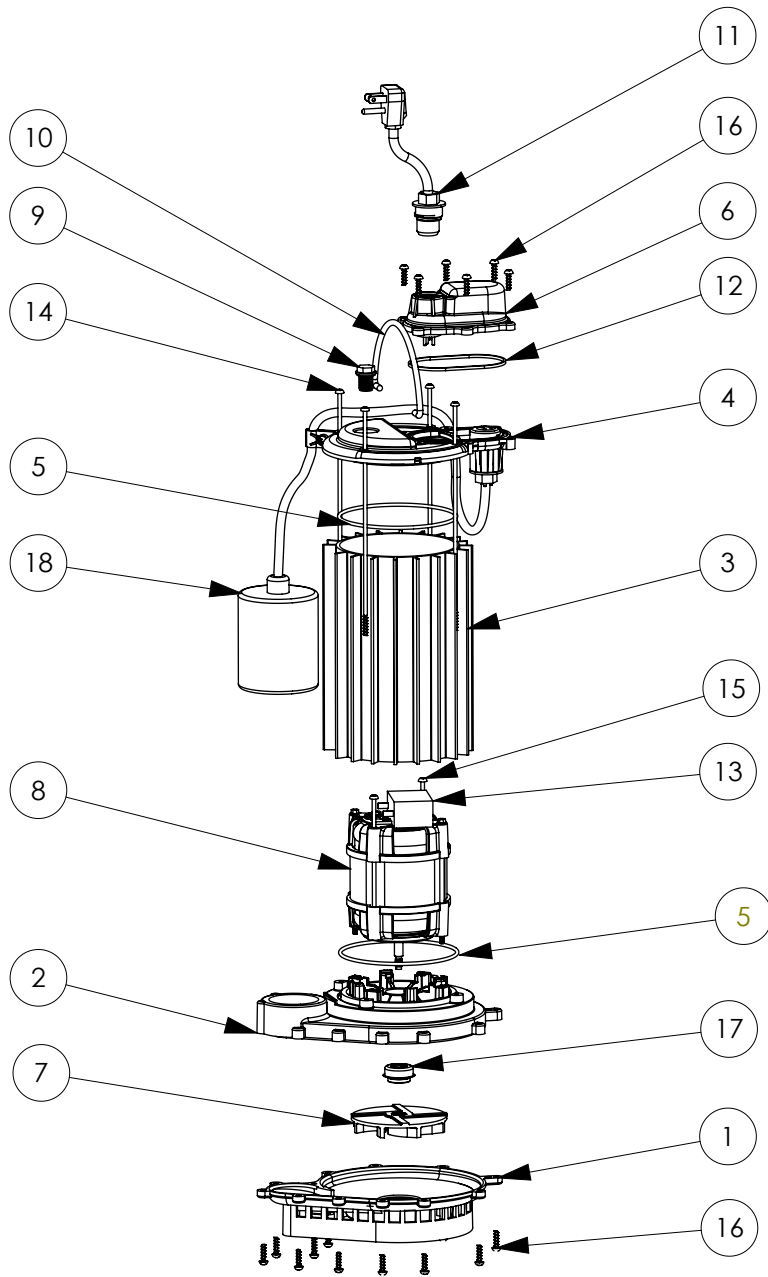

451-2 (B37)

**451-2****451-2 (B37)**

#	PART #	DESCRIPTION	QTY	Note
1	233600B	BASE WITH VOLUTE ASSEMBLY	1	
2	23310AB	MOTOR SUPPORT PLATE	1	[1]
3	23070AS	MOTOR HOUSING	1	
4	240600B	MOTOR COVER	1	
5	2357000	O-RING	2	[1]
6	240700B	CHAMBER COVER	1	
7	K001168	IMPELLER	1	
8	2418200	MOTOR	1	[1]
9	8089000	OIL PLUG, O-RING ASSEMBLY	1	
10	K001082	HANDLE	1	
11	K001008	POWER CORD, 115V, 25 FOOT CORD	1	
12	K001046	SEALRING, CHAMBER COVER	1	
13	2453000	CAPACITOR	1	[1]
14	8147000	#10 x 8.4" STAINLESS STEEL SCREW	4	[1]
15	8148000	#10 x 4-3/4" POLYFAST SCREW	2	[1]
16	8104200	#10 HILO X 5/8" STAINLESS STEEL SCREW	18	
17	2309000	5/16 SHAFT SEAL	1	
18	K001080	2405000 MECHANICAL SWITCH W/ QUICKPLUG	1	

**PART NOTES:**

[1] - Part requires factory authorized service. Contact Liberty Pumps at 1-800-543-2550