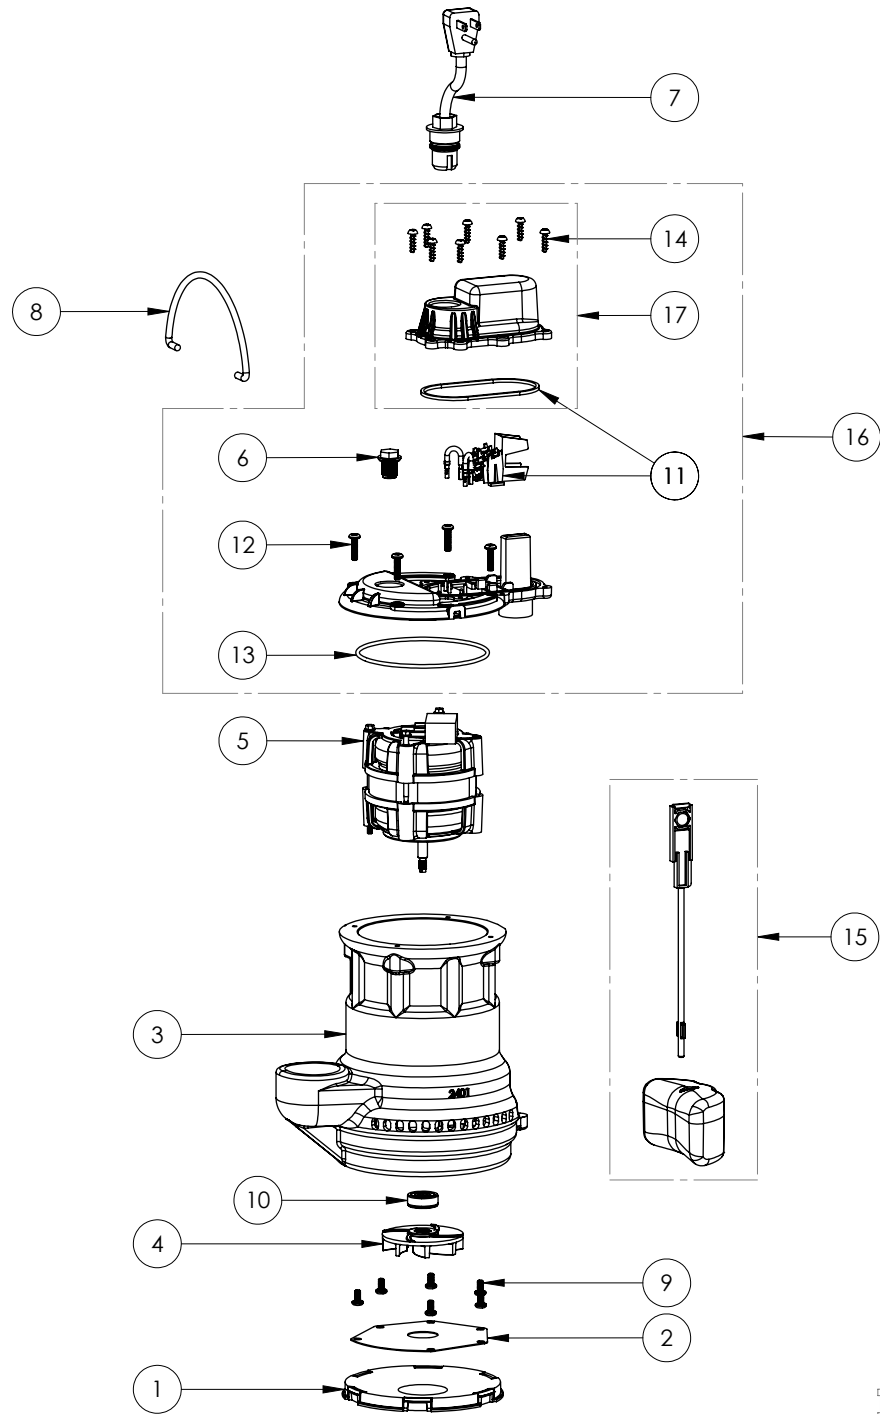

247 (B60)

247 (B60)

#	PART #	DESCRIPTION	QTY	Note
1	25020A0	SOLID BOTTOM PLUG	1	
2	24030A0	FLAT VOLUTE PLATE	1	
3	242300J	CAST IRON HOUSING VMF	1	
4	2416000	IMPELLER	1	
5	2415200	PSC MOTOR	1	[1]
6	8089000	OIL PLUG, O-RING ASSEMBLY	1	
7	K001010	POWER CORD, 115V, 10 FOOT CORD	1	
8	K001082	HANDLE	1	
9	8092000	#10 - 24 x 3/8" SCREW	6	
10	K001254	3043000 5/16" SHAFT SEAL	1	[1]
11	K001330	VMF SWITCH AND SEALRING KIT	1	
12	8072000	#10 - 24 x 3/4" SCREW	4	
13	2357000	O-RING	1	[1]
14	8104200	#10 HILO X 5/8" STAINLESS STEEL SCREW	8	
15	K001048	VMF FLOAT AND ROD KIT	1	
16	K001332	VMF MOTOR COVER KIT	1	
17	K001329	VMF SWITCH COVER KIT	1	

PART NOTES:

[1] - Part requires factory authorized service. Contact Liberty Pumps at 1-800-543-2550