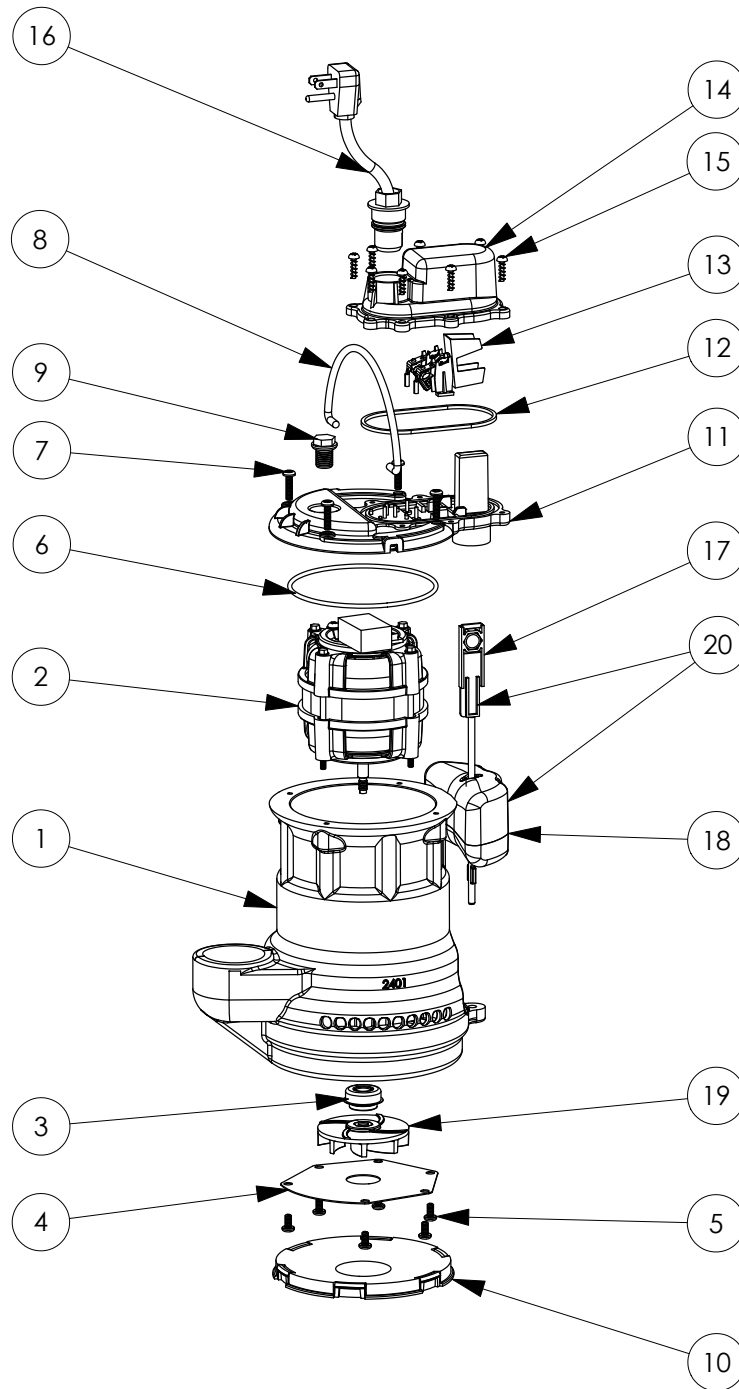

247 (B23)

247 (B23)

#	PART #	DESCRIPTION	QTY	Note
1	2411000	CAST IRON HOUSING	1	
2	2415000	MOTOR	1	
3	2309000	5/16 SHAFT SEAL	1	
4	24030A0	FLAT VOLUTE PLATE	1	
5	8092000	#10 - 24 x 3/8" SCREW	6	
6	2357000	O-RING	1	[1]
7	8072000	#10 - 24 x 3/4" SCREW	4	
8	K001082	HANDLE	1	
9	8089000	OIL PLUG, O-RING ASSEMBLY	1	
10	25020A0	SOLID BOTTOM PLUG	1	
11	206500G	VMF MOTOR COVER GREY	1	
12	2072000	SEALRING, SWITCH COVER	1	
13	K001012	VMF SWITCH	1	
14	K001069	VMF SWITCH COVER, BLACK	1	
15	8104200	#10 HILO X 5/8" STAINLESS STEEL SCREW	8	
16	K001010	POWER CORD, 115V, 10 FOOT CORD	1	
17	2075000	VMF FLOAT ROD	1	[1]
18	2362000	VMF FLOAT	1	[1]
19	2416000	IMPELLER	1	
20	K001048	VMF FLOAT AND ROD KIT	1	

PART NOTES:

[1] - Part requires factory authorized service. Contact Liberty Pumps at 1-800-543-2550