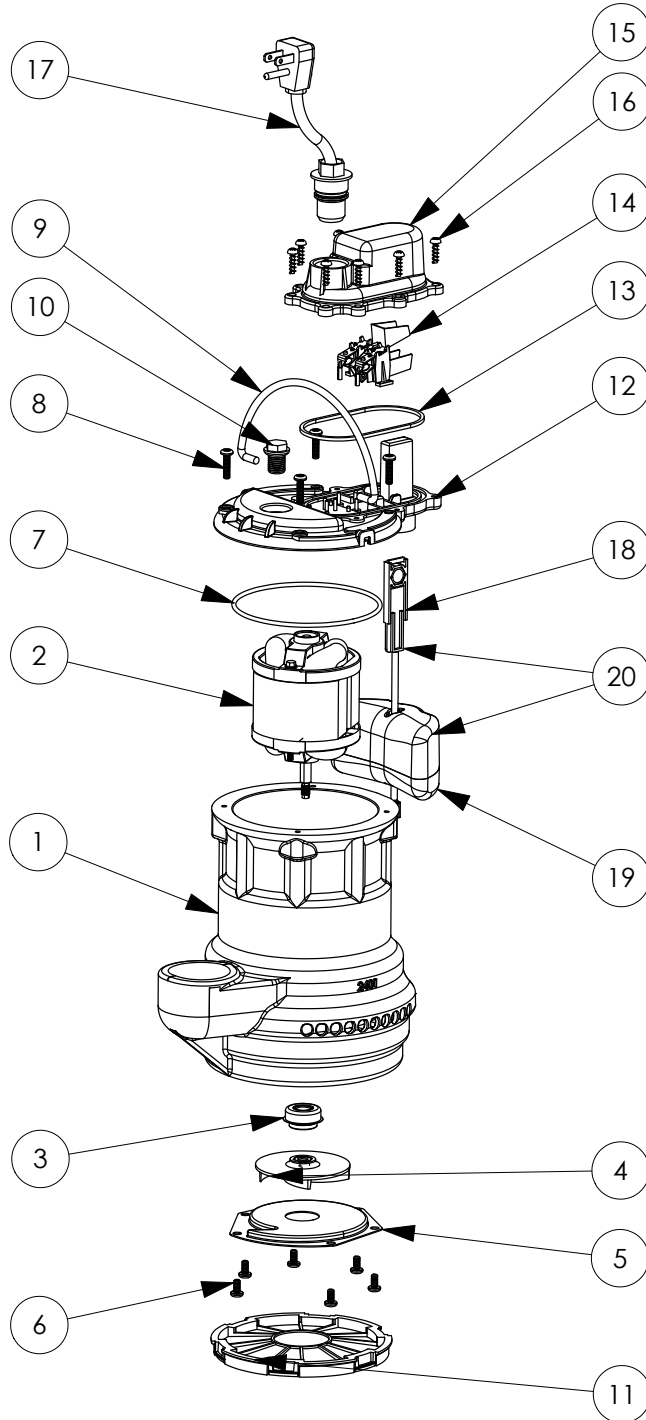

## 247 (B10)

## 247 (B10)

#	PART #	DESCRIPTION	QTY	Note
1	240100G	CAST IRON HOUSING WITHOUT HOLE	1	
2	2404200	MOTOR	1	
3	2309000	5/16 SHAFT SEAL	1	
4	2408000	IMPELLER	1	
5	2403000	INLET STAMPING, STAINLESS STEEL	1	
6	8092000	#10 - 24 x 3/8" SCREW	6	
7	2357000	O-RING	1	[1]
8	8072000	#10 - 24 x 3/4" SCREW	4	
9	K001082	HANDLE	1	
10	8089000	OIL PLUG, O-RING ASSEMBLY	1	
11	25020A0	SOLID BOTTOM PLUG	1	
12	206500G	VMF MOTOR COVER GREY	1	
13	2072000	SEALRING, SWITCH COVER	1	
14	K001012	VMF SWITCH	1	
15	K001069	VMF SWITCH COVER, BLACK	1	
16	8104200	#10 HILO X 5/8" STAINLESS STEEL SCREW	8	
17	K001010	POWER CORD, 115V, 10 FOOT CORD	1	
18	2075000	VMF FLOAT ROD	1	[1]
19	2362000	VMF FLOAT	1	[1]
20	K001048	VMF FLOAT AND ROD KIT	1	

**PART NOTES:**

[1] - Part requires factory authorized service. Contact Liberty Pumps at 1-800-543-2550