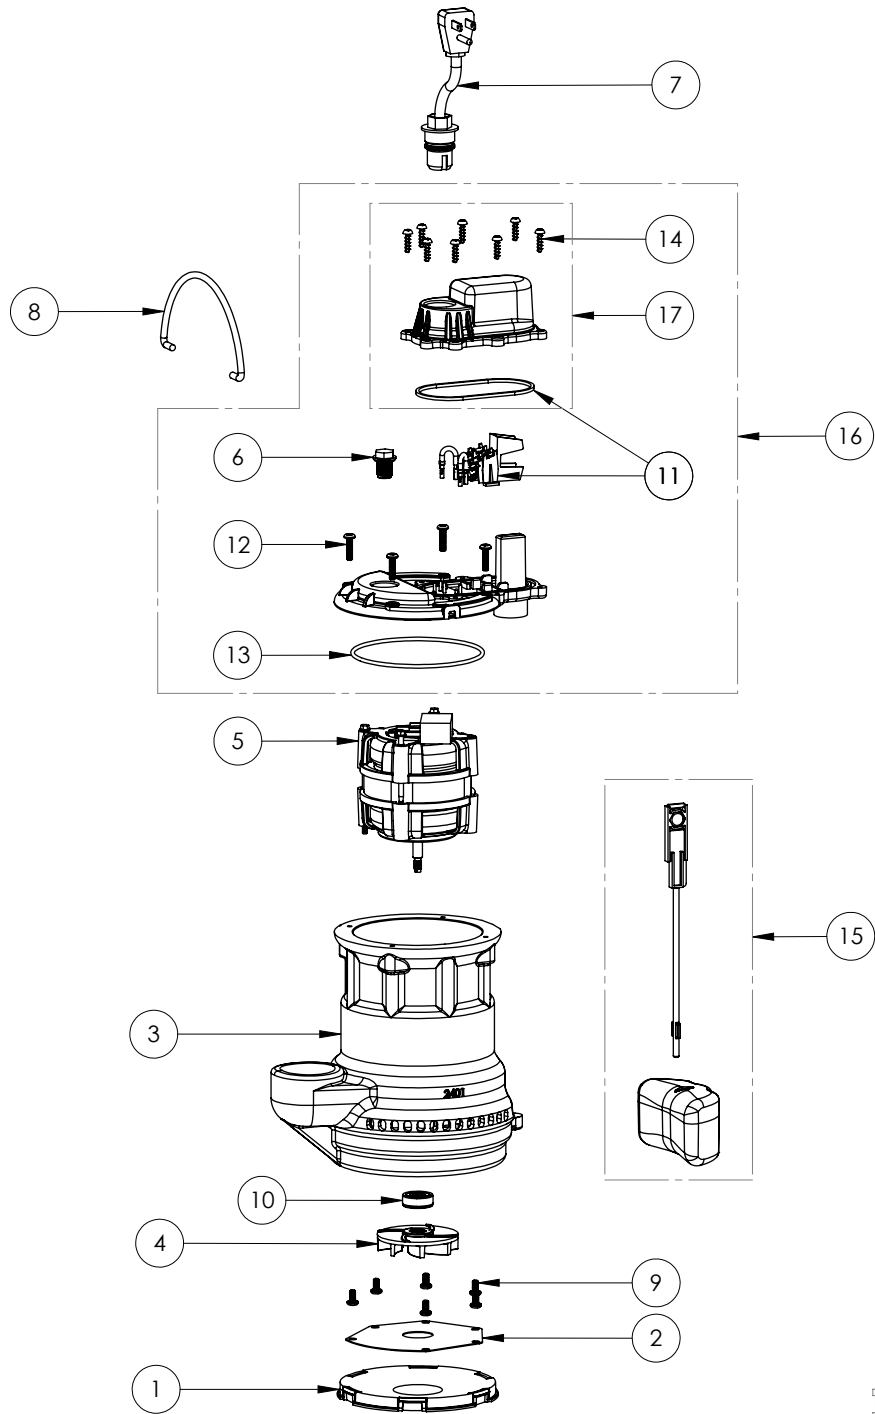

247-2 (B60)

247-2 (B60)

#	PART #	DESCRIPTION	QTY	Note
1	25020A0	SOLID BOTTOM PLUG	1	
2	24030A0	FLAT VOLUTE PLATE	1	
3	242300J	CAST IRON HOUSING VMF	1	
4	2416000	IMPELLER	1	
5	2415200	PSC MOTOR	1	[1]
6	8089000	OIL PLUG, O-RING ASSEMBLY	1	
7	K001008	POWER CORD, 115V, 25 FOOT CORD	1	
8	K001082	HANDLE	1	
9	8092000	#10 - 24 x 3/8" SCREW	6	
10	K001254	3043000 5/16" SHAFT SEAL	1	[1]
11	K001330	VMF SWITCH AND SEALRING KIT	1	
12	8072000	#10 - 24 x 3/4" SCREW	4	
13	2357000	O-RING	1	[1]
14	8104200	#10 HILO X 5/8" STAINLESS STEEL SCREW	8	
15	K001048	VMF FLOAT AND ROD KIT	1	
16	K001332	VMF MOTOR COVER KIT	1	
17	K001329	VMF SWITCH COVER KIT	1	

PART NOTES:

[1] - Part requires factory authorized service. Contact Liberty Pumps at 1-800-543-2550