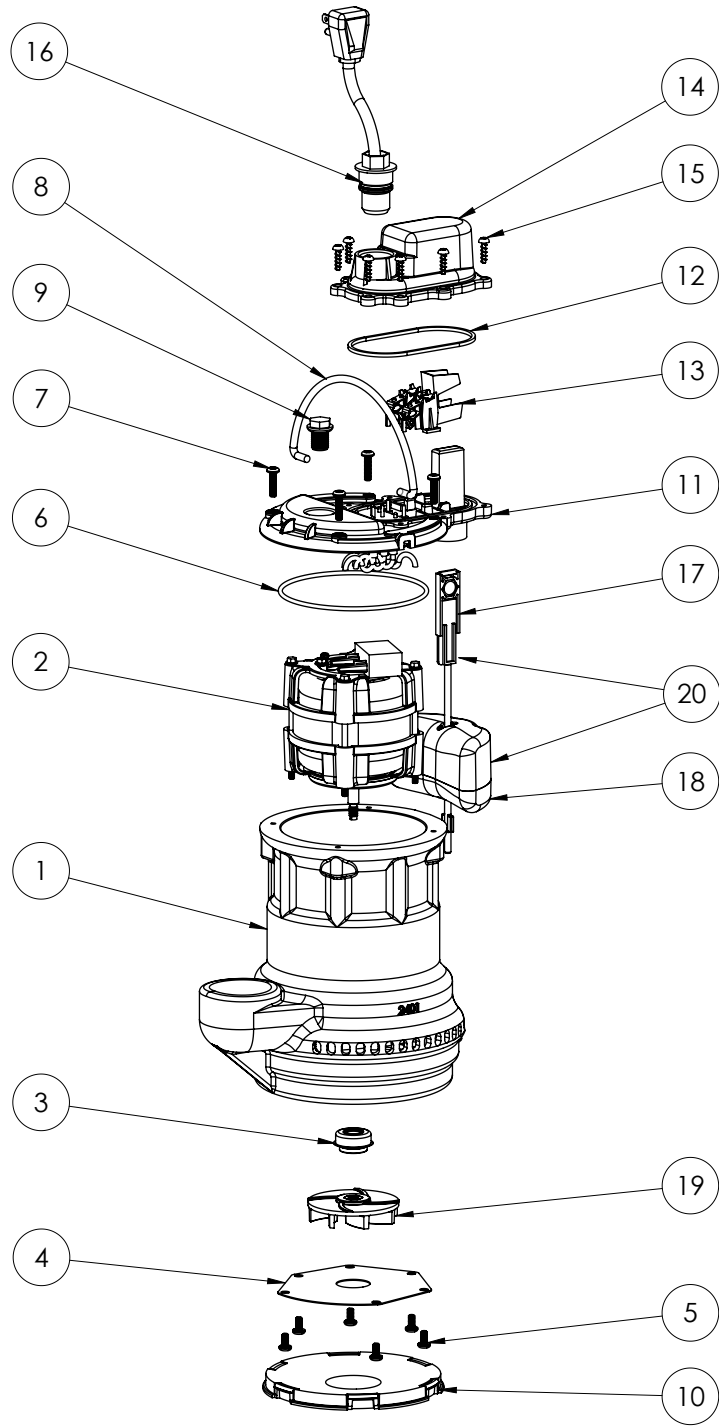

247-2 (B36)

## 247-2 (B36)

#	PART #	DESCRIPTION	QTY	Note
1	241100J	CAST IRON HOUSING	1	
2	2415200	PSC MOTOR	1	[1]
3	2309000	5/16 SHAFT SEAL	1	
4	24030A0	FLAT VOLUTE PLATE	1	
5	8092000	#10 - 24 x 3/8" SCREW	6	
6	2357000	O-RING	1	[1]
7	8072000	#10 - 24 x 3/4" SCREW	4	
8	K001082	HANDLE	1	
9	8089000	OIL PLUG, O-RING ASSEMBLY	1	
10	25020A0	SOLID BOTTOM PLUG	1	
11	206500G	VMF MOTOR COVER GREY	1	
12	2072000	SEALRING, SWITCH COVER	1	
13	K001012	VMF SWITCH	1	
14	K001069	VMF SWITCH COVER, BLACK	1	
15	8104200	#10 HILO X 5/8" STAINLESS STEEL SCREW	8	
16	K001008	POWER CORD, 115V, 25 FOOT CORD	1	
17	2075000	VMF FLOAT ROD	1	[1]
18	2362000	VMF FLOAT	1	[1]
19	2416000	IMPELLER	1	
20	K001048	VMF FLOAT AND ROD KIT	1	

**PART NOTES:**

[1] - Part requires factory authorized service. Contact Liberty Pumps at 1-800-543-2550