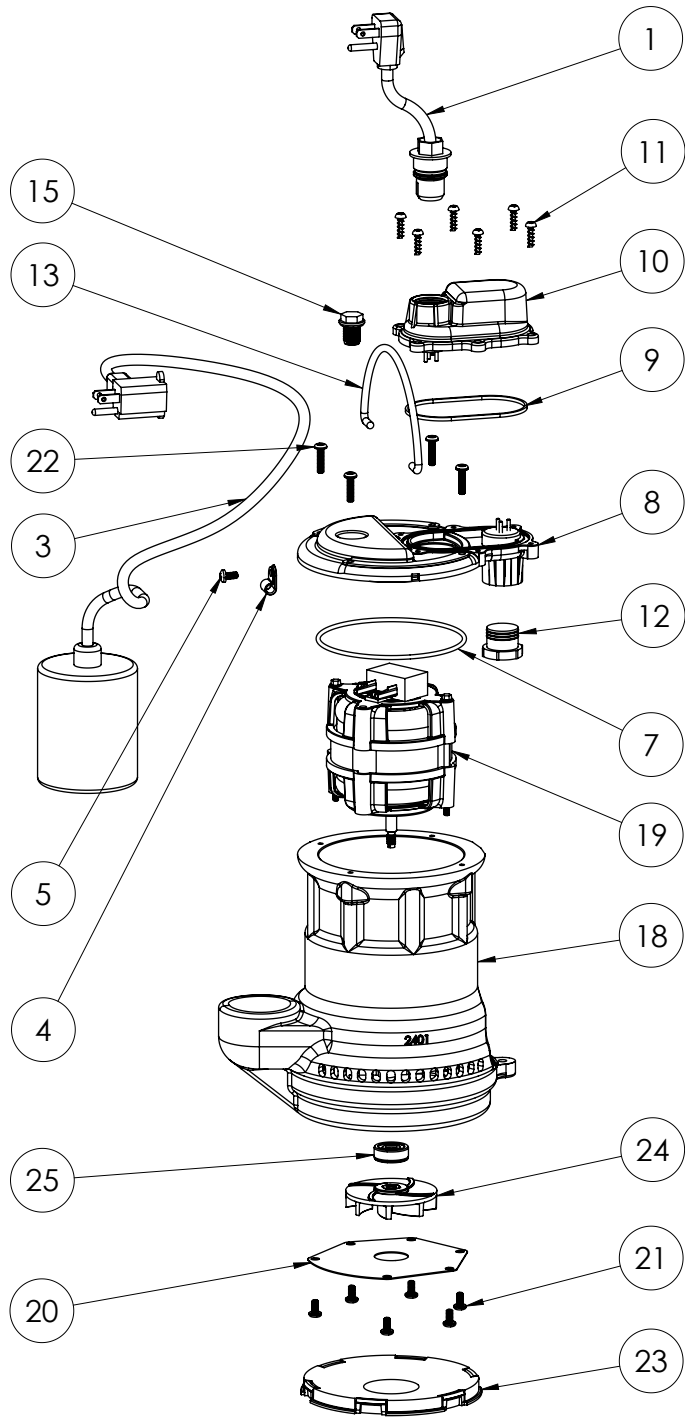

243 (B59)

243 (B59)

#	PART #	DESCRIPTION	QTY	Note
1	K001010	POWER CORD, 115V, 10 FOOT CORD	1	
3	K001170	PUMP SWITCH, 10FT.	1	
4	8014000	CABLE CLAMP	1	
5	8082000	#10-24 x 3/8 EPOXY LOCK SCREW	1	
7	2357000	O-RING	1	[1]
8	240600G	MOTOR COVER, GREY	1	
9	K001046	SEALRING, CHAMBER COVER	1	
10	240700G	CHAMBER COVER, GREY	1	
11	8104200	#10 HILO X 5/8" STAINLESS STEEL SCREW	6	
12	8105000	PROTECTIVE CAP	1	
13	K001082	HANDLE	1	
15	8089000	OIL PLUG, O-RING ASSEMBLY	1	
18	24230AJ	240 CAST IRON HOUSING	1	
19	2415200	PSC MOTOR	1	[1]
20	24030A0	FLAT VOLUTE PLATE	1	
21	8092000	#10 - 24 x 3/8" SCREW	6	
22	8072000	#10 - 24 x 3/4" SCREW	4	
23	25020A0	SOLID BOTTOM PLUG	1	
24	2416000	IMPELLER	1	
25	K001254	3043000 5/16" SHAFT SEAL	1	[1]

PART NOTES:

[1] - Part requires factory authorized service. Contact Liberty Pumps at 1-800-543-2550