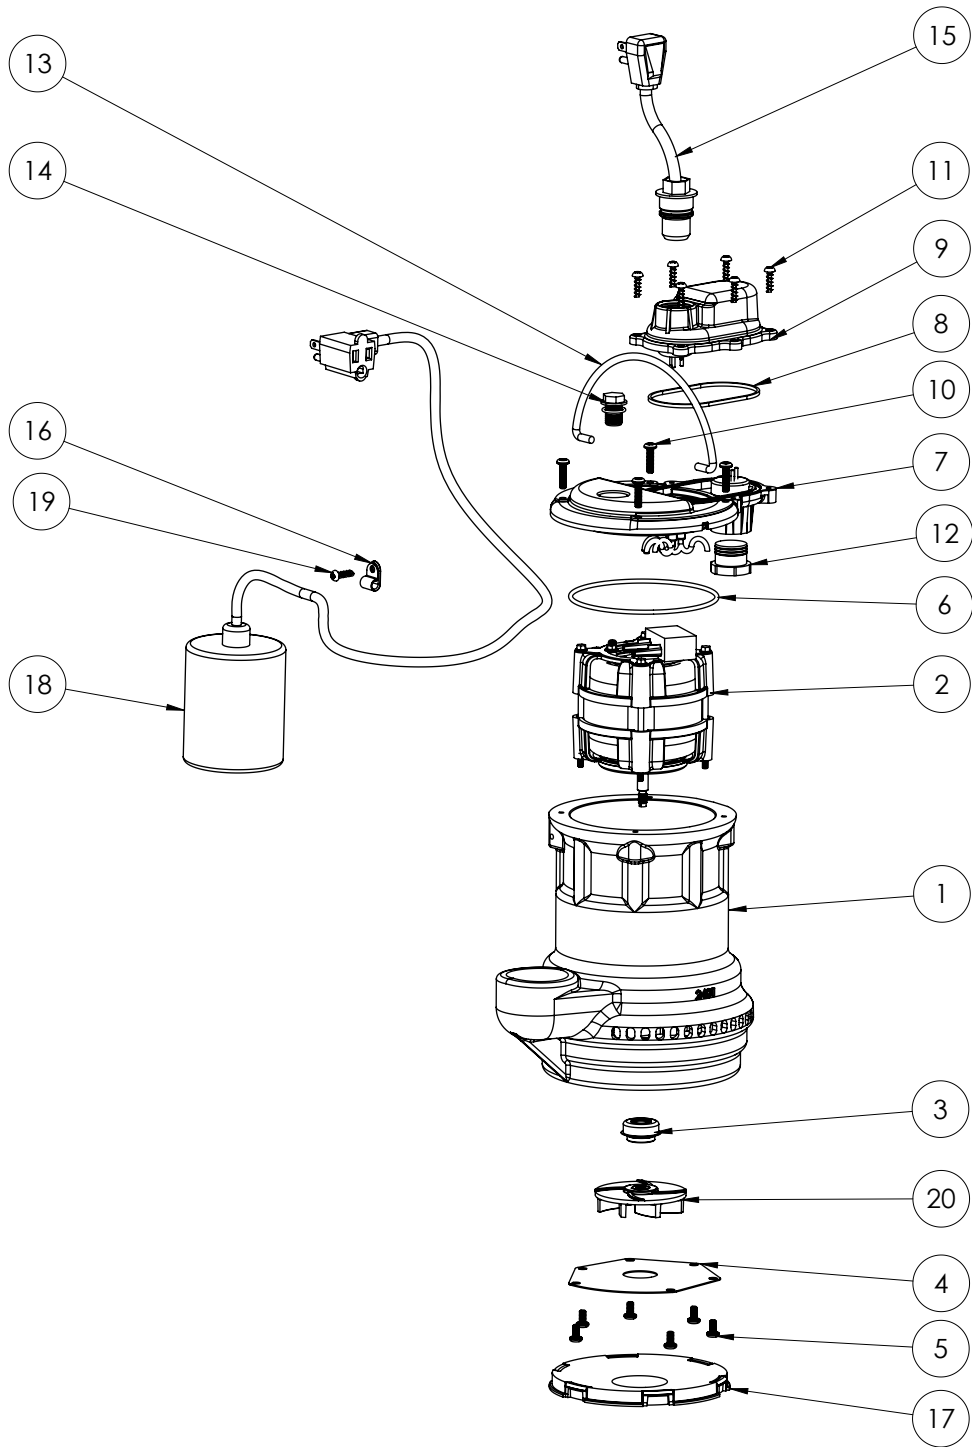

243 (B36)

243 (B36)

#	PART #	DESCRIPTION	QTY	Note
1	24110AJ	CAST IRON HOUSING	1	
2	2415200	PSC MOTOR	1	[1]
3	2309000	5/16 SHAFT SEAL	1	
4	24030A0	FLAT VOLUTE PLATE	1	
5	8092000	#10 - 24 x 3/8" SCREW	6	
6	2357000	O-RING	1	[1]
7	240600G	MOTOR COVER, GREY	1	
8	K001046	SEALRING, CHAMBER COVER	1	
9	240700G	CHAMBER COVER, GREY	1	
10	8072000	#10 - 24 x 3/4" SCREW	4	
11	8104200	#10 HILO X 5/8" STAINLESS STEEL SCREW	6	
12	8105000	PROTECTIVE CAP	1	
13	K001082	HANDLE	1	
14	8089000	OIL PLUG, O-RING ASSEMBLY	1	
15	K001010	POWER CORD, 115V, 10 FOOT CORD	1	
16	8014000	CABLE CLAMP	1	
17	25020A0	SOLID BOTTOM PLUG	1	
18	K001170	PUMP SWITCH, 10FT.	1	
19	8082000	#10-24 x 3/8 EPOXY LOCK SCREW	1	
20	2416000	IMPELLER	1	

PART NOTES:

[1] - Part requires factory authorized service. Contact Liberty Pumps at 1-800-543-2550