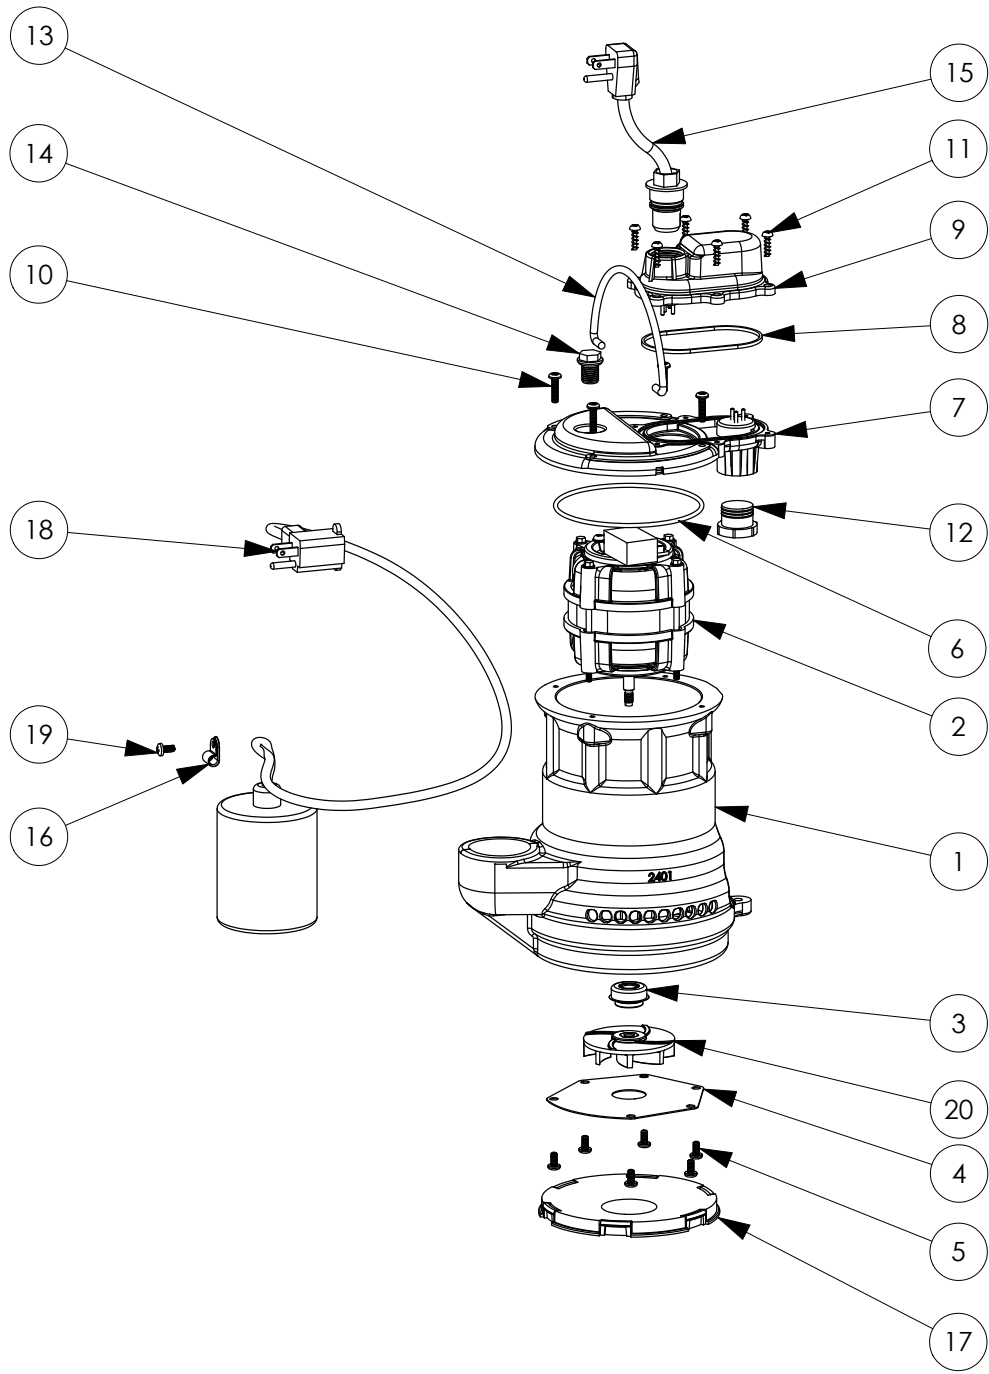

243 (B23)

243 (B23)

#	PART #	DESCRIPTION	QTY	Note
1	2411000	CAST IRON HOUSING	1	
2	2415000	MOTOR	1	
3	2309000	5/16 SHAFT SEAL	1	
4	24030A0	FLAT VOLUTE PLATE	1	
5	8092000	#10 - 24 x 3/8" SCREW	6	
6	2357000	O-RING	1	[1]
7	240600G	MOTOR COVER, GREY	1	
8	K001046	SEALRING, CHAMBER COVER	1	
9	240700G	CHAMBER COVER, GREY	1	
10	8072000	#10 - 24 x 3/4" SCREW	4	
11	8104200	#10 HILO X 5/8" STAINLESS STEEL SCREW	6	
12	8105000	PROTECTIVE CAP	1	
13	K001082	HANDLE	1	
14	8089000	OIL PLUG, O-RING ASSEMBLY	1	
15	K001010	POWER CORD, 115V, 10 FOOT CORD	1	
16	8014000	CABLE CLAMP	1	
17	25020A0	SOLID BOTTOM PLUG	1	
18	K001170	PUMP SWITCH, 10FT.	1	
19	8082000	#10-24 x 3/8 EPOXY LOCK SCREW	1	
20	2416000	IMPELLER	1	

PART NOTES:

[1] - Part requires factory authorized service. Contact Liberty Pumps at 1-800-543-2550