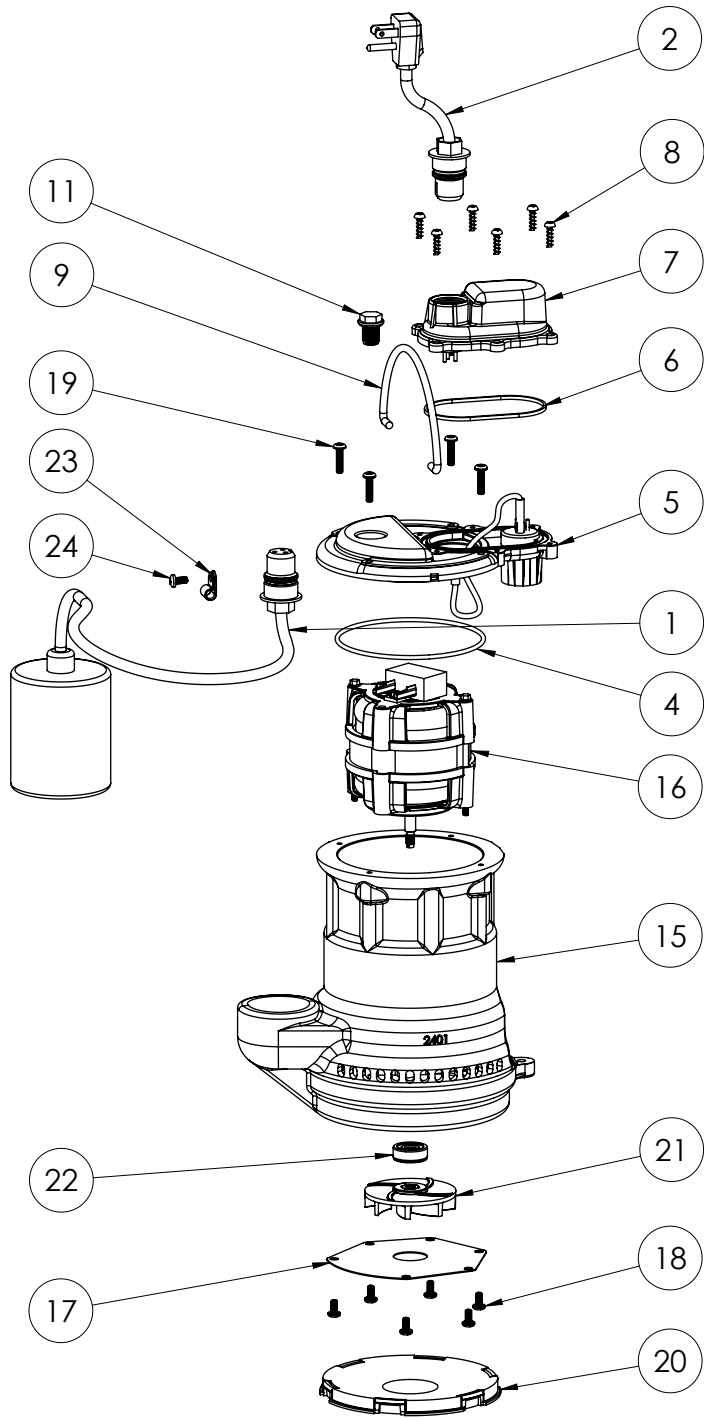

241 (B59)

241 (B59)

#	PART #	DESCRIPTION	QTY	Note
1	K001080	2405000 MECHANICAL SWITCH W/ QUICKPLUG	1	
2	K001010	POWER CORD, 115V, 10 FOOT CORD	1	
4	2357000	O-RING	1	[1]
5	240600G	MOTOR COVER, GREY	1	
6	K001046	SEALRING, CHAMBER COVER	1	
7	240700G	CHAMBER COVER, GREY	1	
8	8104200	#10 HILO X 5/8" STAINLESS STEEL SCREW	6	
9	K001082	HANDLE	1	
11	8089000	OIL PLUG, O-RING ASSEMBLY	1	
15	24230AJ	240 CAST IRON HOUSING	1	
16	2415200	PSC MOTOR	1	[1]
17	24030A0	FLAT VOLUTE PLATE	1	
18	8092000	#10 - 24 x 3/8" SCREW	6	
19	8072000	#10 - 24 x 3/4" SCREW	4	
20	25020A0	SOLID BOTTOM PLUG	1	
21	2416000	IMPELLER	1	
22	K001254	3043000 5/16" SHAFT SEAL	1	[1]
23	8014000	CABLE CLAMP	1	
24	8082000	#10-24 x 3/8 EPOXY LOCK SCREW	1	

PART NOTES:

[1] - Part requires factory authorized service. Contact Liberty Pumps at 1-800-543-2550