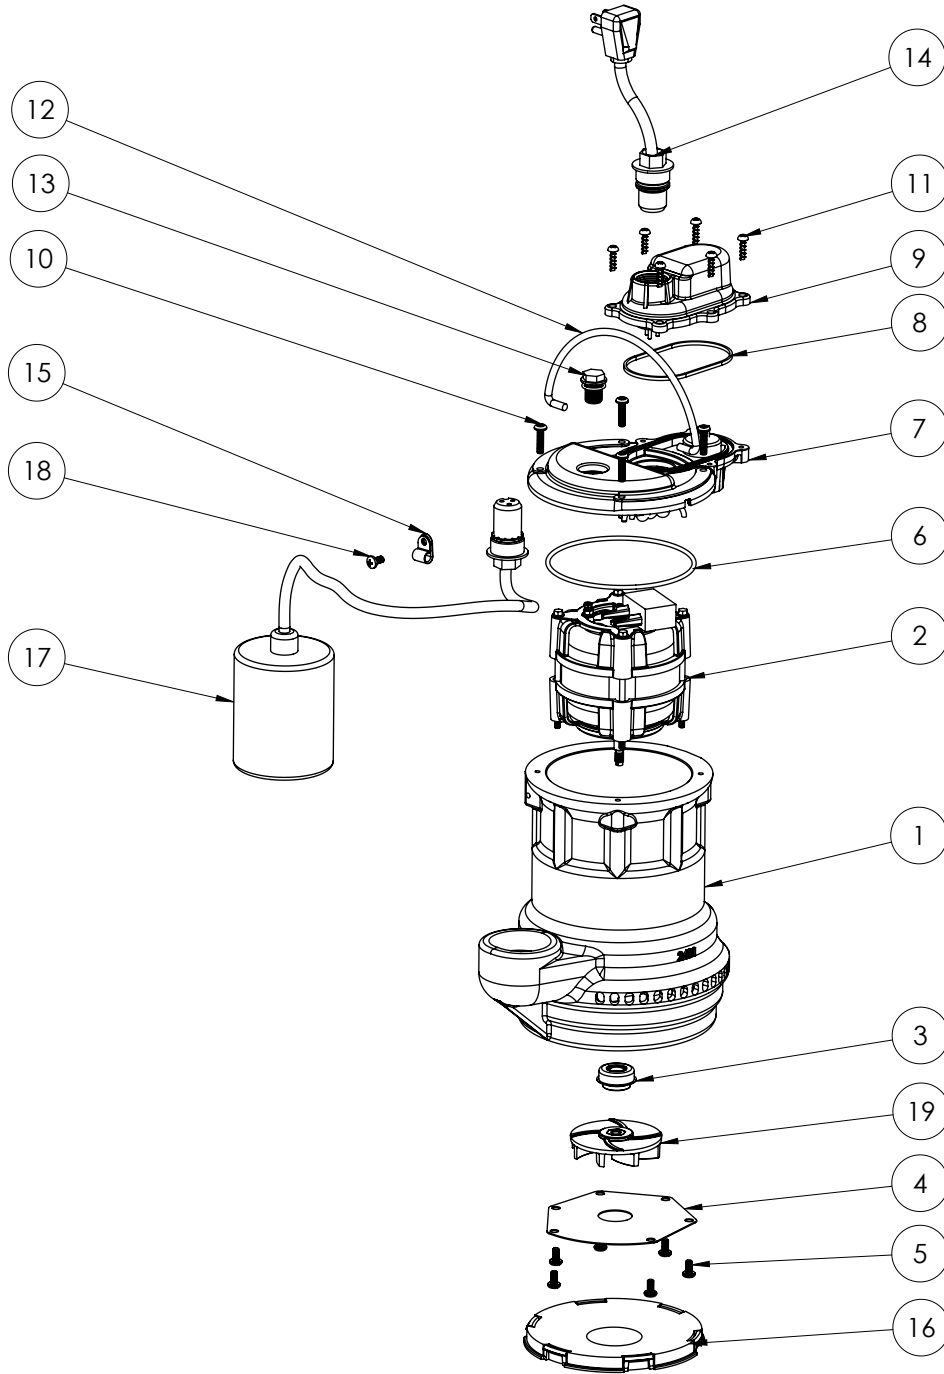

241 (B36)

## 241 (B36)

#	PART #	DESCRIPTION	QTY	Note
1	24110AJ	CAST IRON HOUSING	1	
2	2415200	PSC MOTOR	1	[1]
3	2309000	5/16 SHAFT SEAL	1	
4	24030A0	FLAT VOLUTE PLATE	1	
5	8092000	#10 - 24 x 3/8" SCREW	6	
6	2357000	O-RING	1	[1]
7	240600G	MOTOR COVER, GREY	1	
8	K001046	SEALRING, CHAMBER COVER	1	
9	240700G	CHAMBER COVER, GREY	1	
10	8072000	#10 - 24 x 3/4" SCREW	4	
11	8104200	#10 HILO X 5/8" STAINLESS STEEL SCREW	6	
12	K001082	HANDLE	1	
13	8089000	OIL PLUG, O-RING ASSEMBLY	1	
14	K001010	POWER CORD, 115V, 10 FOOT CORD	1	
15	8014000	CABLE CLAMP	1	
16	25020A0	SOLID BOTTOM PLUG	1	
17	K001080	2405000 MECHANICAL SWITCH W/ QUICKPLUG	1	
18	8082000	#10-24 x 3/8 EPOXY LOCK SCREW	1	
19	2416000	IMPELLER	1	

**PART NOTES:**

[1] - Part requires factory authorized service. Contact Liberty Pumps at 1-800-543-2550