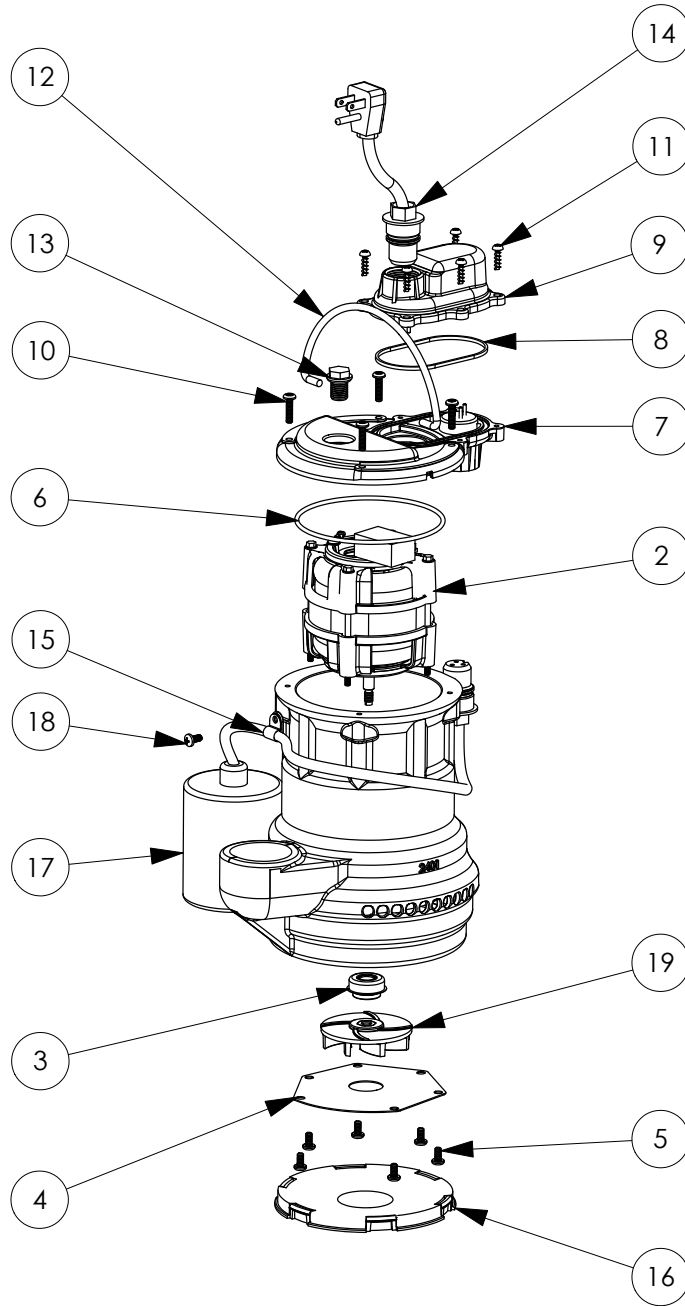

241 (B23)

241 (B23)

#	PART #	DESCRIPTION	QTY	Note
1	2411000	CAST IRON HOUSING	1	
2	2415200	PSC MOTOR	1	[1]
3	2309000	5/16 SHAFT SEAL	1	
4	24030A0	FLAT VOLUTE PLATE	1	
5	8092000	#10 - 24 x 3/8" SCREW	6	
6	2357000	O-RING	1	[1]
7	240600G	MOTOR COVER, GREY	1	
8	K001046	SEALRING, CHAMBER COVER	1	
9	240700G	CHAMBER COVER, GREY	1	
10	8072000	#10 - 24 x 3/4" SCREW	4	
11	8104200	#10 HILO X 5/8" STAINLESS STEEL SCREW	6	
12	K001082	HANDLE	1	
13	8089000	OIL PLUG, O-RING ASSEMBLY	1	
14	K001010	POWER CORD, 115V, 10 FOOT CORD	1	
15	8014000	CABLE CLAMP	1	
16	25020A0	SOLID BOTTOM PLUG	1	
17	K001080	2405000 MECHANICAL SWITCH W/ QUICKPLUG	1	
18	8082000	#10-24 x 3/8 EPOXY LOCK SCREW	1	
19	2416000	IMPELLER	1	

PART NOTES:

[1] - Part requires factory authorized service. Contact Liberty Pumps at 1-800-543-2550