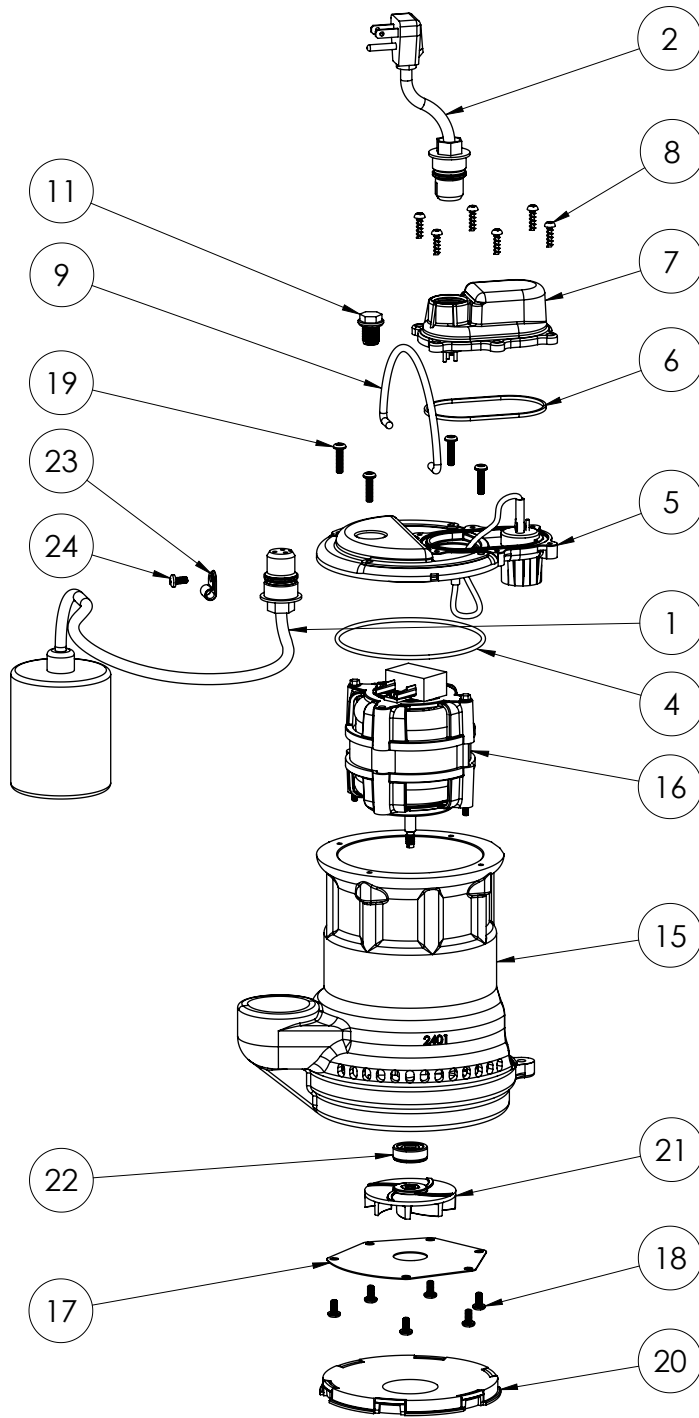

241-2 (B59)

241-2 (B59)

#	PART #	DESCRIPTION	QTY	Note
1	K001080	2405000 MECHANICAL SWITCH W/ QUICKPLUG	1	
2	K001008	POWER CORD, 115V, 25 FOOT CORD	1	
4	2357000	O-RING	1	[1]
5	240600G	MOTOR COVER, GREY	1	
6	K001046	SEALRING, CHAMBER COVER	1	
7	240700G	CHAMBER COVER, GREY	1	
8	8104200	#10 HILO X 5/8" STAINLESS STEEL SCREW	6	
9	K001082	HANDLE	1	
11	8089000	OIL PLUG, O-RING ASSEMBLY	1	
15	24230AJ	240 CAST IRON HOUSING	1	
16	2415200	PSC MOTOR	1	[1]
17	24030A0	FLAT VOLUTE PLATE	1	
18	8092000	#10 - 24 x 3/8" SCREW	6	
19	8072000	#10 - 24 x 3/4" SCREW	4	
20	25020A0	SOLID BOTTOM PLUG	1	
21	2416000	IMPELLER	1	
22	K001254	3043000 5/16" SHAFT SEAL	1	[1]
23	8014000	CABLE CLAMP	1	
24	8082000	#10-24 x 3/8 EPOXY LOCK SCREW	1	

PART NOTES:

[1] - Part requires factory authorized service. Contact Liberty Pumps at 1-800-543-2550