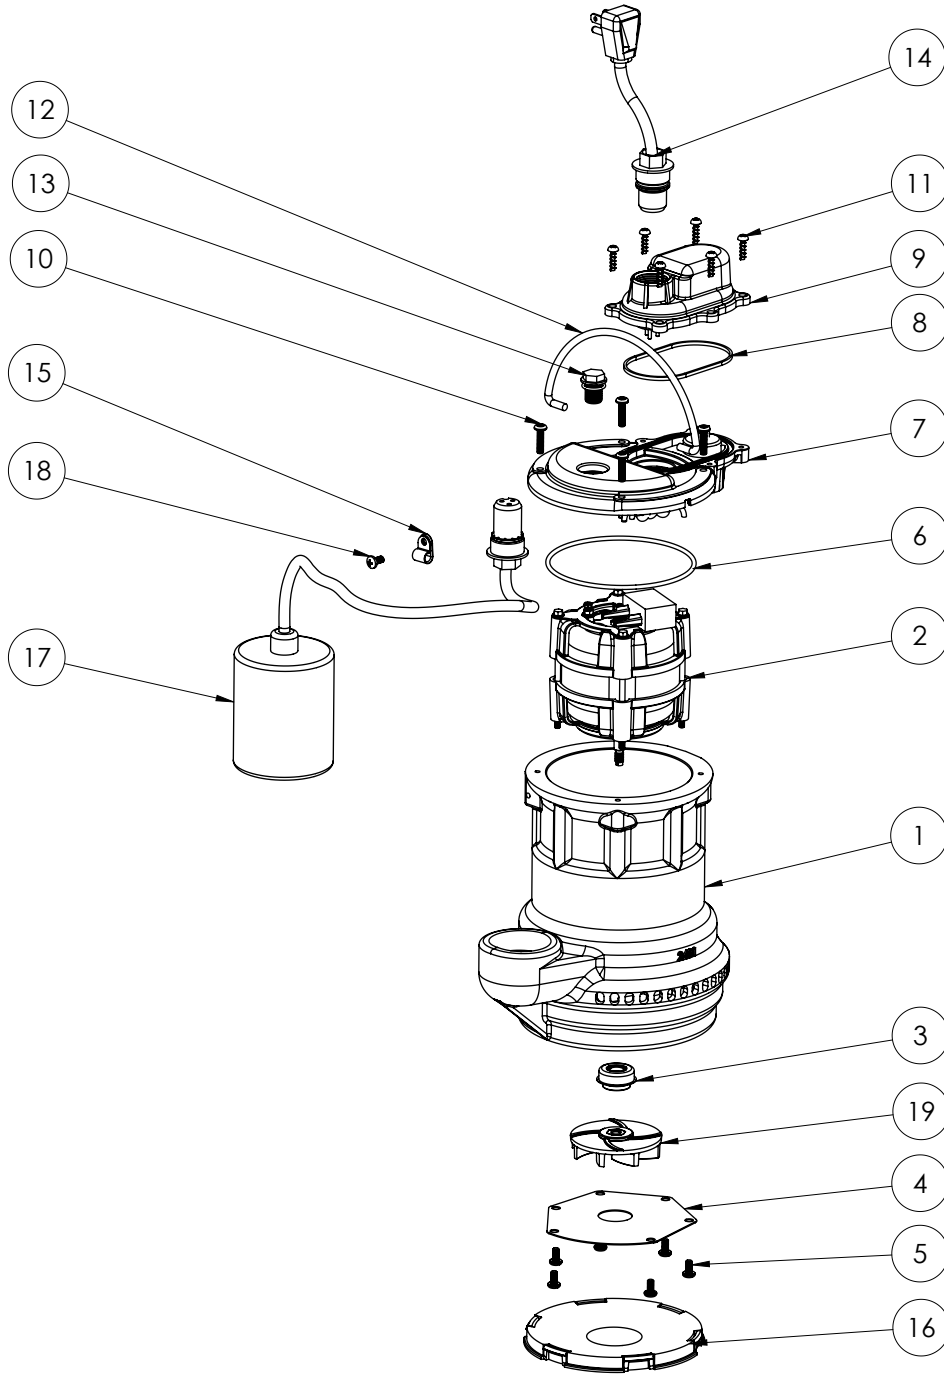

241-2 (B36)

**241-2****241-2 (B36)**

#	PART #	DESCRIPTION	QTY	Note
1	24110AJ	CAST IRON HOUSING	1	
2	2415200	PSC MOTOR	1	[1]
3	2309000	5/16 SHAFT SEAL	1	
4	24030A0	FLAT VOLUTE PLATE	1	
5	8092000	#10 - 24 x 3/8" SCREW	6	
6	2357000	O-RING	1	[1]
7	240600G	MOTOR COVER, GREY	1	
8	K001046	SEALRING, CHAMBER COVER	1	
9	240700G	CHAMBER COVER, GREY	1	
10	8072000	#10 - 24 x 3/4" SCREW	4	
11	8104200	#10 HILO X 5/8" STAINLESS STEEL SCREW	6	
12	K001082	HANDLE	1	
13	8089000	OIL PLUG, O-RING ASSEMBLY	1	
14	K001008	POWER CORD, 115V, 25 FOOT CORD	1	
15	8014000	CABLE CLAMP	1	
16	25020A0	SOLID BOTTOM PLUG	1	
17	K001080	2405000 MECHANICAL SWITCH W/ QUICKPLUG	1	
18	8082000	#10-24 x 3/8 EPOXY LOCK SCREW	1	
19	2416000	IMPELLER	1	

**PART NOTES:**

[1] - Part requires factory authorized service. Contact Liberty Pumps at 1-800-543-2550