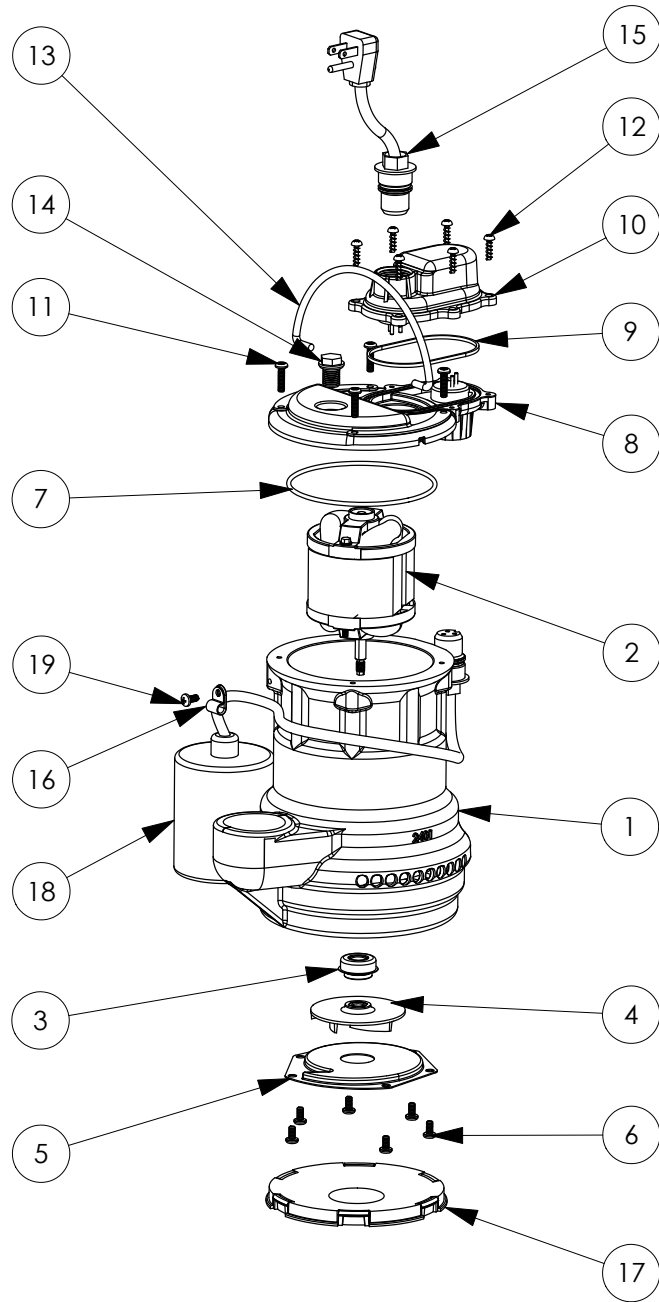

241-2 (B10)

## 241-2 (B10)

#	PART #	DESCRIPTION	QTY	Note
1	24010AG	CAST IRON HOUSING WITH HOLE	1	
2	2404200	MOTOR	1	
3	2309000	5/16 SHAFT SEAL	1	
4	2408000	IMPELLER	1	
5	2403000	INLET STAMPING, STAINLESS STEEL	1	
6	8092000	#10 - 24 x 3/8" SCREW	6	
7	2357000	O-RING	1	[1]
8	240600G	MOTOR COVER, GREY	1	
9	K001046	SEALRING, CHAMBER COVER	1	
10	240700G	CHAMBER COVER, GREY	1	
11	8072000	#10 - 24 x 3/4" SCREW	4	
12	8104200	#10 HILO X 5/8" STAINLESS STEEL SCREW	6	
13	K001082	HANDLE	1	
14	8089000	OIL PLUG, O-RING ASSEMBLY	1	
15	K001008	POWER CORD, 115V, 25 FOOT CORD	1	
16	8014000	CABLE CLAMP	1	
17	25020A0	SOLID BOTTOM PLUG	1	
18	K001080	2405000 MECHANICAL SWITCH W/ QUICKPLUG	1	
19	8082000	#10-24 x 3/8 EPOXY LOCK SCREW	1	

**PART NOTES:**

[1] - Part requires factory authorized service. Contact Liberty Pumps at 1-800-543-2550