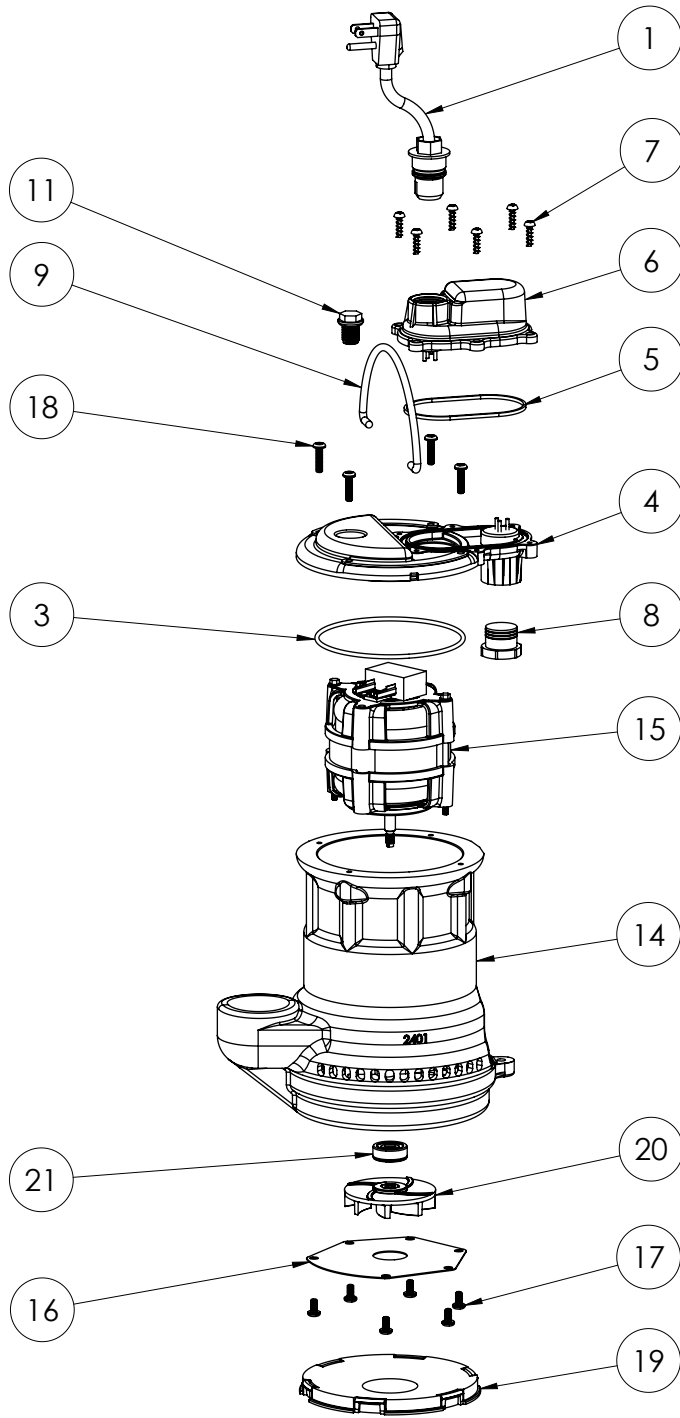

240 (B59)

## 240 (B59)

#	PART #	DESCRIPTION	QTY	Note
1	K001010	POWER CORD, 115V, 10 FOOT CORD	1	
3	2357000	O-RING	1	[1]
4	240600G	MOTOR COVER, GREY	1	
5	K001046	SEALRING, CHAMBER COVER	1	
6	240700G	CHAMBER COVER, GREY	1	
7	8104200	#10 HILO X 5/8" STAINLESS STEEL SCREW	6	
8	8105000	PROTECTIVE CAP	1	
9	K001082	HANDLE	1	
11	8089000	OIL PLUG, O-RING ASSEMBLY	1	
14	24230AJ	240 CAST IRON HOUSING	1	
15	2415200	PSC MOTOR	1	[1]
16	24030A0	FLAT VOLUTE PLATE	1	
17	8092000	#10 - 24 x 3/8" SCREW	6	
18	8072000	#10 - 24 x 3/4" SCREW	4	
19	25020A0	SOLID BOTTOM PLUG	1	
20	2416000	IMPELLER	1	
21	K001254	3043000 5/16" SHAFT SEAL	1	[1]

**PART NOTES:**

[1] - Part requires factory authorized service. Contact Liberty Pumps at 1-800-543-2550