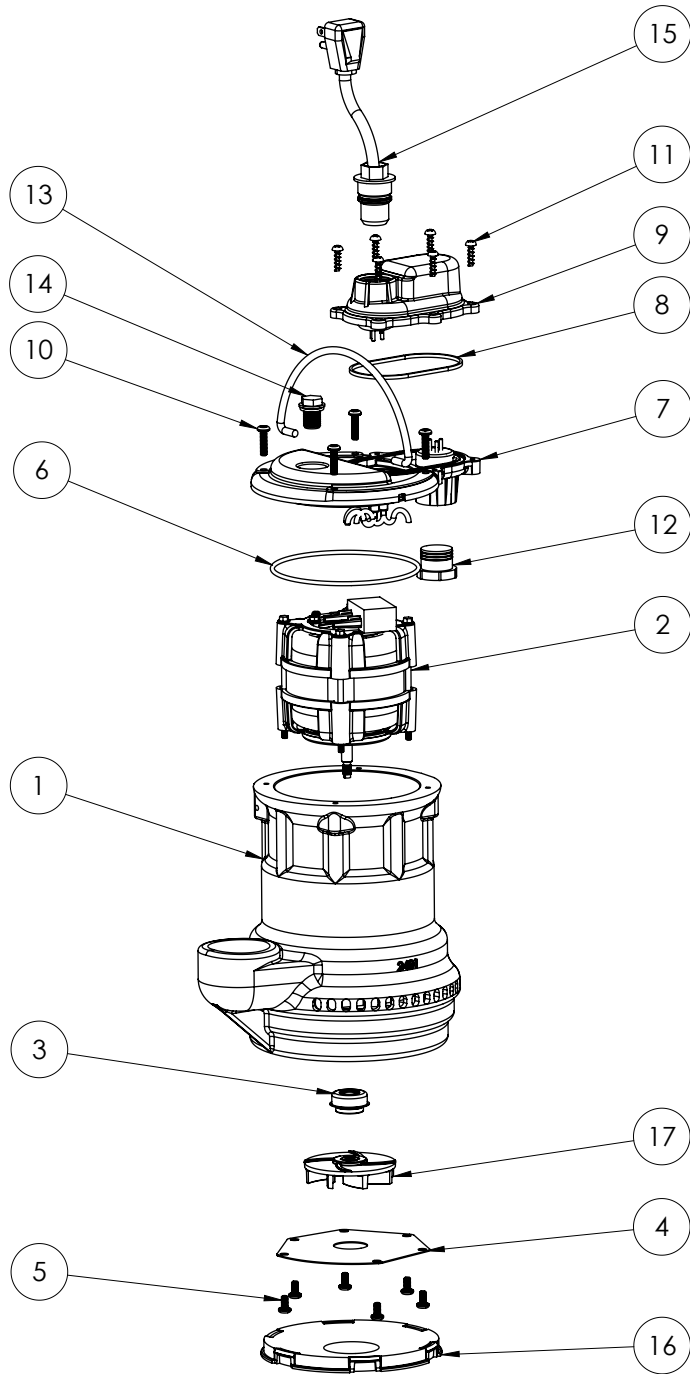

240 (B36)

## 240 (B36)

#	PART #	DESCRIPTION	QTY	Note
1	24110AJ	CAST IRON HOUSING	1	
2	2415200	PSC MOTOR	1	[1]
3	2309000	5/16 SHAFT SEAL	1	
4	24030A0	FLAT VOLUTE PLATE	1	
5	8092000	#10 - 24 x 3/8" SCREW	6	
6	2357000	O-RING	1	[1]
7	240600G	MOTOR COVER, GREY	1	
8	K001046	SEALRING, CHAMBER COVER	1	
9	240700G	CHAMBER COVER, GREY	1	
10	8072000	#10 - 24 x 3/4" SCREW	4	
11	8104200	#10 HILO X 5/8" STAINLESS STEEL SCREW	6	
12	8105000	PROTECTIVE CAP	1	
13	K001082	HANDLE	1	
14	8089000	OIL PLUG, O-RING ASSEMBLY	1	
15	K001010	POWER CORD, 115V, 10 FOOT CORD	1	
16	25020A0	SOLID BOTTOM PLUG	1	
17	2416000	IMPELLER	1	

**PART NOTES:**

[1] - Part requires factory authorized service. Contact Liberty Pumps at 1-800-543-2550