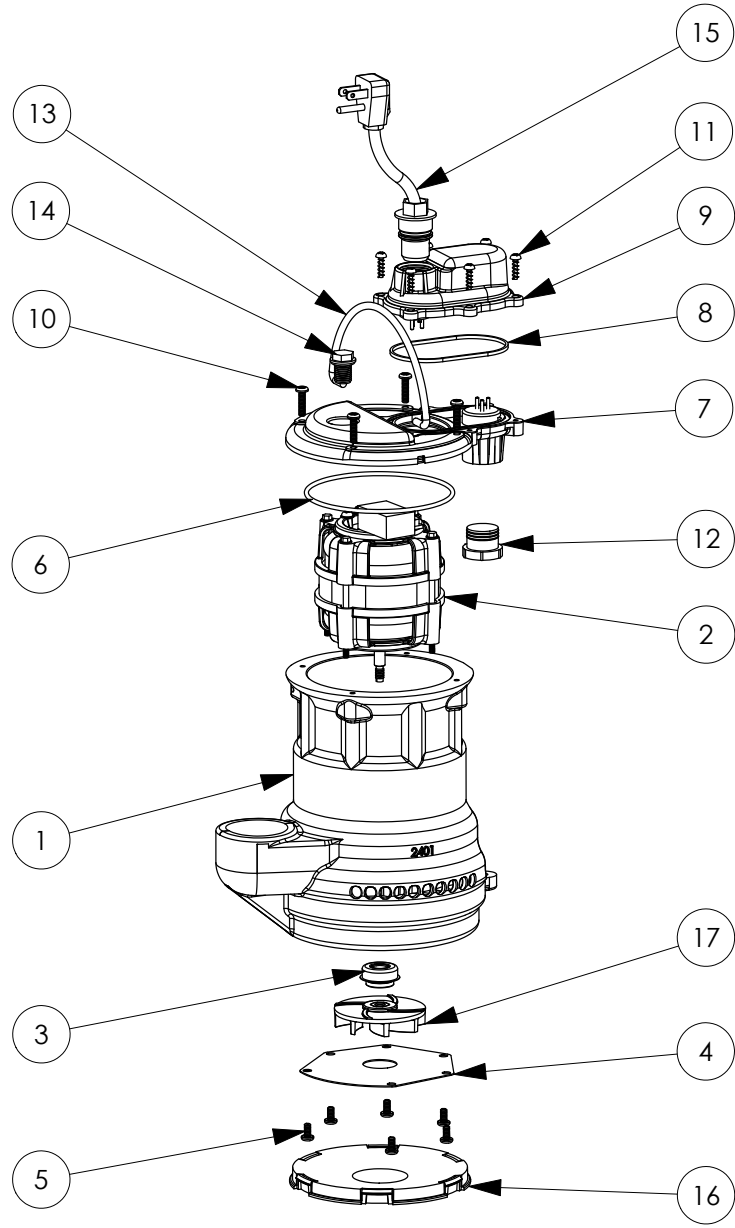

240 (B23)

240 (B23)

#	PART #	DESCRIPTION	QTY	Note
1	2411000	CAST IRON HOUSING	1	
2	2415200	PSC MOTOR	1	[1]
3	2309000	5/16 SHAFT SEAL	1	
4	24030A0	FLAT VOLUTE PLATE	1	
5	8092000	#10 - 24 x 3/8" SCREW	6	
6	2357000	O-RING	1	[1]
7	240600G	MOTOR COVER, GREY	1	
8	K001046	SEALRING, CHAMBER COVER	1	
9	240700G	CHAMBER COVER, GREY	1	
10	8072000	#10 - 24 x 3/4" SCREW	4	
11	8104200	#10 HILO X 5/8" STAINLESS STEEL SCREW	6	
12	8105000	PROTECTIVE CAP	1	
13	K001082	HANDLE	1	
14	8089000	OIL PLUG, O-RING ASSEMBLY	1	
15	K001010	POWER CORD, 115V, 10 FOOT CORD	1	
16	25020A0	SOLID BOTTOM PLUG	1	
17	2416000	IMPELLER	1	

PART NOTES:

[1] - Part requires factory authorized service. Contact Liberty Pumps at 1-800-543-2550