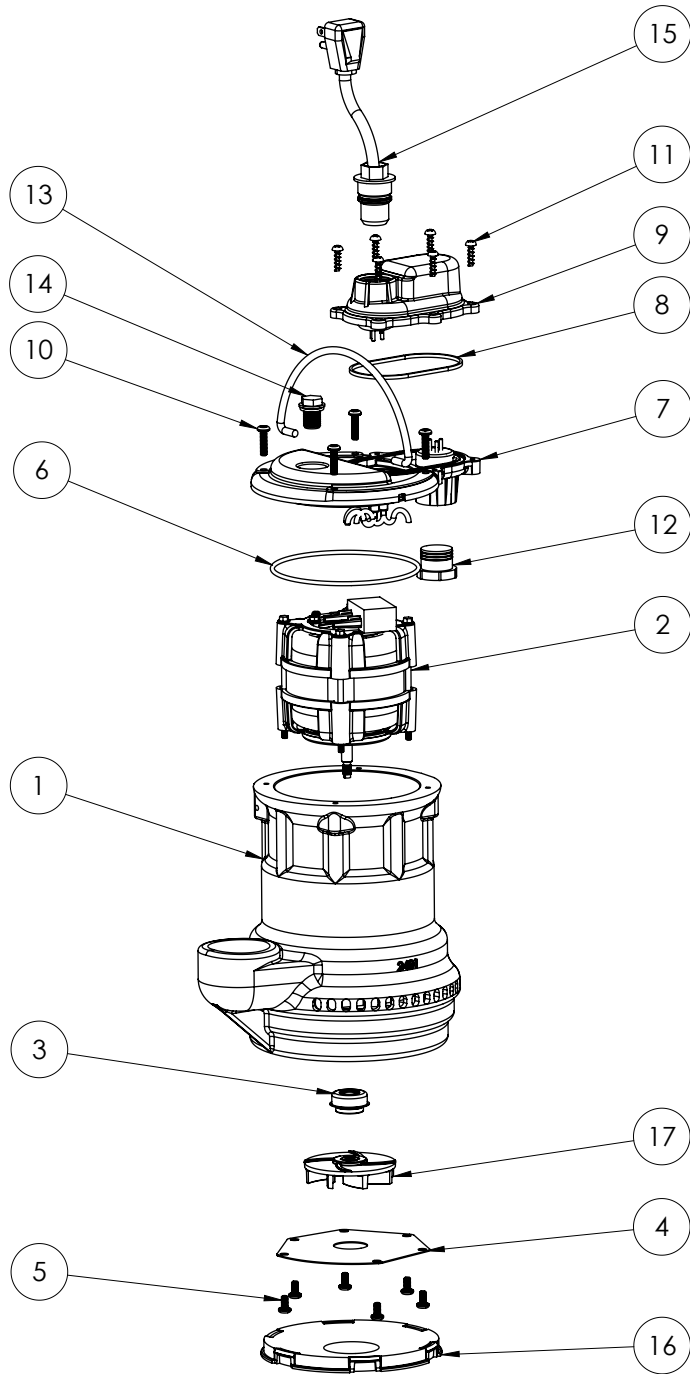

240-2 (B36)

240-2**240-2 (B36)**

#	PART #	DESCRIPTION	QTY	Note
1	24110AJ	CAST IRON HOUSING	1	
2	2415200	PSC MOTOR	1	[1]
3	2309000	5/16 SHAFT SEAL	1	
4	24030A0	FLAT VOLUTE PLATE	1	
5	8092000	#10 - 24 x 3/8" SCREW	6	
6	2357000	O-RING	1	[1]
7	240600G	MOTOR COVER, GREY	1	
8	K001046	SEALRING, CHAMBER COVER	1	
9	240700G	CHAMBER COVER, GREY	1	
10	8072000	#10 - 24 x 3/4" SCREW	4	
11	8104200	#10 HILO X 5/8" STAINLESS STEEL SCREW	6	
12	8105000	PROTECTIVE CAP	1	
13	K001082	HANDLE	1	
14	8089000	OIL PLUG, O-RING ASSEMBLY	1	
15	K001008	POWER CORD, 115V, 25 FOOT CORD	1	
16	25020A0	SOLID BOTTOM PLUG	1	
17	2416000	IMPELLER	1	

PART NOTES:

[1] - Part requires factory authorized service. Contact Liberty Pumps at 1-800-543-2550