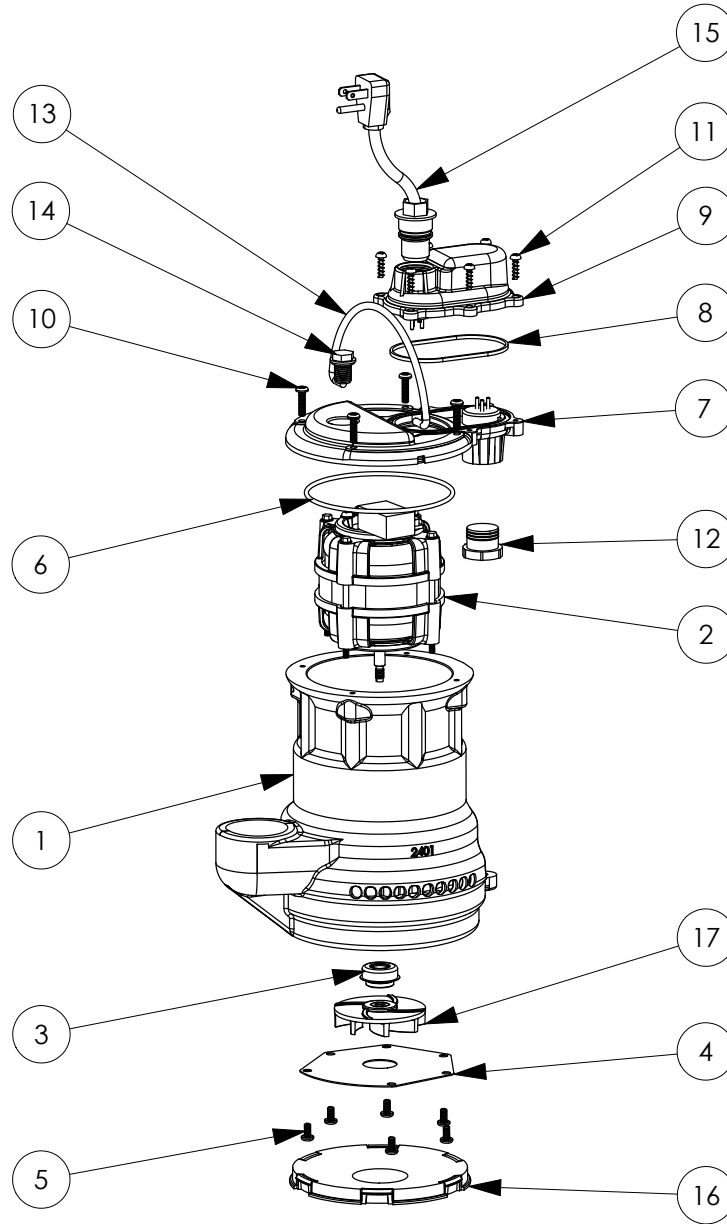

240-2 (B23)

240-2 (B23)

#	PART #	DESCRIPTION	QTY	Note
1	2411000	CAST IRON HOUSING	1	
2	2415200	PSC MOTOR	1	[1]
3	2309000	5/16 SHAFT SEAL	1	
4	24030A0	FLAT VOLUTE PLATE	1	
5	8092000	#10 - 24 x 3/8" SCREW	6	
6	2357000	O-RING	1	[1]
7	240600G	MOTOR COVER, GREY	1	
8	K001046	SEALRING, CHAMBER COVER	1	
9	240700G	CHAMBER COVER, GREY	1	
10	8072000	#10 - 24 x 3/4" SCREW	4	
11	8104200	#10 HILO X 5/8" STAINLESS STEEL SCREW	6	
12	8105000	PROTECTIVE CAP	1	
13	K001082	HANDLE	1	
14	8089000	OIL PLUG, O-RING ASSEMBLY	1	
15	K001008	POWER CORD, 115V, 25 FOOT CORD	1	
16	25020A0	SOLID BOTTOM PLUG	1	
17	2416000	IMPELLER	1	

PART NOTES:

[1] - Part requires factory authorized service. Contact Liberty Pumps at 1-800-543-2550