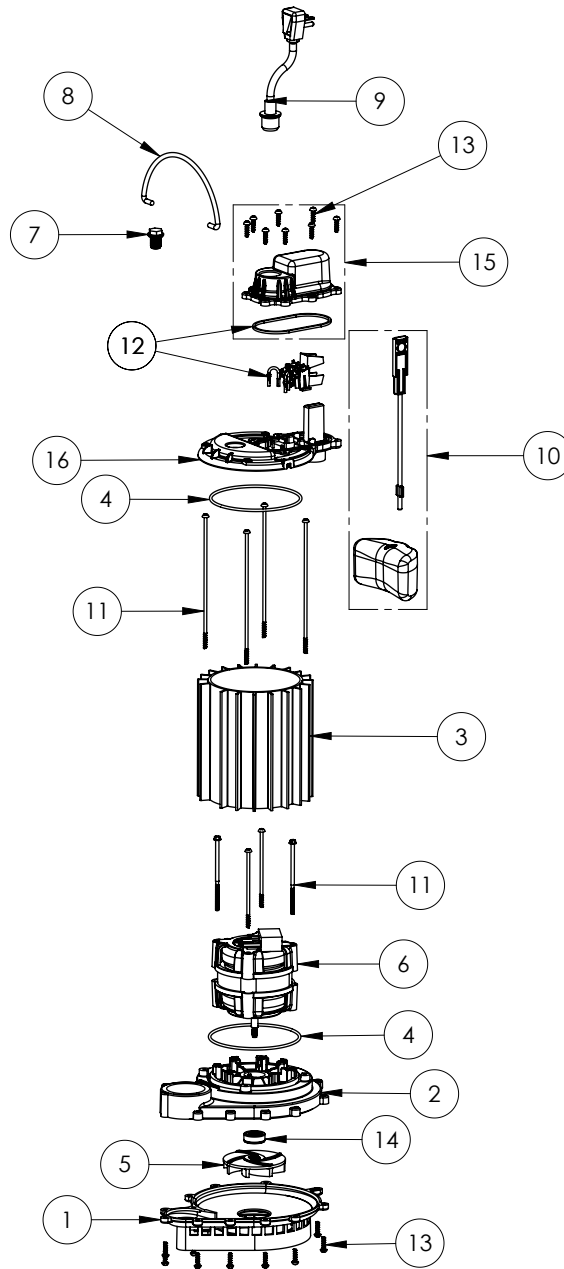

237HV (B60)

**237HV****237HV (B60)**

#	PART #	DESCRIPTION	QTY	Note
1	233600B	BASE WITH VOLUTE ASSEMBLY	1	
2	23310AB	MOTOR SUPPORT PLATE	1	[1]
3	230700S	MOTOR HOUSING	1	
4	2357000	O-RING	2	[1]
5	K001331	IMPELLER	1	
6	2421200	MOTOR	1	[1]
7	8089000	OIL PLUG, O-RING ASSEMBLY	1	
8	K001082	HANDLE	1	
9	K001058	POWER CORD, 10FT. 230V	1	
10	K001048	VMF FLOAT AND ROD KIT	1	
11	8042200	#10 x 6-1/2 STAINLESS STEEL SCREW	4	[1]
12	K001330	VMF SWITCH AND SEALRING KIT	1	
13	8104200	#10 HILO X 5/8" STAINLESS STEEL SCREW	20	
14	K001254	3043000 5/16" SHAFT SEAL	1	[1]
15	K001329	VMF SWITCH COVER KIT	1	
16	207900B	VMF MOTOR COVER	1	[1]

**PART NOTES:**

[1] - Part requires factory authorized service. Contact Liberty Pumps at 1-800-543-2550