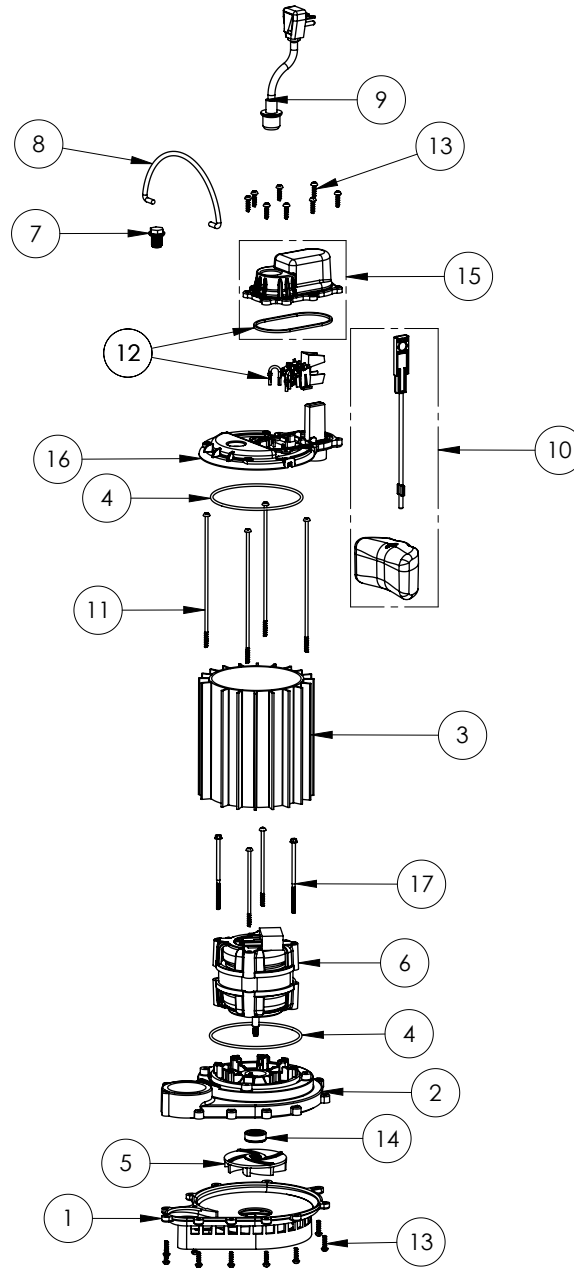

237HV-2 (B60)

**237HV-2****237HV-2 (B60)**

#	PART #	DESCRIPTION	QTY	Note
1	233600B	BASE WITH VOLUTE ASSEMBLY	1	
2	23310AB	MOTOR SUPPORT PLATE	1	[1]
3	230700S	MOTOR HOUSING	1	
4	2357000	O-RING	2	[1]
5	K001331	IMPELLER	1	
6	2421200	MOTOR	1	[1]
7	8089000	OIL PLUG, O-RING ASSEMBLY	1	
8	K001082	HANDLE	1	
9	K001059	POWER CORD, 230V, 25 FOOT CORD	1	
10	K001048	VMF FLOAT AND ROD KIT	1	
11	8042200	#10 x 6-1/2 STAINLESS STEEL SCREW	4	[1]
12	K001330	VMF SWITCH AND SEALRING KIT	1	
13	8104200	#10 HILO X 5/8" STAINLESS STEEL SCREW	20	
14	K001254	3043000 5/16" SHAFT SEAL	1	[1]
15	K001329	VMF SWITCH COVER KIT	1	
16	207900B	VMF MOTOR COVER	1	[1]
17	8149000	#10 x 3-3/4 POLYFAST SCREW	2	[1]

**PART NOTES:**

[1] - Part requires factory authorized service. Contact Liberty Pumps at 1-800-543-2550