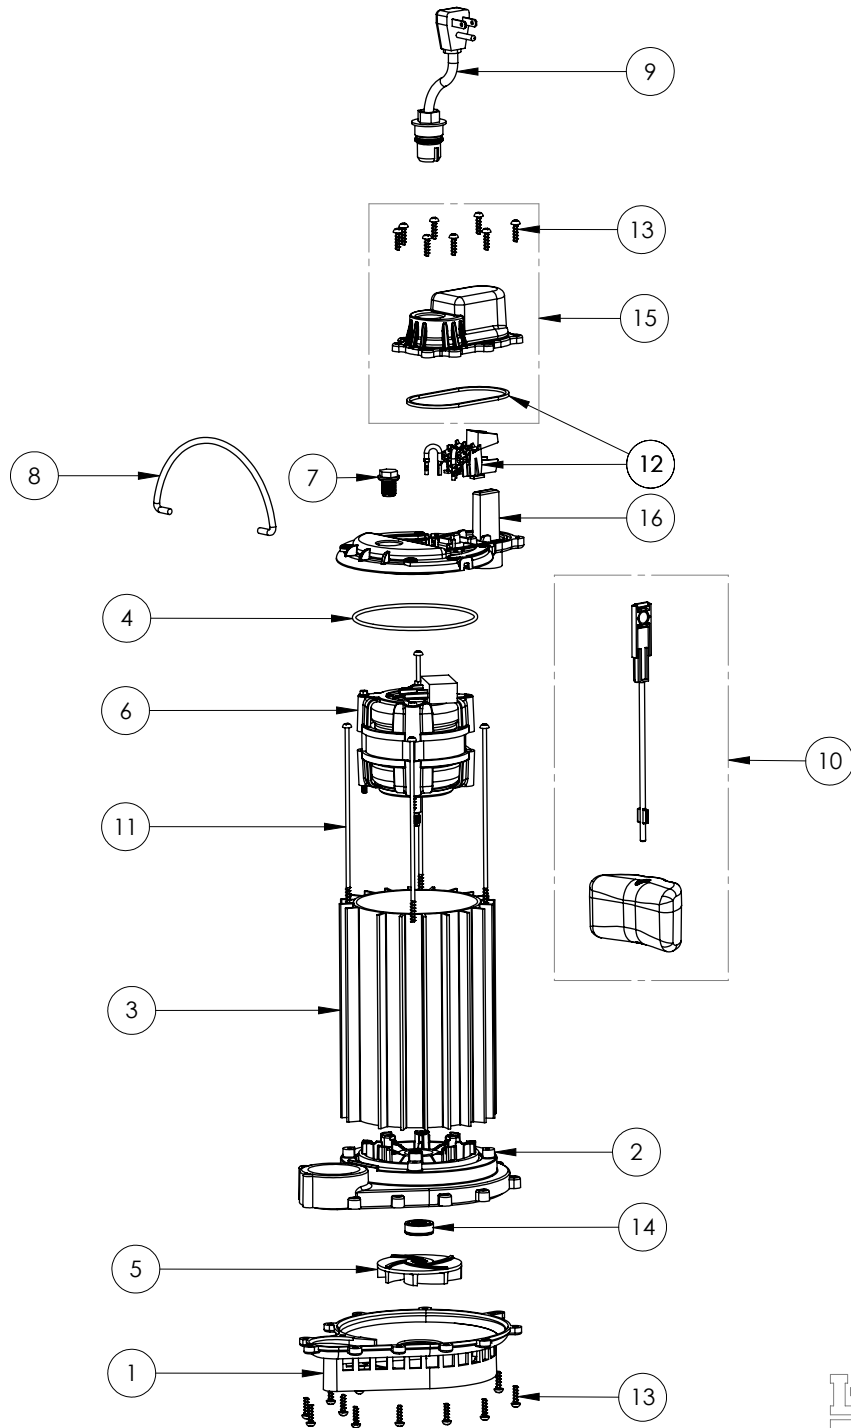

237 (B60)

237 (B60)

#	PART #	DESCRIPTION	QTY	Note
1	233600B	BASE WITH VOLUTE ASSEMBLY	1	
2	23310AB	MOTOR SUPPORT PLATE	1	[1]
3	230700S	MOTOR HOUSING	1	
5	K001331	IMPELLER	1	
6	2415200	PSC MOTOR	1	[1]
7	8089000	OIL PLUG, O-RING ASSEMBLY	1	
8	K001082	HANDLE	1	
9	K001010	POWER CORD, 115V, 10 FOOT CORD	1	
10	K001048	VMF FLOAT AND ROD KIT	1	
11	8042200	#10 x 6-1/2 STAINLESS STEEL SCREW	4	[1]
12	K001330	VMF SWITCH AND SEALRING KIT	1	
13	8104200	#10 HILO X 5/8" STAINLESS STEEL SCREW	20	
14	K001254	3043000 5/16" SHAFT SEAL	1	[1]
15	K001329	VMF SWITCH COVER KIT	1	
16	207900B	VMF MOTOR COVER	1	[1]

PART NOTES:

[1] - Part requires factory authorized service. Contact Liberty Pumps at 1-800-543-2550