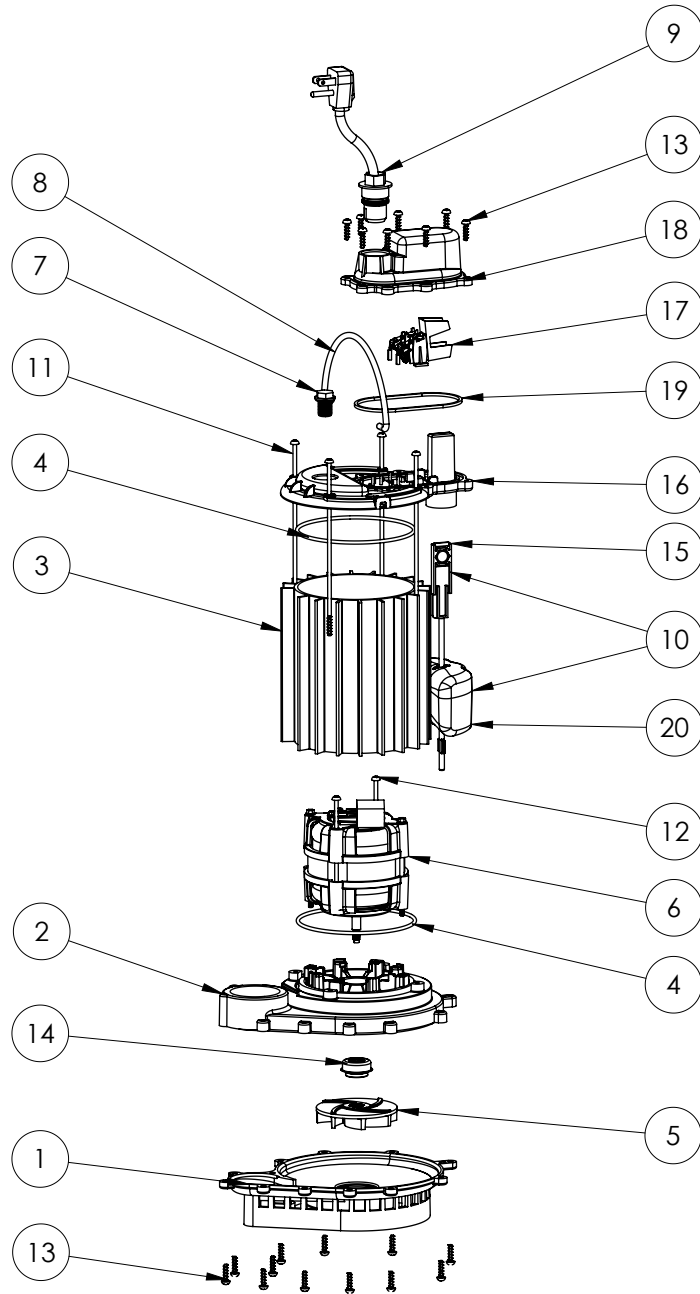

237 (B38)

237 (B38)

#	PART #	DESCRIPTION	QTY	Note
1	233600B	BASE WITH VOLUTE ASSEMBLY	1	
2	23310AB	MOTOR SUPPORT PLATE	1	[1]
3	230700S	MOTOR HOUSING	1	
4	2357000	O-RING	2	[1]
5	K001331	IMPELLER	1	
6	2415200	PSC MOTOR	1	[1]
7	8089000	OIL PLUG, O-RING ASSEMBLY	1	
8	K001082	HANDLE	1	
9	K001010	POWER CORD, 115V, 10 FOOT CORD	1	
10	K001048	VMF FLOAT AND ROD KIT	1	
11	8042200	#10 x 6-1/2 STAINLESS STEEL SCREW	4	[1]
12	8149000	#10 x 3-3/4 POLYFAST SCREW	2	[1]
13	8104200	#10 HILO X 5/8" STAINLESS STEEL SCREW	20	
14	K001254	3043000 5/16" SHAFT SEAL	1	[1]
15	2075000	VMF FLOAT ROD	1	[1]
16	206500B	VMF MOTOR COVER, BLACK	1	
17	K001012	VMF SWITCH	1	
18	K001069	VMF SWITCH COVER, BLACK	1	
19	2072000	SEALRING, SWITCH COVER	1	
20	2362000	VMF FLOAT	1	[1]

PART NOTES:

[1] - Part requires factory authorized service. Contact Liberty Pumps at 1-800-543-2550