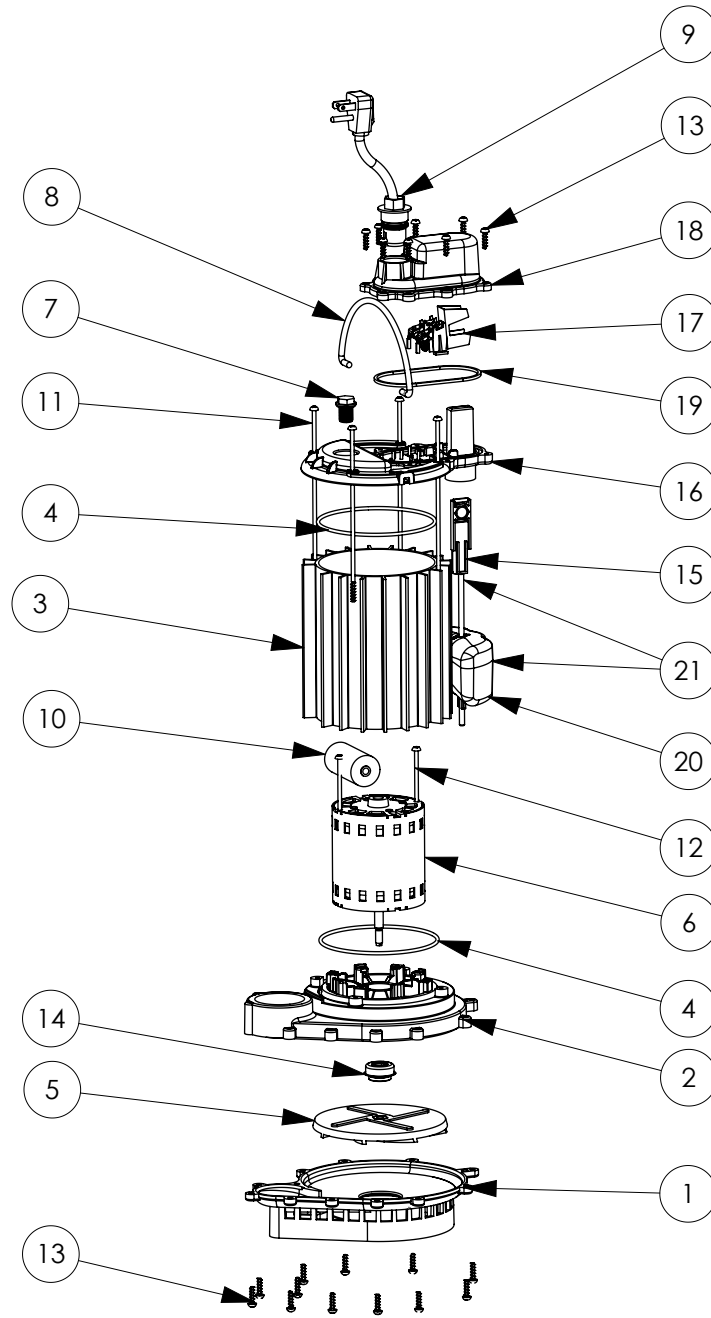

237 (B37)

## 237 (B37)

#	PART #	DESCRIPTION	QTY	Note
1	233600B	BASE WITH VOLUTE ASSEMBLY	1	
2	23310AB	MOTOR SUPPORT PLATE	1	[1]
3	230700S	MOTOR HOUSING	1	
4	2357000	O-RING	2	[1]
5	K001093	IMPELLER	1	
6	2329000	PSC MOTOR	1	
7	8089000	OIL PLUG, O-RING ASSEMBLY	1	
8	K001082	HANDLE	1	
9	K001010	POWER CORD, 115V, 10 FOOT CORD	1	
10	23430E0	CAPACITOR	1	
11	8042200	#10 x 6-1/2 STAINLESS STEEL SCREW	4	[1]
12	8069200	#10 x 4-3/16 POLYFAST SCREW	2	
13	8104200	#10 HILO X 5/8" STAINLESS STEEL SCREW	20	
14	2309000	5/16 SHAFT SEAL	1	
15	2075000	VMF FLOAT ROD	1	[1]
16	206500B	VMF MOTOR COVER, BLACK	1	
17	K001012	VMF SWITCH	1	
18	K001069	VMF SWITCH COVER, BLACK	1	
19	2072000	SEALRING, SWITCH COVER	1	
20	2362000	VMF FLOAT	1	[1]
21	K001048	VMF FLOAT AND ROD KIT	1	

**PART NOTES:**

[1] - Part requires factory authorized service. Contact Liberty Pumps at 1-800-543-2550