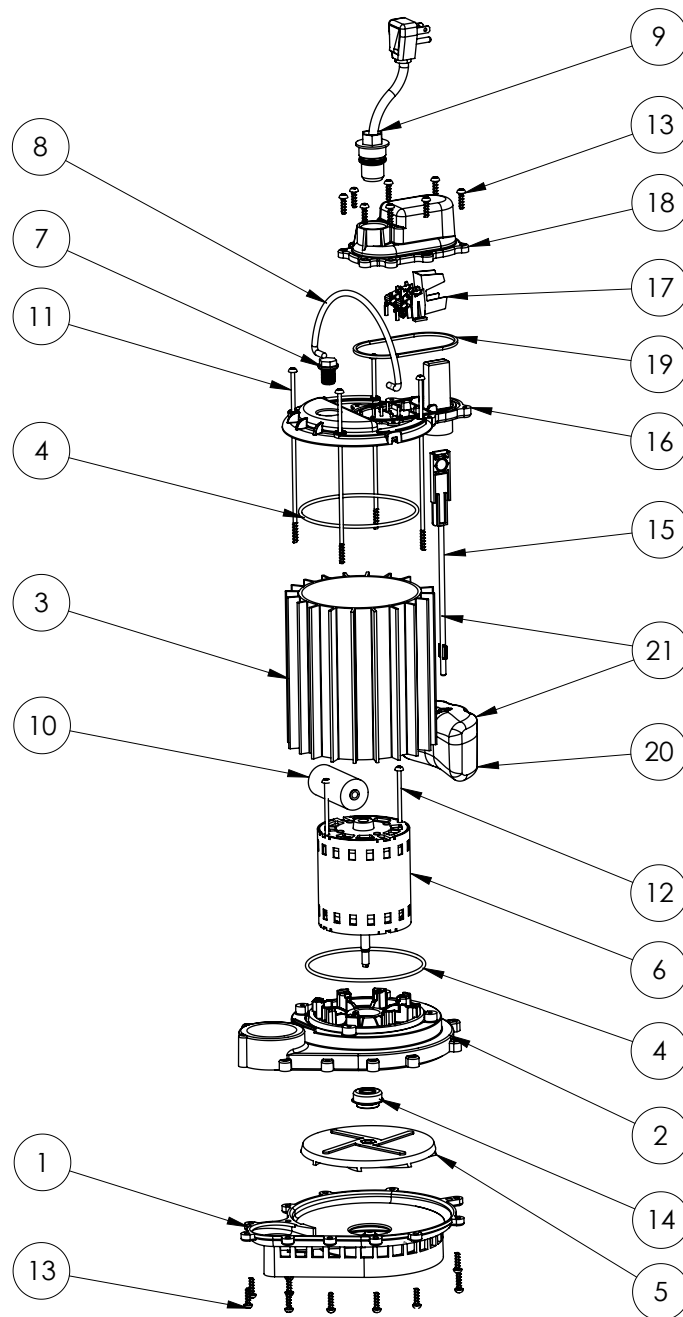

237 (B31)

237 (B31)

#	PART #	DESCRIPTION	QTY	Note
1	233600G	BASE WITH VOLUTE ASSEMBLY, GREY	1	
2	23310AG	MOTOR SUPPORT PLATE	1	
3	230700B	MOTOR HOUSING EXTRUDED ALUMINUM	1	
4	2357000	O-RING	2	[1]
5	K001093	IMPELLER	1	
6	2329000	PSC MOTOR	1	
7	8089000	OIL PLUG, O-RING ASSEMBLY	1	
8	K001082	HANDLE	1	
9	K001010	POWER CORD, 115V, 10 FOOT CORD	1	
10	23430E0	CAPACITOR		
11	8042200	#10 x 6-1/2 STAINLESS STEEL SCREW	4	[1]
12	8069200	#10 x 4-3/16 POLYFAST SCREW	2	
13	8104200	#10 HILO X 5/8" STAINLESS STEEL SCREW	20	
14	2309000	5/16 SHAFT SEAL	1	
15	2075000	VMF FLOAT ROD	1	[1]
16	206500G	VMF MOTOR COVER GREY	1	
17	K001012	VMF SWITCH	1	
18	K001069	VMF SWITCH COVER, BLACK	1	
19	2072000	SEALRING, SWITCH COVER	1	
20	2362000	VMF FLOAT	1	[1]
21	K001048	VMF FLOAT AND ROD KIT	1	

PART NOTES:

[1] - Part requires factory authorized service. Contact Liberty Pumps at 1-800-543-2550