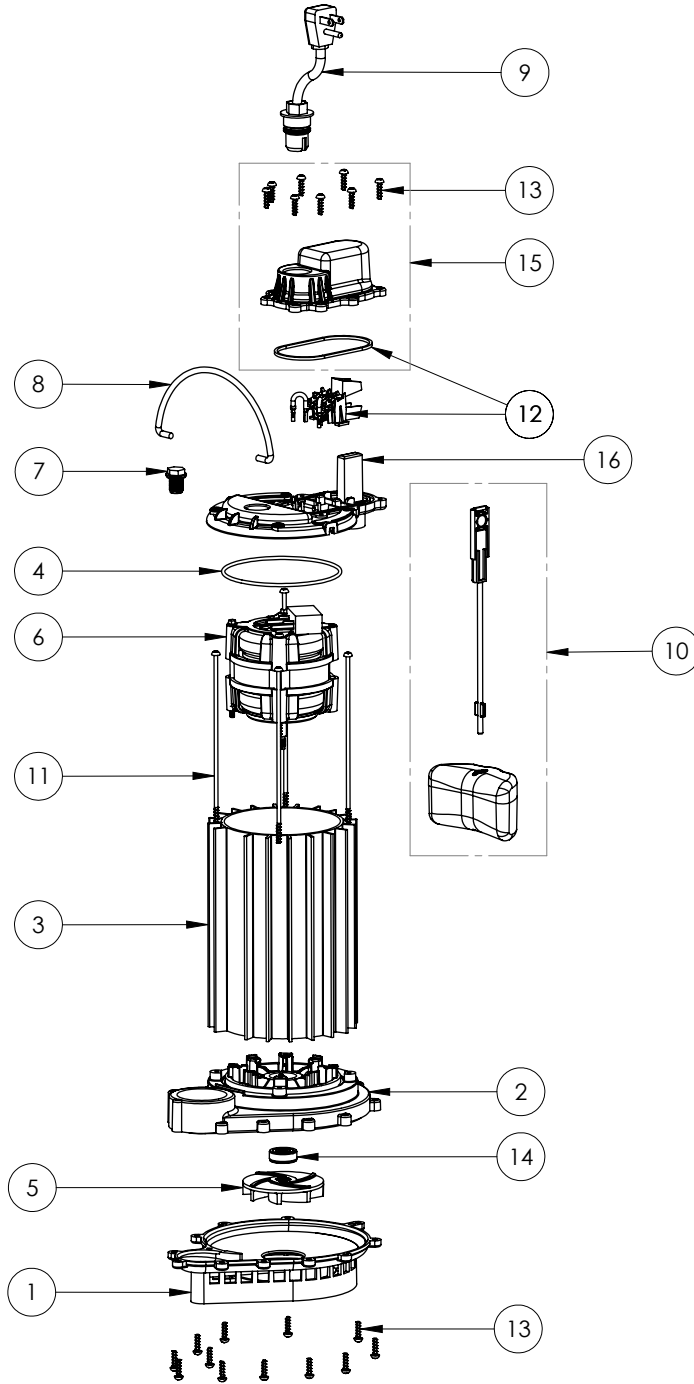

237-2 (B60)

## 237-2 (B60)

#	PART #	DESCRIPTION	QTY	Note
1	233600B	BASE WITH VOLUTE ASSEMBLY	1	
2	23310AB	MOTOR SUPPORT PLATE	1	[1]
3	230700S	MOTOR HOUSING	1	
4	2357000	O-RING	2	[1]
5	K001331	IMPELLER	1	
6	2415200	PSC MOTOR	1	[1]
7	8089000	OIL PLUG, O-RING ASSEMBLY	1	
8	K001082	HANDLE	1	
9	K001008	POWER CORD, 115V, 25 FOOT CORD	1	
10	K001048	VMF FLOAT AND ROD KIT	1	
11	8042200	#10 x 6-1/2 STAINLESS STEEL SCREW	4	[1]
12	K001330	VMF SWITCH AND SEALRING KIT	1	
13	8104200	#10 HILO X 5/8" STAINLESS STEEL SCREW	20	
14	K001254	3043000 5/16" SHAFT SEAL	1	[1]
15	K001329	VMF SWITCH COVER KIT	1	
16	207900B	VMF MOTOR COVER	1	[1]

**PART NOTES:**

[1] - Part requires factory authorized service. Contact Liberty Pumps at 1-800-543-2550