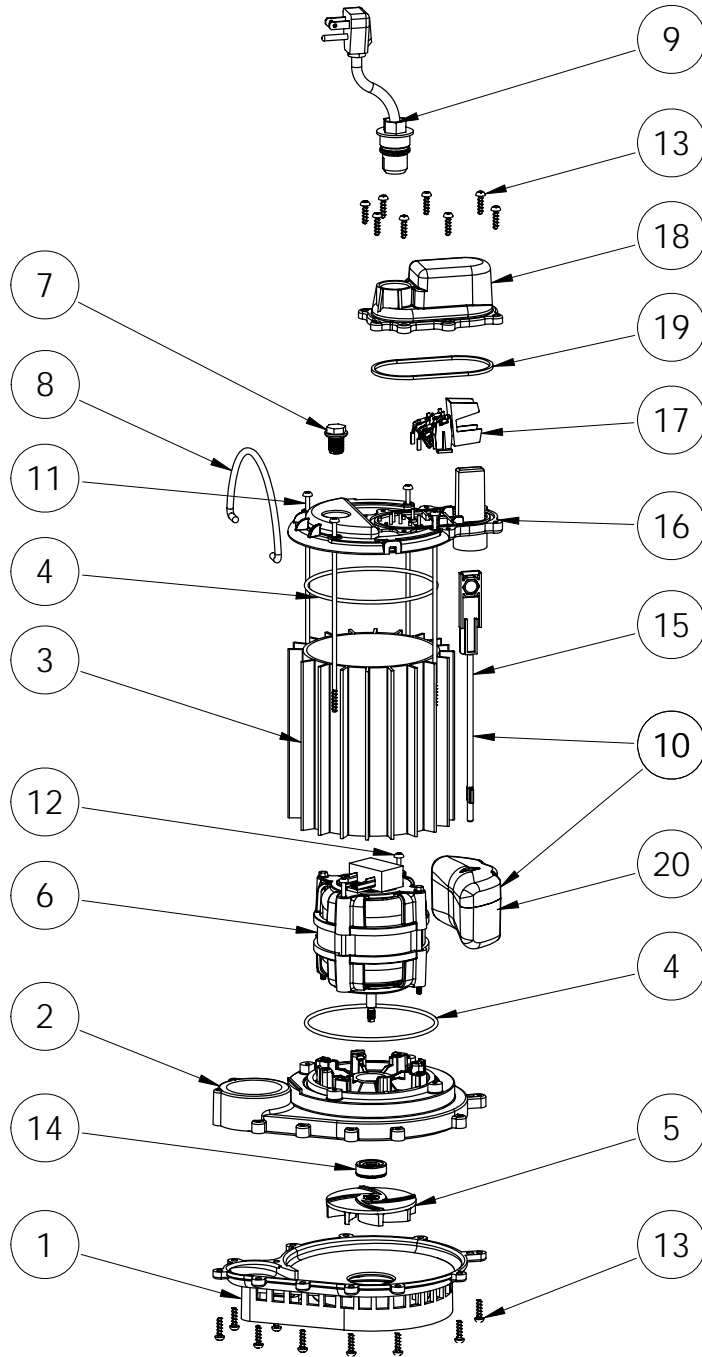

237-2 (B51)

237-2 (B51)

#	PART #	DESCRIPTION	QTY	Note
1	233600B	BASE WITH VOLUTE ASSEMBLY	1	
2	23310AB	MOTOR SUPPORT PLATE	1	[1]
3	230700S	MOTOR HOUSING	1	
4	2357000	O-RING	2	[1]
5	K001331	IMPELLER	1	
6	2415200	PSC MOTOR	1	[1]
7	8089000	OIL PLUG, O-RING ASSEMBLY	1	
8	K001082	HANDLE	1	
9	K001008	POWER CORD, 115V, 25 FOOT CORD	1	
10	K001048	VMF FLOAT AND ROD KIT	1	
11	8042200	#10 x 6-1/2 STAINLESS STEEL SCREW	4	[1]
12	8149000	#10 x 3-3/4 POLYFAST SCREW	2	[1]
13	8104200	#10 HILO X 5/8" STAINLESS STEEL SCREW	20	
14	K001254	3043000 5/16" SHAFT SEAL	1	[1]
15	2075000	VMF FLOAT ROD	1	[1]
16	206500B	VMF MOTOR COVER, BLACK	1	
17	K001012	VMF SWITCH	1	
18	K001069	VMF SWITCH COVER, BLACK	1	
19	2072000	SEALRING, SWITCH COVER	1	
20	2362000	VMF FLOAT	1	[1]

PART NOTES:

[1] - Part requires factory authorized service. Contact Liberty Pumps at 1-800-543-2550