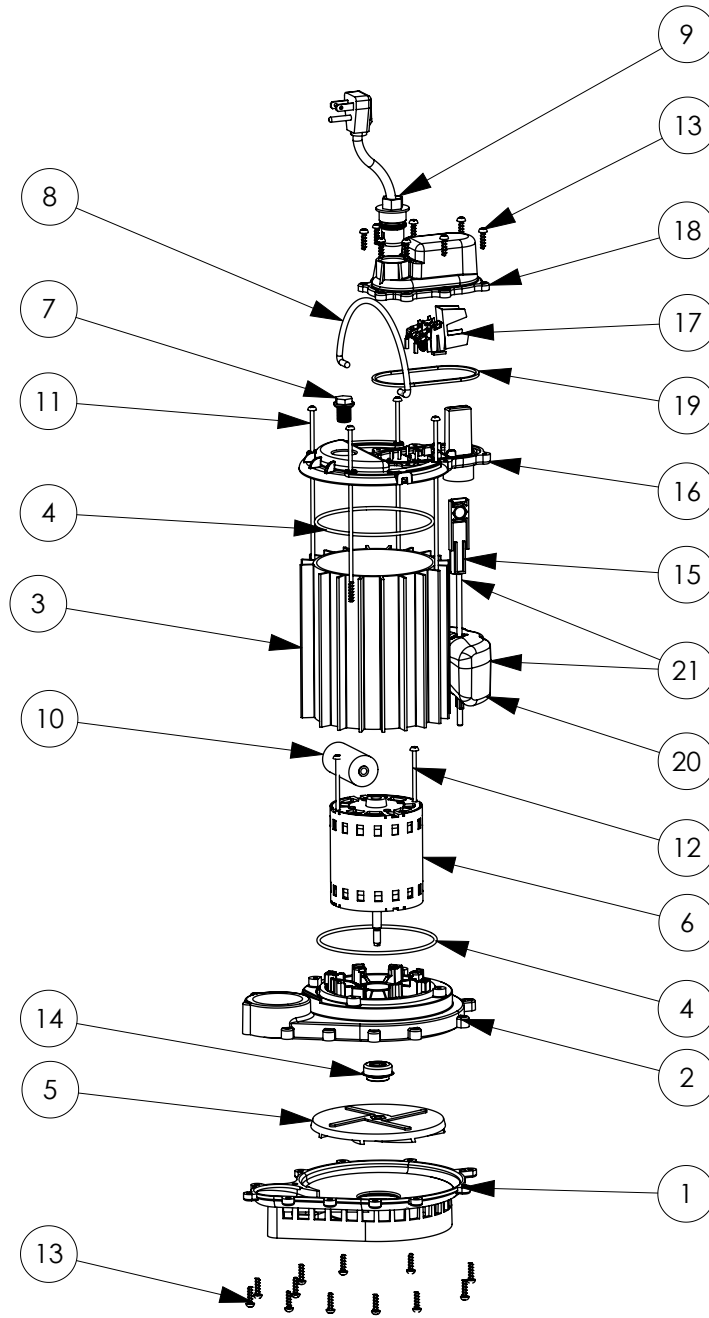

237-2 (B37)

237-2 (B37)

#	PART #	DESCRIPTION	QTY	Note
1	233600B	BASE WITH VOLUTE ASSEMBLY	1	
2	23310AB	MOTOR SUPPORT PLATE	1	[1]
3	230700S	MOTOR HOUSING	1	
4	2357000	O-RING	2	[1]
5	K001093	IMPELLER	1	
6	2329000	PSC MOTOR	1	
7	8089000	OIL PLUG, O-RING ASSEMBLY	1	
8	K001082	HANDLE	1	
9	K001008	POWER CORD, 115V, 25 FOOT CORD	1	
10	23430E0	CAPACITOR	1	
11	8042200	#10 x 6-1/2 STAINLESS STEEL SCREW	4	[1]
12	8069200	#10 x 4-3/16 POLYFAST SCREW	2	
13	8104200	#10 HILO X 5/8" STAINLESS STEEL SCREW	20	
14	2309000	5/16 SHAFT SEAL	1	
15	2075000	VMF FLOAT ROD	1	[1]
16	206500B	VMF MOTOR COVER, BLACK	1	
17	K001012	VMF SWITCH	1	
18	K001069	VMF SWITCH COVER, BLACK	1	
19	2072000	SEALRING, SWITCH COVER	1	
20	2362000	VMF FLOAT	1	[1]
21	K001048	VMF FLOAT AND ROD KIT	1	

PART NOTES:

[1] - Part requires factory authorized service. Contact Liberty Pumps at 1-800-543-2550