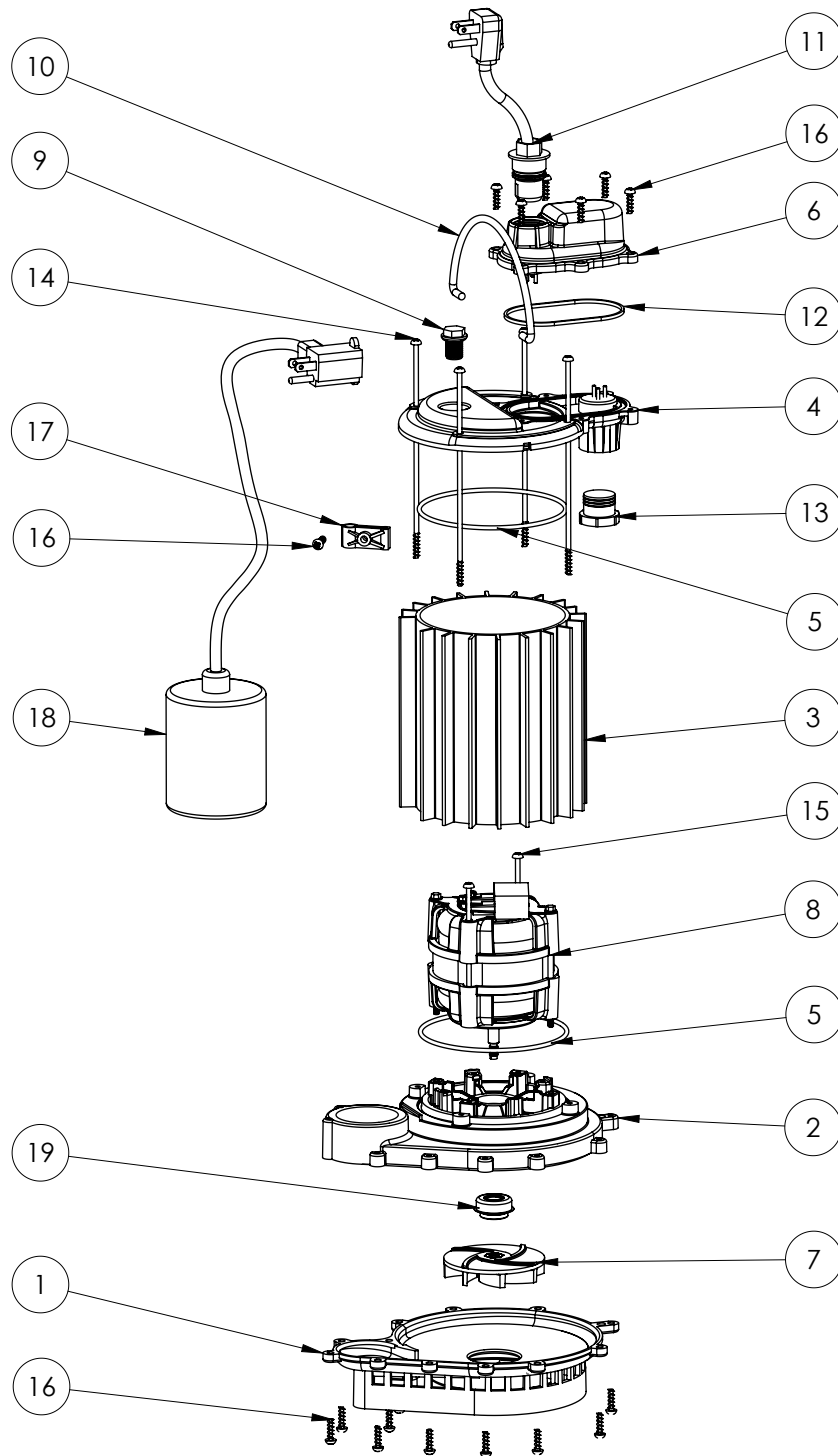

233 (B38)

233 (B38)

#	PART #	DESCRIPTION	QTY	Note
1	233600B	BASE WITH VOLUTE ASSEMBLY	1	
2	23310AB	MOTOR SUPPORT PLATE	1	[1]
3	230700S	MOTOR HOUSING	1	
4	240600B	MOTOR COVER	1	
5	2357000	O-RING	2	[1]
6	240700B	CHAMBER COVER	1	
7	K001331	IMPELLER	1	
8	2415200	PSC MOTOR	1	[1]
9	8089000	OIL PLUG, O-RING ASSEMBLY	1	
10	K001082	HANDLE	1	
11	K001010	POWER CORD, 115V, 10 FOOT CORD	1	
12	K001046	SEALRING, CHAMBER COVER	1	
13	8105000	PROTECTIVE CAP	1	
14	8042200	#10 x 6-1/2 STAINLESS STEEL SCREW	4	[1]
15	8149000	#10 x 3-3/4 POLYFAST SCREW	2	[1]
16	8104200	#10 HILO X 5/8" STAINLESS STEEL SCREW	19	
17	2319000	CLAMP, SWITCH CORD	1	
18	K001054	61130A0 PUMP SWITCH, 10' 115V	1	
19	2309000	5/16 SHAFT SEAL	1	

PART NOTES:

[1] - Part requires factory authorized service. Contact Liberty Pumps at 1-800-543-2550