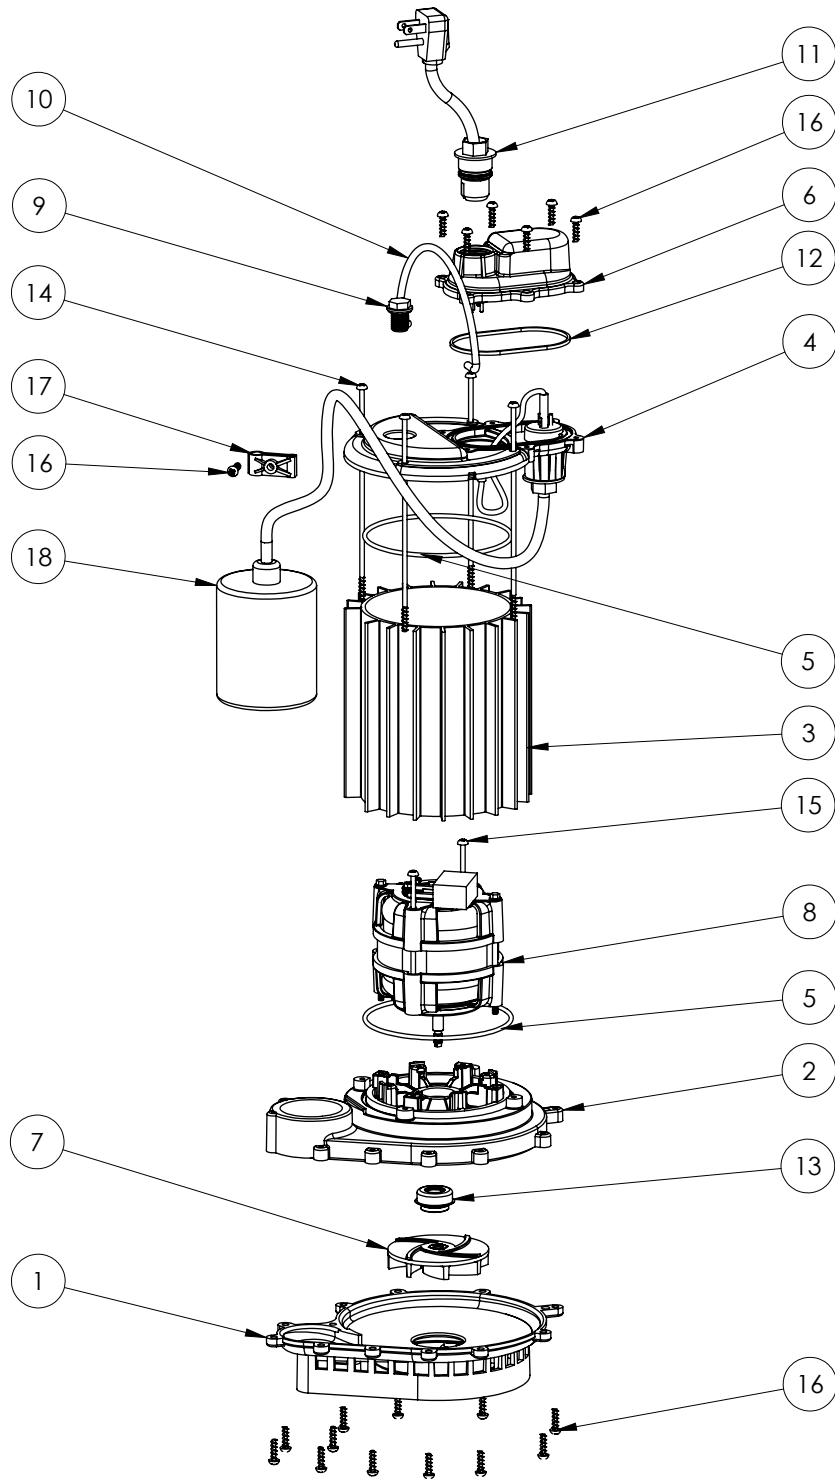

231 (B51)

## 231 (B51)

#	PART #	DESCRIPTION	QTY	Note
1	233600B	BASE WITH VOLUTE ASSEMBLY	1	
2	23310AB	MOTOR SUPPORT PLATE	1	[1]
3	230700S	MOTOR HOUSING	1	
4	240600B	MOTOR COVER	1	
5	2357000	O-RING	2	[1]
6	240700B	CHAMBER COVER	1	
7	K001331	IMPELLER	1	
8	2415200	PSC MOTOR	1	[1]
9	8089000	OIL PLUG, O-RING ASSEMBLY	1	
10	K001082	HANDLE	1	
11	K001010	POWER CORD, 115V, 10 FOOT CORD	1	
12	K001046	SEALRING, CHAMBER COVER	1	
13	K001254	3043000 5/16" SHAFT SEAL	1	[1]
14	8042200	#10 x 6-1/2 STAINLESS STEEL SCREW	4	[1]
15	8149000	#10 x 3-3/4 POLYFAST SCREW	2	[1]
16	8104200	#10 HILO X 5/8" STAINLESS STEEL SCREW	19	
17	2319000	CLAMP, SWITCH CORD	1	
18	K001080	2405000 MECHANICAL SWITCH W/ QUICKPLUG	1	

**PART NOTES:**

[1] - Part requires factory authorized service. Contact Liberty Pumps at 1-800-543-2550