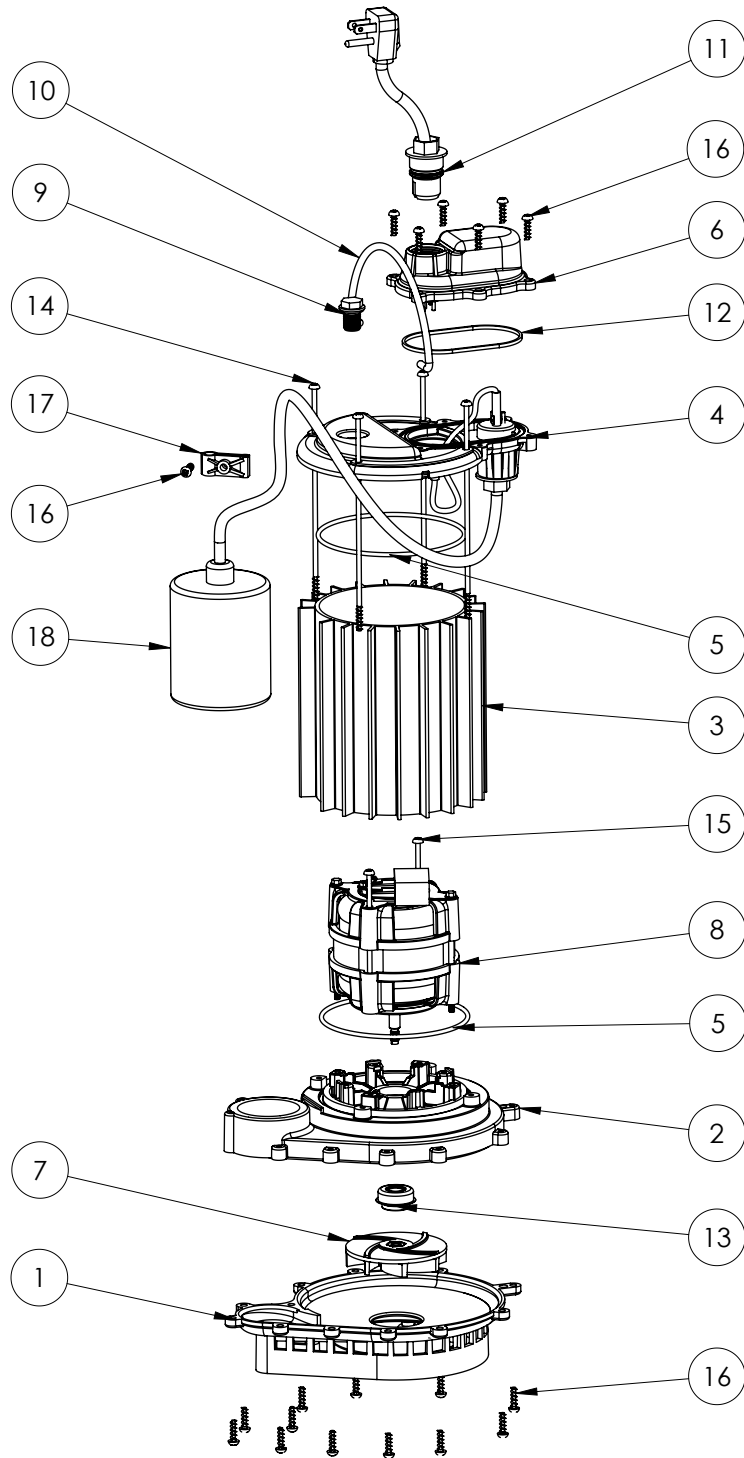

231 (B38)

231 (B38)

#	PART #	DESCRIPTION	QTY	Note
1	233600B	BASE WITH VOLUTE ASSEMBLY	1	
2	23310AB	MOTOR SUPPORT PLATE	1	[1]
3	230700S	MOTOR HOUSING	1	
4	240600B	MOTOR COVER	1	
5	2357000	O-RING	2	[1]
6	240700B	CHAMBER COVER	1	
7	K001331	IMPELLER	1	
8	2415200	PSC MOTOR	1	[1]
9	8089000	OIL PLUG, O-RING ASSEMBLY	1	
10	K001082	HANDLE	1	
11	K001010	POWER CORD, 115V, 10 FOOT CORD	1	
12	K001046	SEALRING, CHAMBER COVER	1	
13	2309000	5/16 SHAFT SEAL	1	
14	8042200	#10 x 6-1/2 STAINLESS STEEL SCREW	4	[1]
15	8149000	#10 x 3-3/4 POLYFAST SCREW	2	[1]
16	8104200	#10 HILO X 5/8" STAINLESS STEEL SCREW	19	
17	2319000	CLAMP, SWITCH CORD	1	
18	K001080	2405000 MECHANICAL SWITCH W/ QUICKPLUG	1	

PART NOTES:

[1] - Part requires factory authorized service. Contact Liberty Pumps at 1-800-543-2550