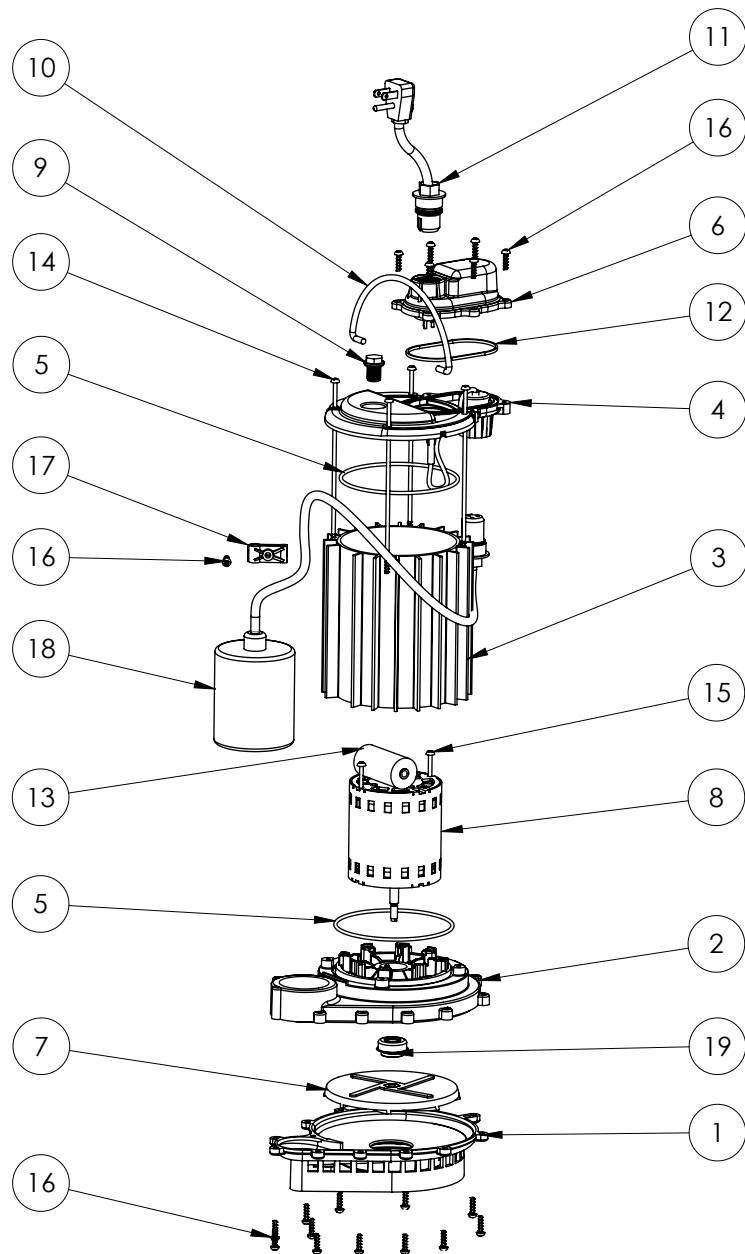

231 (B37)

231 (B37)

#	PART #	DESCRIPTION	QTY	Note
1	233600B	BASE WITH VOLUTE ASSEMBLY	1	
2	23310AB	MOTOR SUPPORT PLATE	1	[1]
3	230700S	MOTOR HOUSING	1	
4	240600B	MOTOR COVER	1	
5	2357000	O-RING	2	[1]
6	240700B	CHAMBER COVER	1	
7	K001093	IMPELLER	1	
8	2329000	PSC MOTOR	1	
9	8089000	OIL PLUG, O-RING ASSEMBLY	1	
10	K001082	HANDLE	1	
11	K001010	POWER CORD, 115V, 10 FOOT CORD	1	
12	K001046	SEALRING, CHAMBER COVER	1	
13	23430E0	CAPACITOR		
14	8042200	#10 x 6-1/2 STAINLESS STEEL SCREW	4	[1]
15	8069200	#10 x 4-3/16 POLYFAST SCREW	2	
16	8104200	#10 HILO X 5/8" STAINLESS STEEL SCREW	19	
17	2319000	CLAMP, SWITCH CORD	1	
18	K001080	2405000 MECHANICAL SWITCH W/ QUICKPLUG	1	
19	2309000	5/16 SHAFT SEAL	1	

PART NOTES:

[1] - Part requires factory authorized service. Contact Liberty Pumps at 1-800-543-2550