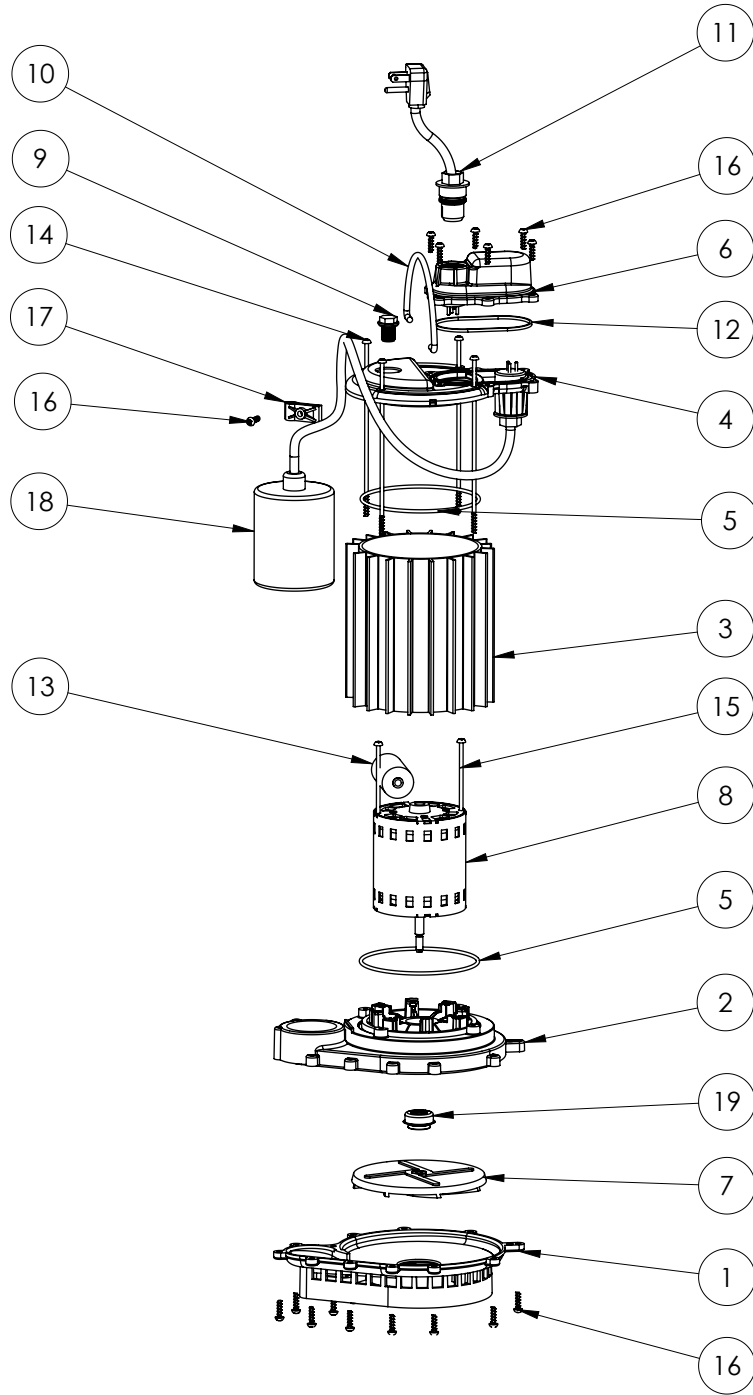

231 (B31)

## 231 (B31)

#	PART #	DESCRIPTION	QTY	Note
1	233600G	BASE WITH VOLUTE ASSEMBLY, GREY	1	
2	23310AG	MOTOR SUPPORT PLATE	1	
3	230700B	MOTOR HOUSING EXTRUDED ALUMINUM	1	
4	240600G	MOTOR COVER, GREY	1	
5	2357000	O-RING	2	[1]
6	240700G	CHAMBER COVER, GREY	1	
7	K001093	IMPELLER	1	
8	2329000	PSC MOTOR	1	
9	8089000	OIL PLUG, O-RING ASSEMBLY	1	
10	K001082	HANDLE	1	
11	K001010	POWER CORD, 115V, 10 FOOT CORD	1	
12	K001046	SEALRING, CHAMBER COVER	1	
13	23430E0	CAPACITOR	1	
14	8042200	#10 x 6-1/2 STAINLESS STEEL SCREW	4	[1]
15	8069200	#10 x 4-3/16 POLYFAST SCREW	2	
16	8104200	#10 HILO X 5/8" STAINLESS STEEL SCREW	19	
17	2319000	CLAMP, SWITCH CORD	1	
18	K001080	2405000 MECHANICAL SWITCH W/ QUICKPLUG	1	
19	2309000	5/16 SHAFT SEAL	1	

**PART NOTES:**

[1] - Part requires factory authorized service. Contact Liberty Pumps at 1-800-543-2550