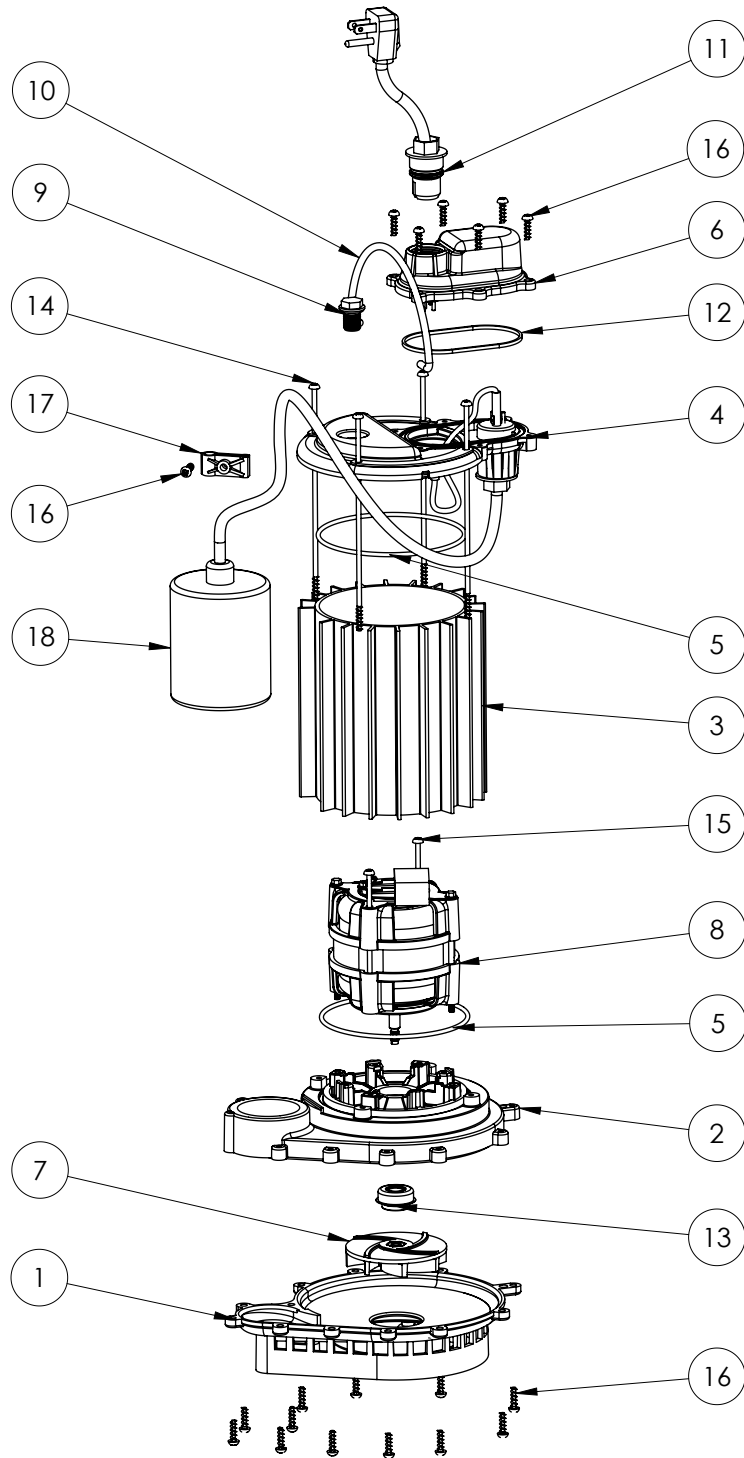

231-2 (B51)

**231-2****231-2 (B51)**

#	PART #	DESCRIPTION	QTY	Note
1	233600B	BASE WITH VOLUTE ASSEMBLY	1	
2	23310AB	MOTOR SUPPORT PLATE	1	[1]
3	230700S	MOTOR HOUSING	1	
4	240600B	MOTOR COVER	1	
5	2357000	O-RING	2	[1]
6	240700B	CHAMBER COVER	1	
7	K001331	IMPELLER	1	
8	2415200	PSC MOTOR	1	[1]
9	8089000	OIL PLUG, O-RING ASSEMBLY	1	
10	K001082	HANDLE	1	
11	K001008	POWER CORD, 115V, 25 FOOT CORD	1	
12	K001046	SEALRING, CHAMBER COVER	1	
13	K001254	3043000 5/16" SHAFT SEAL	1	[1]
14	8042200	#10 x 6-1/2 STAINLESS STEEL SCREW	4	[1]
15	8149000	#10 x 3-3/4 POLYFAST SCREW	2	[1]
16	8104200	#10 HILO X 5/8" STAINLESS STEEL SCREW	19	
17	2319000	CLAMP, SWITCH CORD	1	
18	K001080	2405000 MECHANICAL SWITCH W/ QUICKPLUG	1	

**PART NOTES:**

[1] - Part requires factory authorized service. Contact Liberty Pumps at 1-800-543-2550