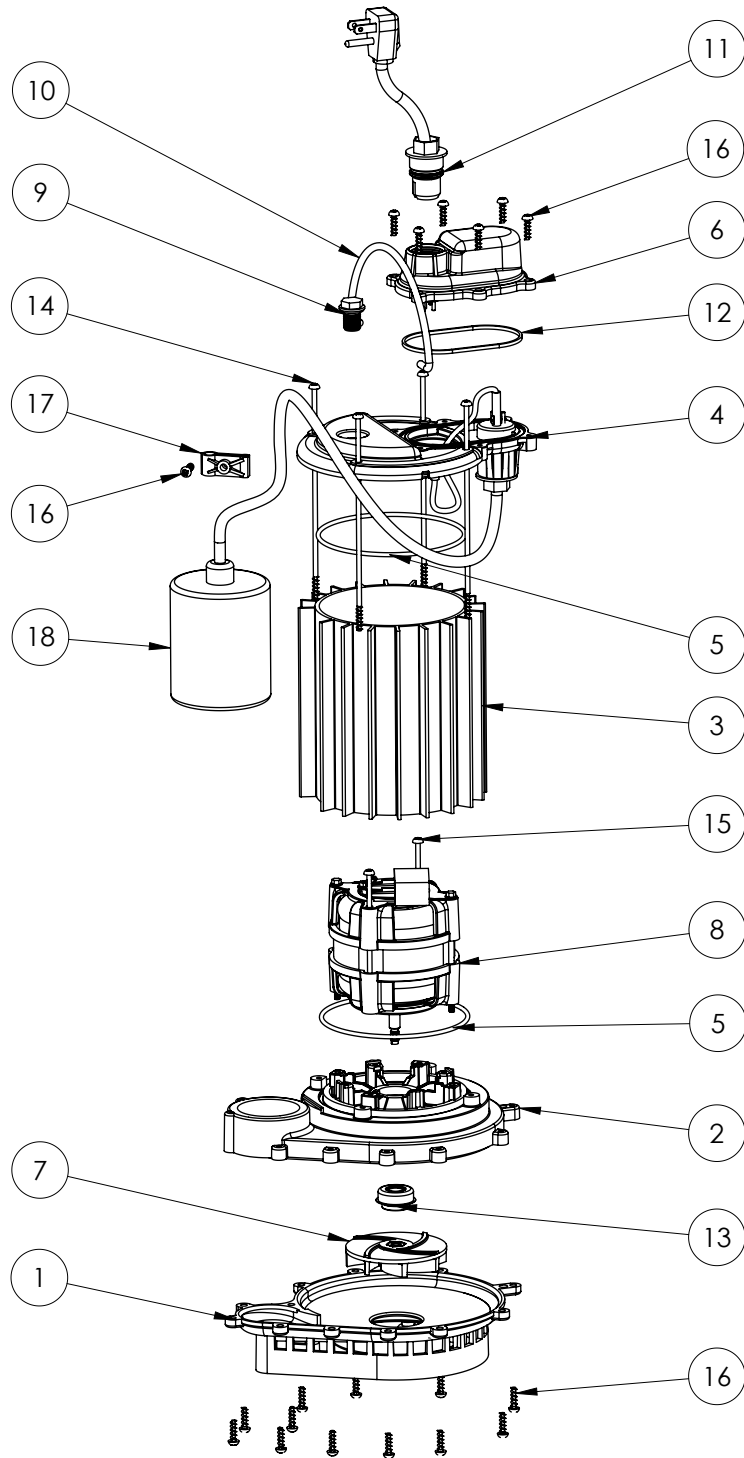

231-2 (B38)

231-2**231-2 (B38)**

#	PART #	DESCRIPTION	QTY	Note
1	233600B	BASE WITH VOLUTE ASSEMBLY	1	
2	23310AB	MOTOR SUPPORT PLATE	1	[1]
3	230700S	MOTOR HOUSING	1	
4	240600B	MOTOR COVER	1	
5	2357000	O-RING	2	[1]
6	240700B	CHAMBER COVER	1	
7	K001331	IMPELLER	1	
8	2415200	PSC MOTOR	1	[1]
9	8089000	OIL PLUG, O-RING ASSEMBLY	1	
10	K001082	HANDLE	1	
11	K001008	POWER CORD, 115V, 25 FOOT CORD	1	
12	K001046	SEALRING, CHAMBER COVER	1	
13	2309000	5/16 SHAFT SEAL	1	
14	8042200	#10 x 6-1/2 STAINLESS STEEL SCREW	4	[1]
15	8149000	#10 x 3-3/4 POLYFAST SCREW	2	[1]
16	8104200	#10 HILO X 5/8" STAINLESS STEEL SCREW	19	
17	2319000	CLAMP, SWITCH CORD	1	
18	K001080	2405000 MECHANICAL SWITCH W/ QUICKPLUG	1	

PART NOTES:

[1] - Part requires factory authorized service. Contact Liberty Pumps at 1-800-543-2550