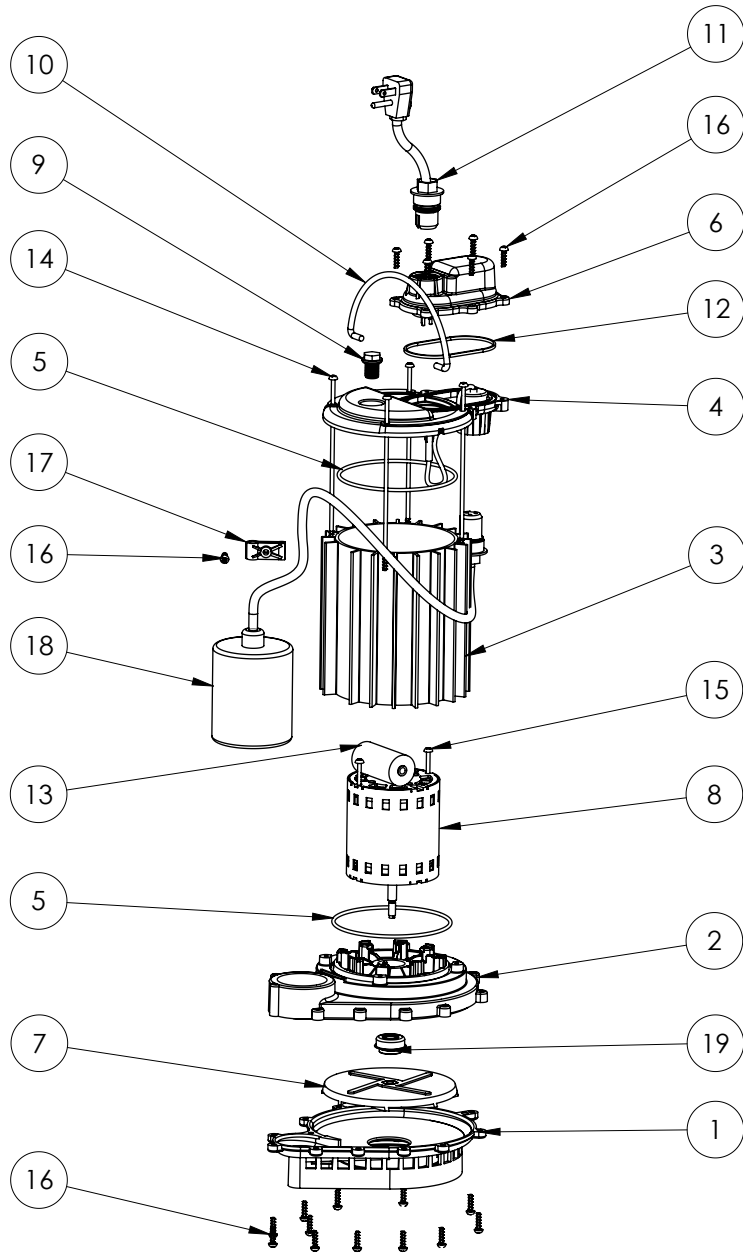

231-2 (B37)

## 231-2 (B37)

#	PART #	DESCRIPTION	QTY	Note
1	233600B	BASE WITH VOLUTE ASSEMBLY	1	
2	23310AB	MOTOR SUPPORT PLATE	1	[1]
3	230700S	MOTOR HOUSING	1	
4	240600B	MOTOR COVER	1	
5	2357000	O-RING	2	[1]
6	240700B	CHAMBER COVER	1	
7	K001093	IMPELLER	1	
8	2329000	PSC MOTOR	1	
9	8089000	OIL PLUG, O-RING ASSEMBLY	1	
10	K001082	HANDLE	1	
11	K001008	POWER CORD, 115V, 25 FOOT CORD	1	
12	K001046	SEALRING, CHAMBER COVER	1	
13	23430E0	CAPACITOR	1	
14	8042200	#10 x 6-1/2 STAINLESS STEEL SCREW	4	[1]
15	8069200	#10 x 4-3/16 POLYFAST SCREW	2	
16	8104200	#10 HILO X 5/8" STAINLESS STEEL SCREW	19	
17	2319000	CLAMP, SWITCH CORD	1	
18	K001080	2405000 MECHANICAL SWITCH W/ QUICKPLUG	1	
19	2309000	5/16 SHAFT SEAL	1	

**PART NOTES:**

[1] - Part requires factory authorized service. Contact Liberty Pumps at 1-800-543-2550