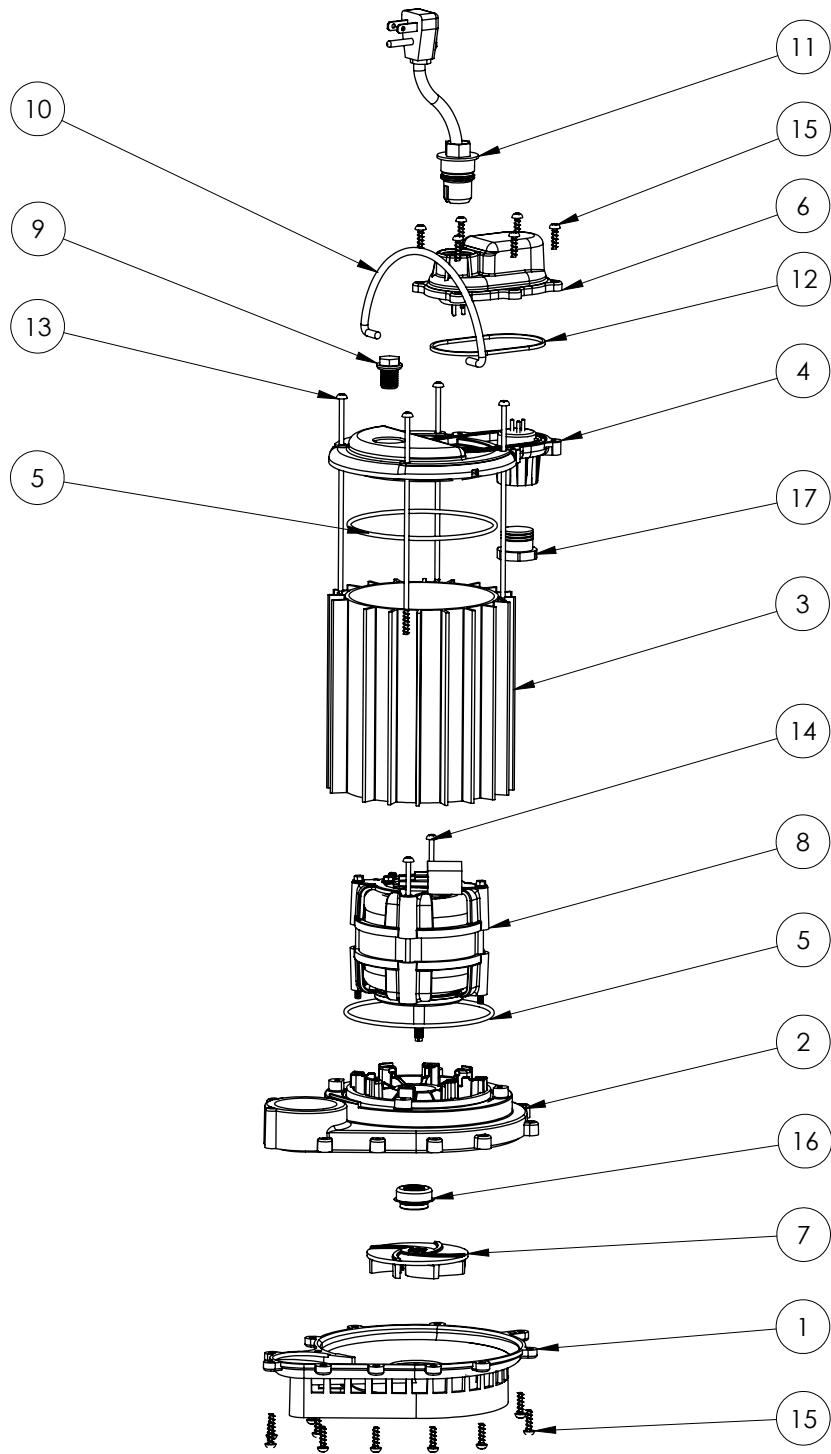

230 (B51)

230 (B51)

#	PART #	DESCRIPTION	QTY	Note
1	233600B	BASE WITH VOLUTE ASSEMBLY	1	
2	23310AB	MOTOR SUPPORT PLATE	1	[1]
3	230700S	MOTOR HOUSING	1	
4	240600B	MOTOR COVER	1	
5	2357000	O-RING	2	[1]
6	240700B	CHAMBER COVER	1	
7	K001331	IMPELLER	1	
8	2415200	PSC MOTOR	1	[1]
9	8089000	OIL PLUG, O-RING ASSEMBLY	1	
10	K001082	HANDLE	1	
11	K001010	POWER CORD, 115V, 10 FOOT CORD	1	
12	K001046	SEALRING, CHAMBER COVER	1	
13	8042200	#10 x 6-1/2 STAINLESS STEEL SCREW	4	[1]
14	8149000	#10 x 3-3/4 POLYFAST SCREW	2	[1]
15	8104200	#10 HILO X 5/8" STAINLESS STEEL SCREW	18	
16	2309000	5/16 SHAFT SEAL	1	
17	8105000	PROTECTIVE CAP	1	

PART NOTES:

[1] - Part requires factory authorized service. Contact Liberty Pumps at 1-800-543-2550