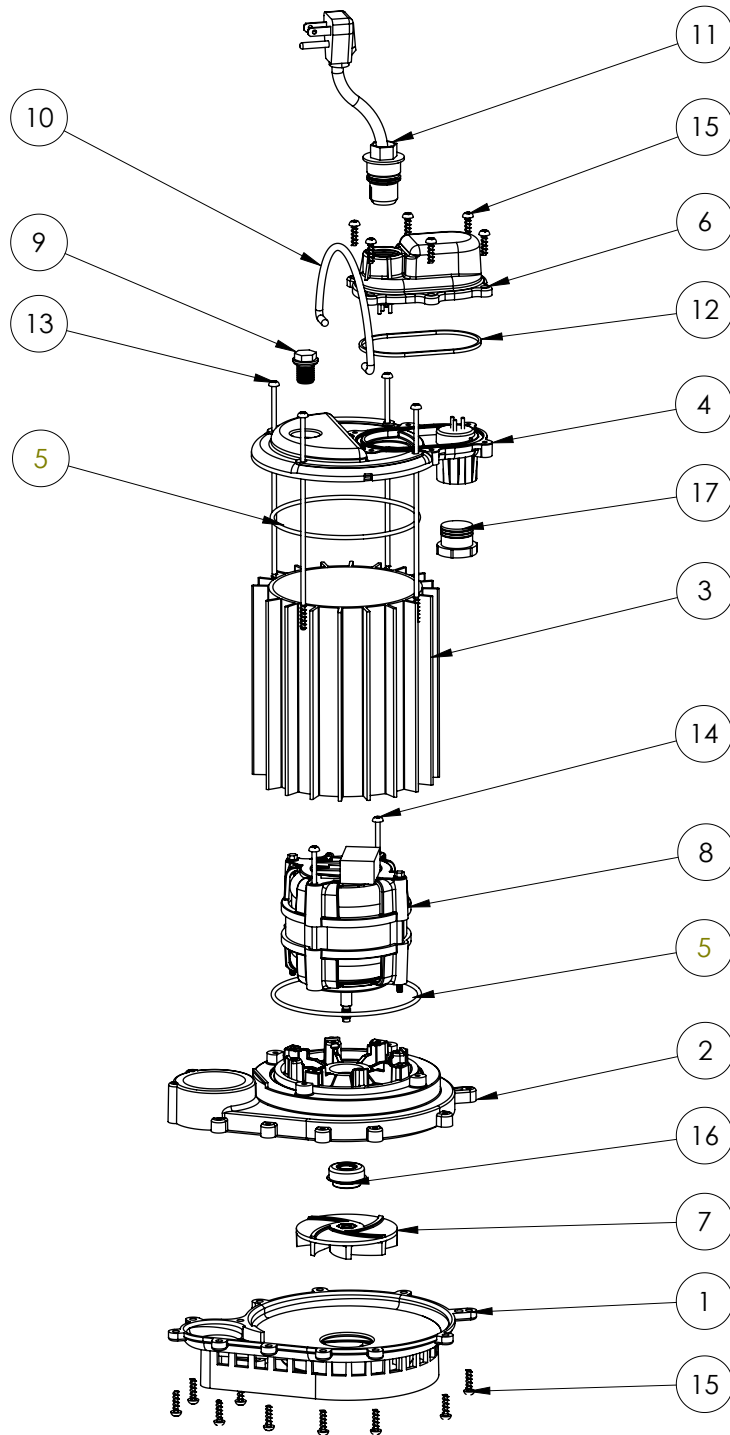

230 (B38)

## 230 (B38)

#	PART #	DESCRIPTION	QTY	Note
1	233600B	BASE WITH VOLUTE ASSEMBLY	1	
2	23310AB	MOTOR SUPPORT PLATE	1	[1]
3	230700S	MOTOR HOUSING	1	
4	240600B	MOTOR COVER	1	
5	2357000	O-RING	2	[1]
6	240700B	CHAMBER COVER	1	
7	K001331	IMPELLER	1	
8	2415200	PSC MOTOR	1	[1]
9	8089000	OIL PLUG, O-RING ASSEMBLY	1	
10	K001082	HANDLE	1	
11	K001010	POWER CORD, 115V, 10 FOOT CORD	1	
12	K001046	SEALRING, CHAMBER COVER	1	
13	8042200	#10 x 6-1/2 STAINLESS STEEL SCREW	4	[1]
14	8149000	#10 x 3-3/4 POLYFAST SCREW	2	[1]
15	8104200	#10 HILO X 5/8" STAINLESS STEEL SCREW	18	
16	2309000	5/16 SHAFT SEAL	1	
17	8105000	PROTECTIVE CAP	1	

**PART NOTES:**

[1] - Part requires factory authorized service. Contact Liberty Pumps at 1-800-543-2550