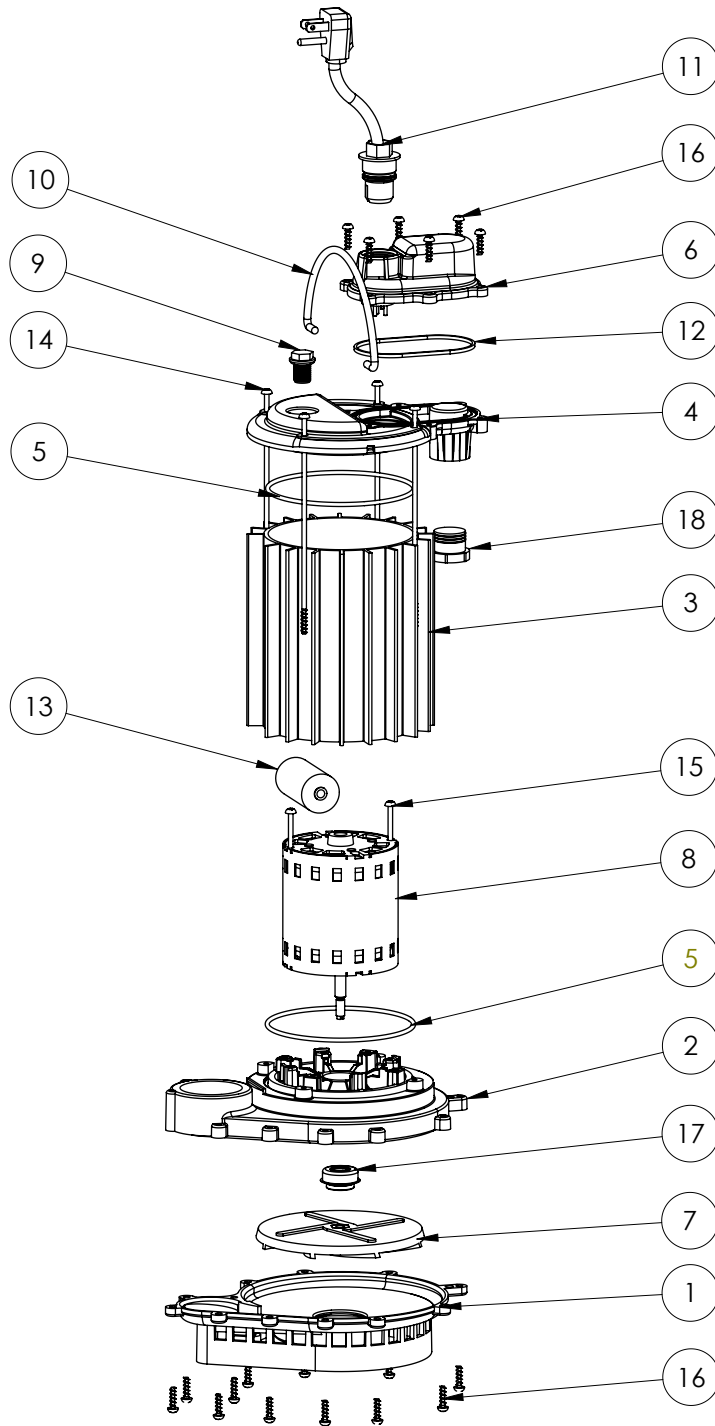

230 (B37)

## 230 (B37)

#	PART #	DESCRIPTION	QTY	Note
1	233600B	BASE WITH VOLUTE ASSEMBLY	1	
2	23310AB	MOTOR SUPPORT PLATE	1	[1]
3	230700S	MOTOR HOUSING	1	
4	240600B	MOTOR COVER	1	
5	2357000	O-RING	2	[1]
6	240700B	CHAMBER COVER	1	
7	K001093	IMPELLER	1	
8	2329200	PSC MOTOR	1	[1]
9	8089000	OIL PLUG, O-RING ASSEMBLY	1	
10	K001082	HANDLE	1	
11	K001010	POWER CORD, 115V, 10 FOOT CORD	1	
12	K001046	SEALRING, CHAMBER COVER	1	
13	23430E0	CAPACITOR	1	
14	8042200	#10 x 6-1/2 STAINLESS STEEL SCREW	4	[1]
15	8069200	#10 x 4-3/16 POLYFAST SCREW	2	
16	8104200	#10 HILO X 5/8" STAINLESS STEEL SCREW	18	
17	2309000	5/16 SHAFT SEAL	1	
18	8105000	PROTECTIVE CAP	1	

**PART NOTES:**

[1] - Part requires factory authorized service. Contact Liberty Pumps at 1-800-543-2550