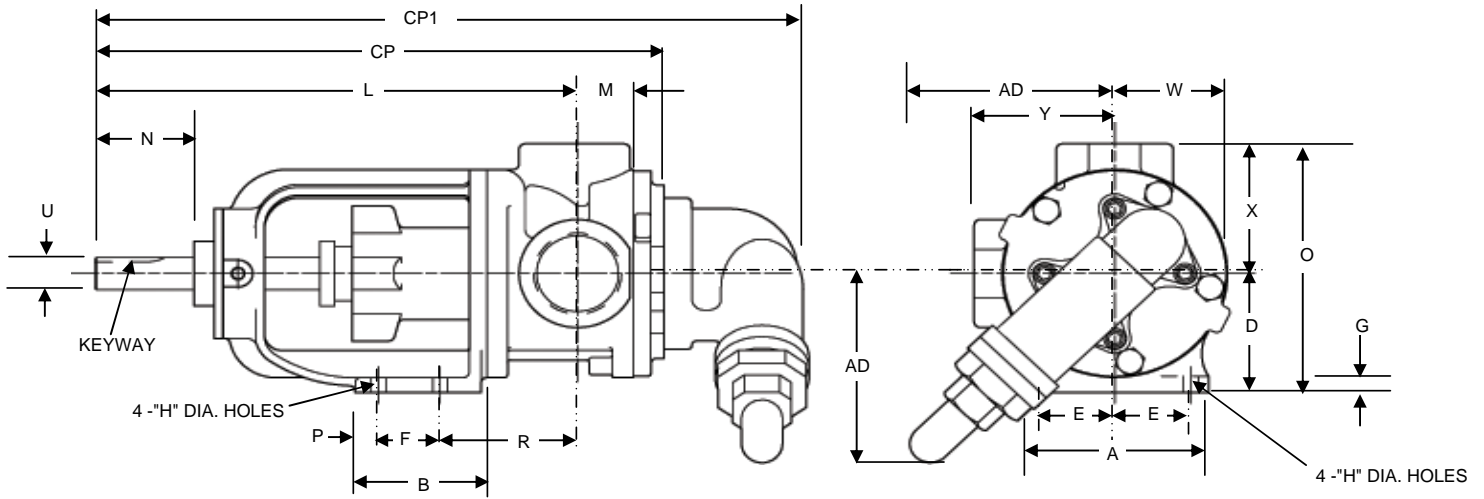

**Pump Series: 115**  
**Models: H-115, HX4-115**

Model Number	Port Size	DM	A	AD	B	CP	CP1	D	E	F	G	H	L	M	N	O	P	R	T	U	V	W	X	Y	Keyway	Approx Ship. Wt.
H-115	1" NPT 90° Ports	in.	4.0	4.38	2.69	12.0	14.62	2.75	1.62	1.31	0.31	0.32	9.88	1.0	2.12	5.75	0.50	2.50	5.56	0.750	1.12	2.38	3.0	3.0	.188 x .094	31 lbs.
		mm	102	112	69	305	372	70	42	34	8	9	251	25	54	147	13	64	142	20	29	61	77	77	5 x 3	14 kg
HX4-115	1-1/2" 90° Ports	in.	4.0	4.39	2.69	12.62	15.25	2.75	1.62	1.31	0.31	0.32	10.31	1.19	2.12	5.75	0.50	2.94	5.56	0.750	1.12	2.38	3.0	3.0	.188 x .094	32 lbs.
		mm	102	112	69	321	388	70	42	34	8	9	262	31	54	147	13	75	142	20	29	61	77	77	5 x 3	14.5 kg

ALL DIMENSIONS ARE APPROXIMATE  
 FOR EXACT INSTALLATION DATA, CERTIFIED PRINTS WILL BE SUPPLIED ON REQUEST