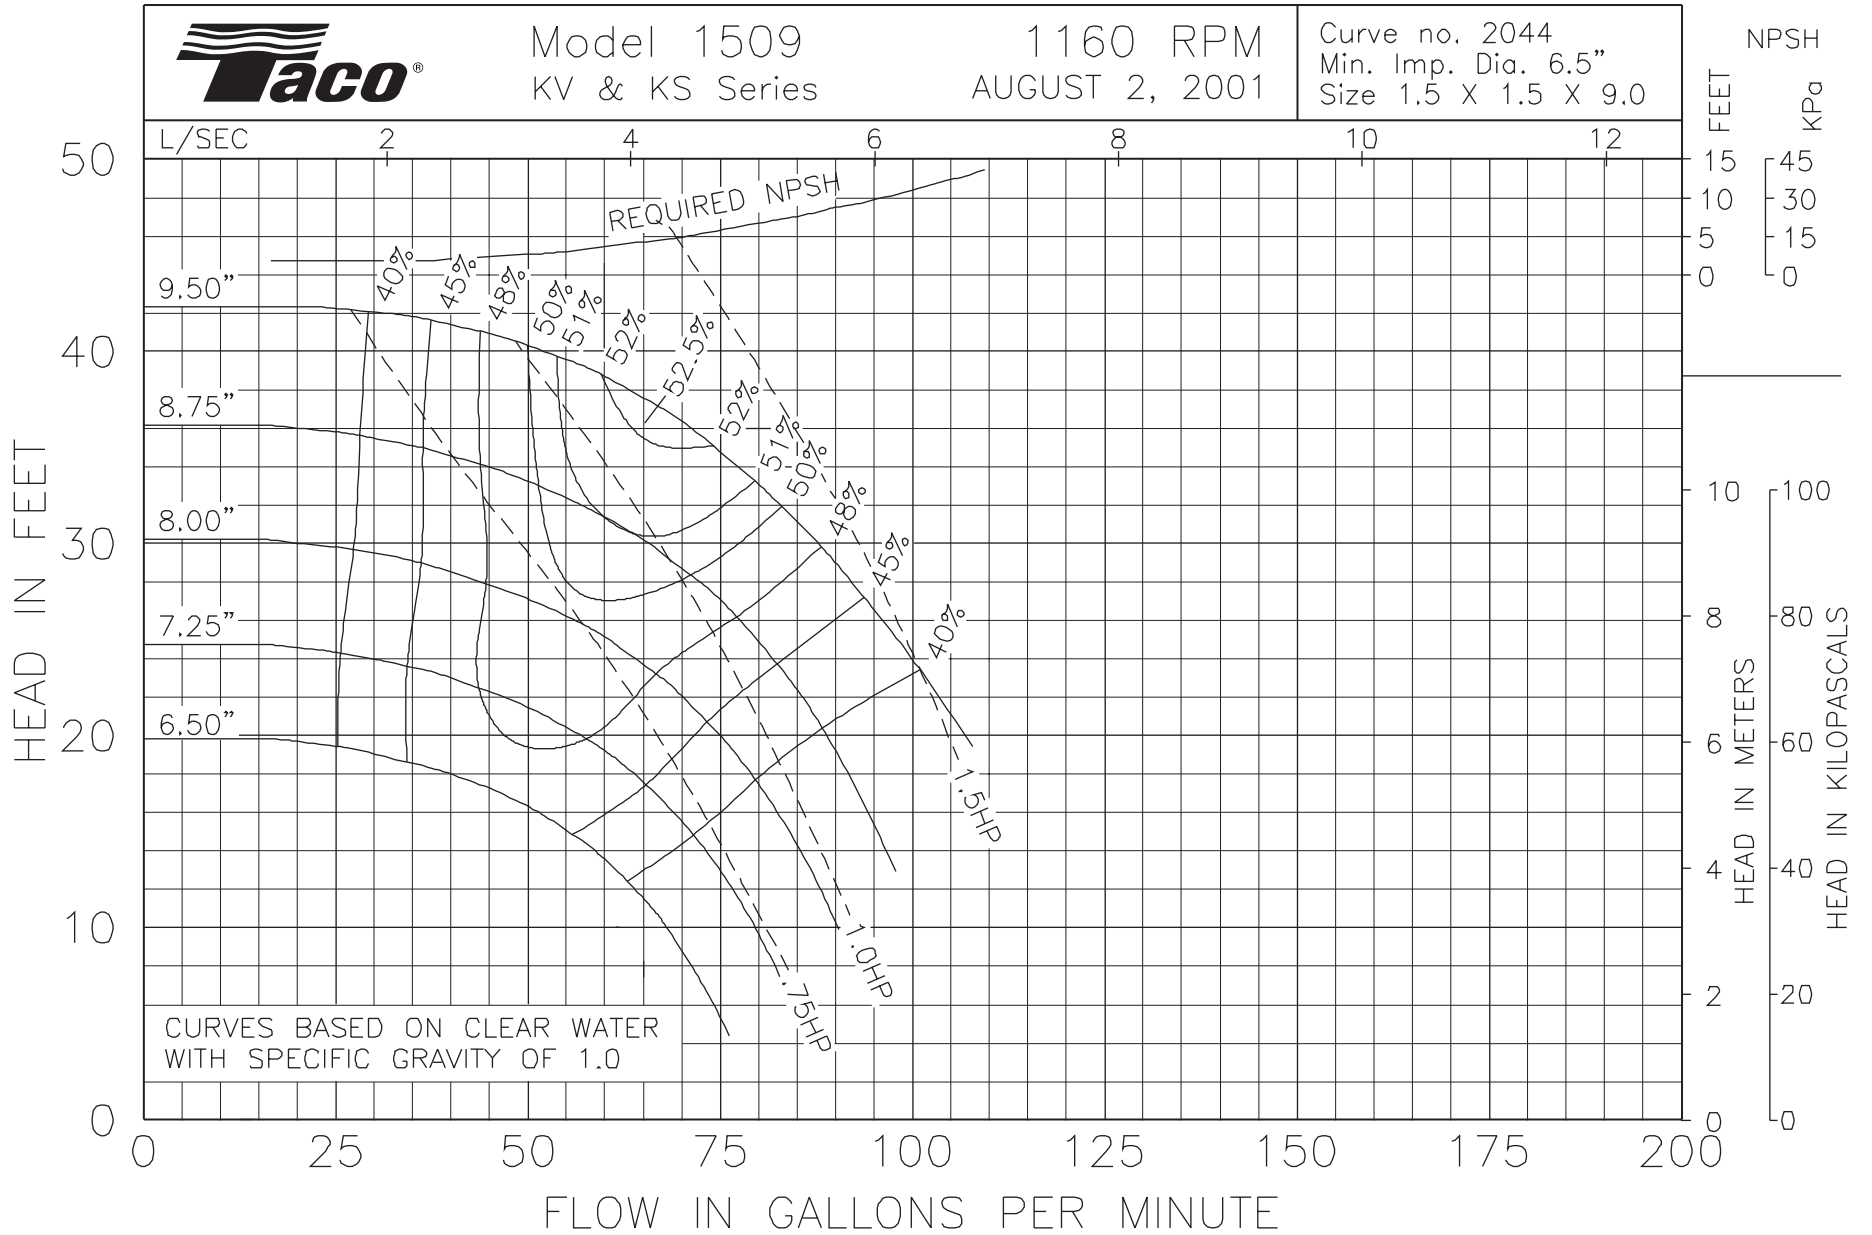

Model 1013
KS Series

1160 RPM
MAY 1, 2010

Curve no. 2130
Min. Imp. Dia. 9.50"
Size 10 X 10 X 13.0

Model 1213B
KS Series

1160 RPM
MAY 1, 2010

Curve no. 2435
Min. Imp. Dia. 9.5"
Size 12 X 12 X 13

Model 1507
KV & KS Series

1160 RPM
October 23, 2000

Curve no. 1975
Min. Imp. Dia. 5.50
Size 1 1/2 x 1 1/2 x 7

CURVES BASED ON CLEAR WATER
WITH SPECIFIC GRAVITY OF 1.0

Model 2007
KV & KS Series

1160 RPM
October 23, 2000

Curve no. 1979
Min. Imp. Dia. 5.50
Size 2 x 2 x 7

1160 RPM
JULY 24, 2003

Curve no. 2234
Min. Imp. Dia. 8.25"
Size 2.5 x 2.5 x 10.25

Model 3007
KV & KS Series

1160 RPM
October 23, 2000

Curve no. 1971
Min. Imp. Dia. 5.50
Size 3 x 3 x 7

CURVES BASED ON CLEAR WATER
WITH SPECIFIC GRAVITY OF 1.0

Curve no. 2240
Min. Imp. Dia. 6.25"
Size 4 x 4 x 7.0

Model 5007
KV & KS Series

1160 RPM
MAY 1, 2010

Curve no. 1952
Min. Imp. Dia. 5.50
Size 5 x 5 x 7

Model 5075
KV & KS Series

1160 RPM
MAY 1, 2010

Curve no. 2245
Min. Imp. Dia. 5.75"
Size 5 x 5 x 7.0