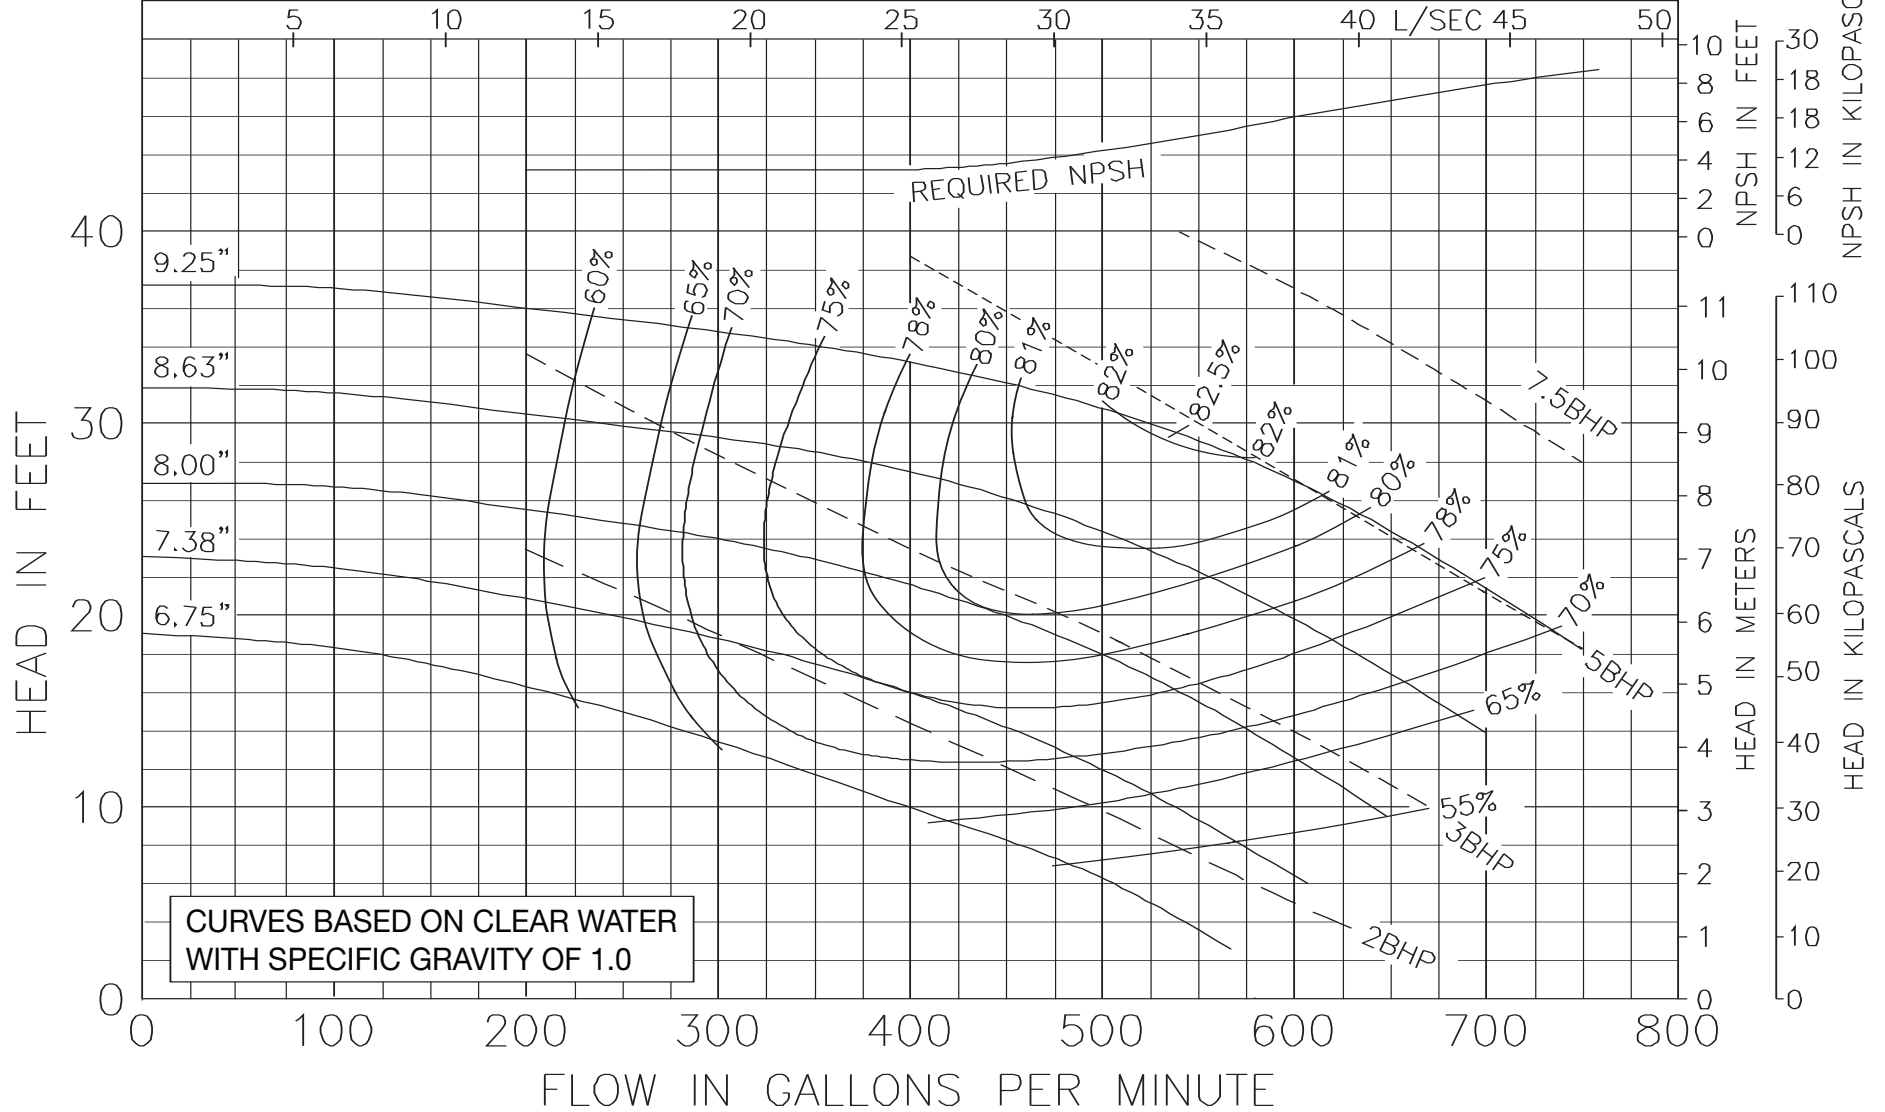

Curve no. 2240
Min. Imp. Dia. 6.25"
Size 4 x 4 x 7.0

Model 5007
KV & KS Series

1160 RPM
MAY 1, 2010

Curve no. 1952
Min. Imp. Dia. 5.50
Size 5 x 5 x 7

Model 5075
KV & KS Series

1160 RPM
MAY 1, 2010

Curve no. 2245
Min. Imp. Dia. 5.75"
Size 5 x 5 x 7.0

Model 5095
KV & KS Series

1160 RPM
MAY 1, 2010

Curve no. 2493
Min. Imp. Dia. 7.5"
Size 5 X 5 X 9.25

Model 6009
KV & KS Series

1160 RPM
MAY 1, 2010

Curve no. 1903
Min. Imp. Dia. 6.75
Size 6 x 6 x 9

Model 6011
KV & KS Series

1160 RPM
MAY 1, 2010

Curve no. 1906
Imp. Dia. 8.25
Size 6 x 6 x 11

Model 6013
KV & KS Series

1160 RPM
October 23, 2000

Curve no. 1918
Min. Imp. Dia. 9,50
Size 6 x 6 x 13

Model 8013
KV & KS Series

1160 RPM
October 23, 2000