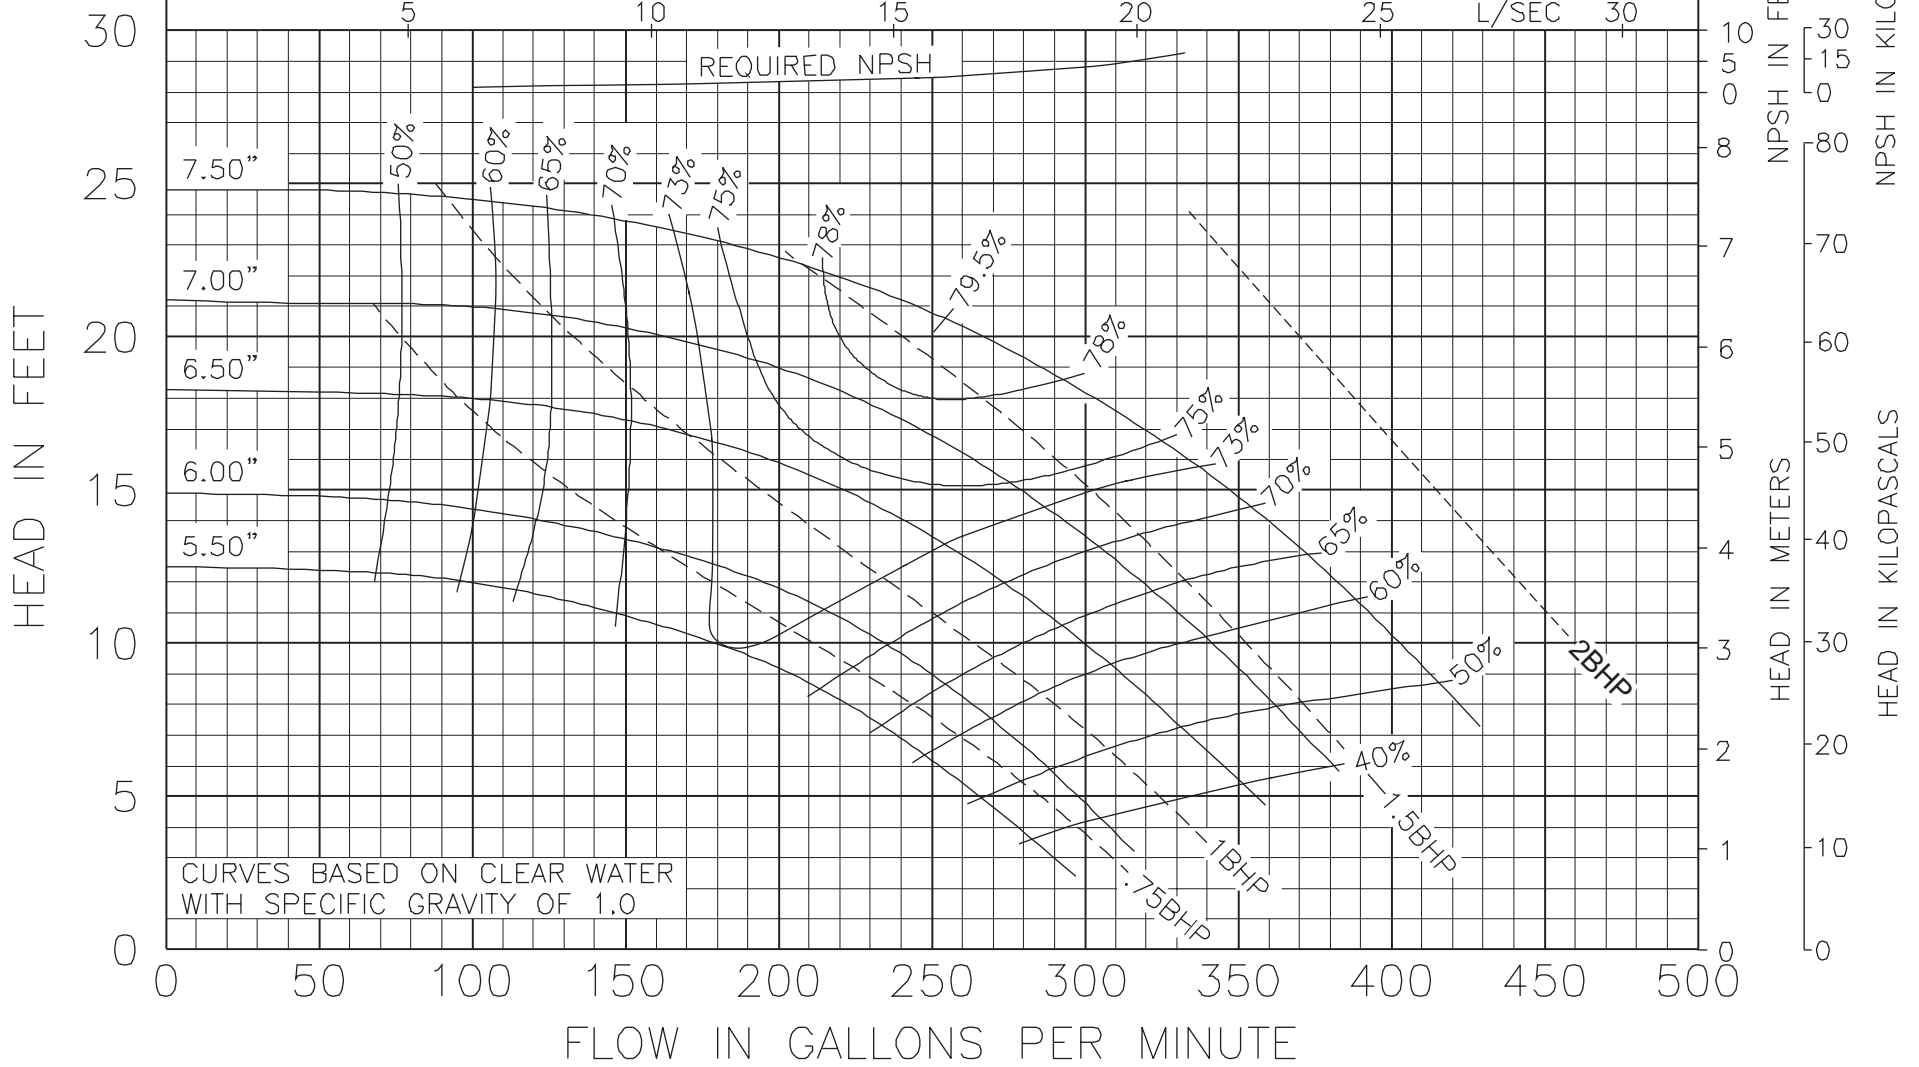

Model 4007
KV & KS Series

1160 RPM
October 23, 2000

Curve no. 1945
Min. Imp. Dia. 5.50"
Size 4 x 4 x 7