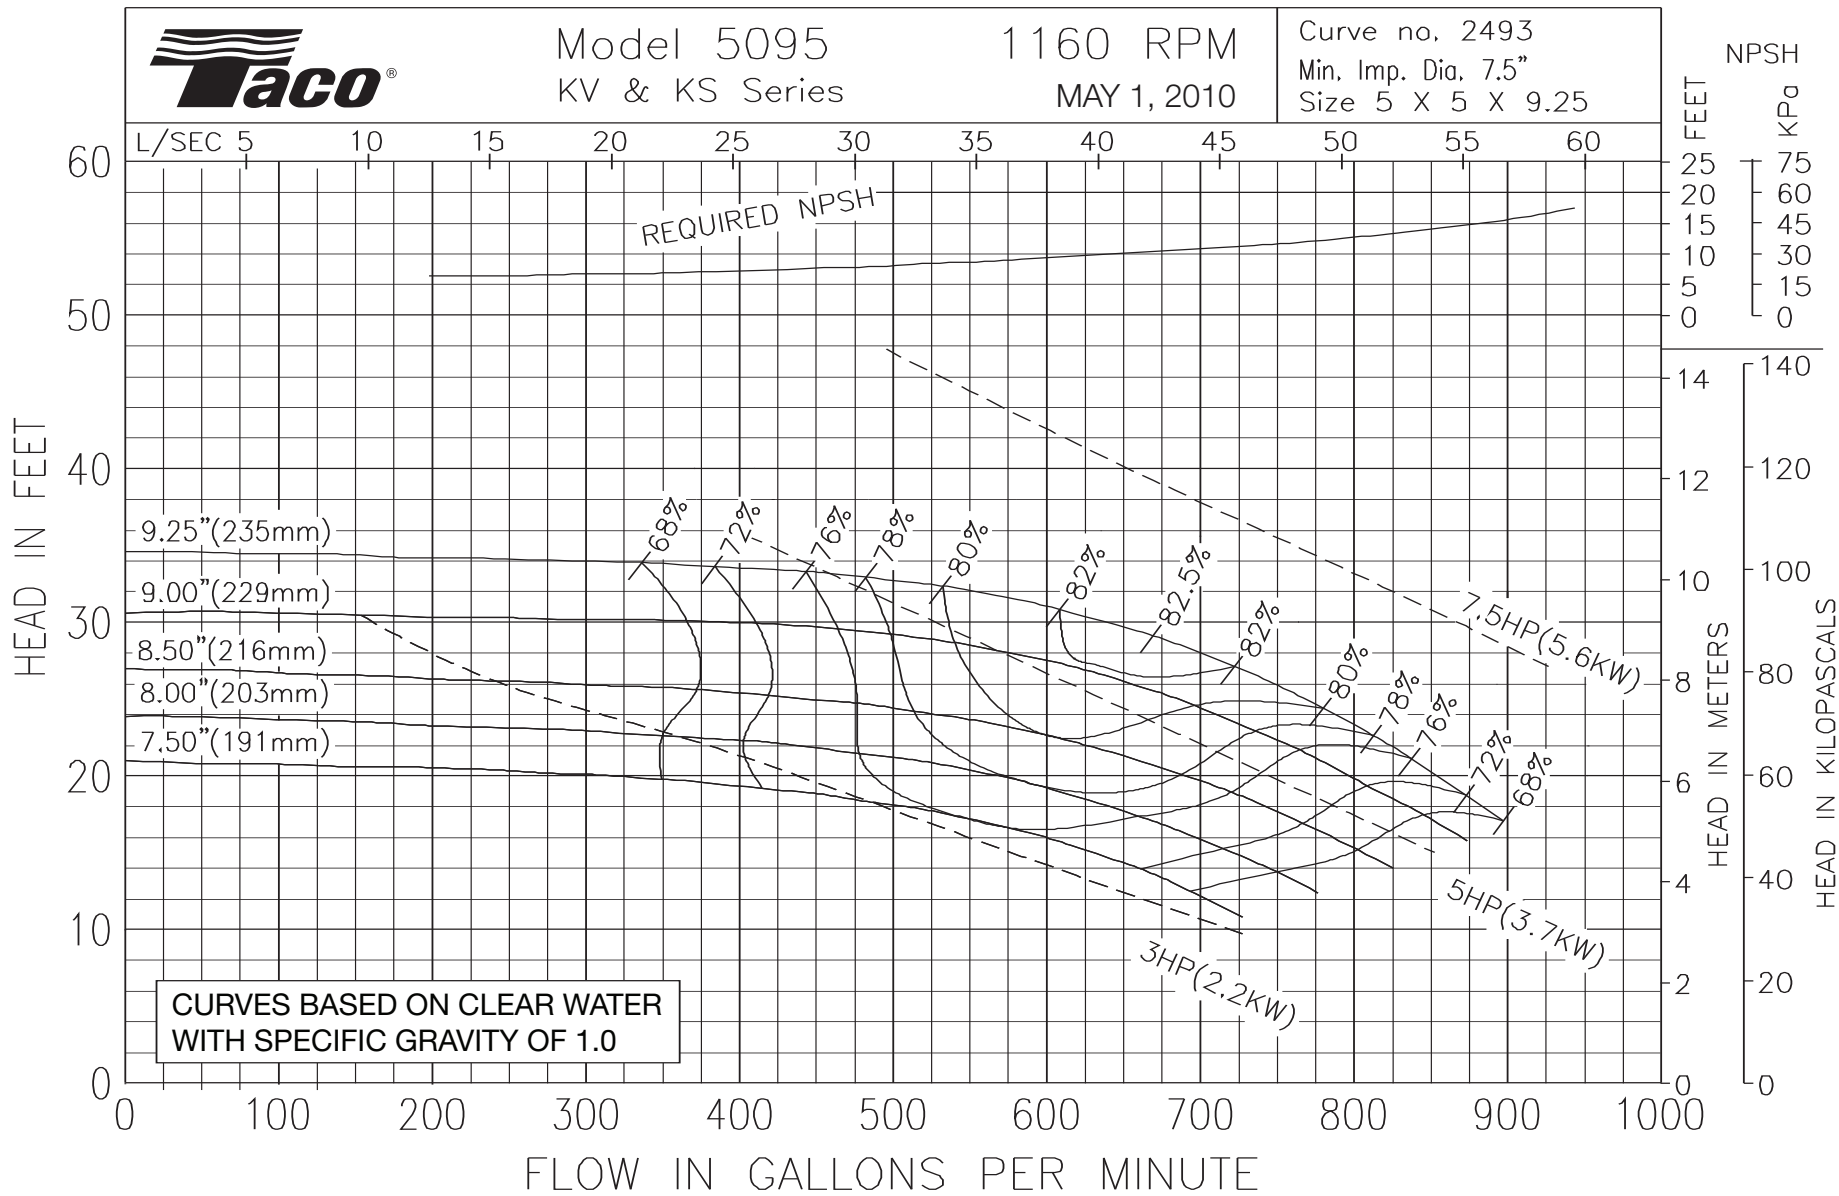

Curve no. 2240
Min. Imp. Dia. 6.25"
Size 4 x 4 x 7.0

Model 5007
KV & KS Series

1160 RPM
MAY 1, 2010

Curve no. 1952
Min. Imp. Dia. 5.50
Size 5 x 5 x 7

Model 5075
KV & KS Series

1160 RPM
MAY 1, 2010

Curve no. 2245
Min. Imp. Dia. 5.75"
Size 5 x 5 x 7.0

Model 5095
KV & KS Series

1160 RPM
MAY 1, 2010

Curve no. 2493
Min. Imp. Dia. 7.5"
Size 5 X 5 X 9.25

Model 6009
KV & KS Series

1160 RPM
MAY 1, 2010

Curve no. 1903
Min. Imp. Dia. 6.75
Size 6 x 6 x 9

Model 6011
KV & KS Series