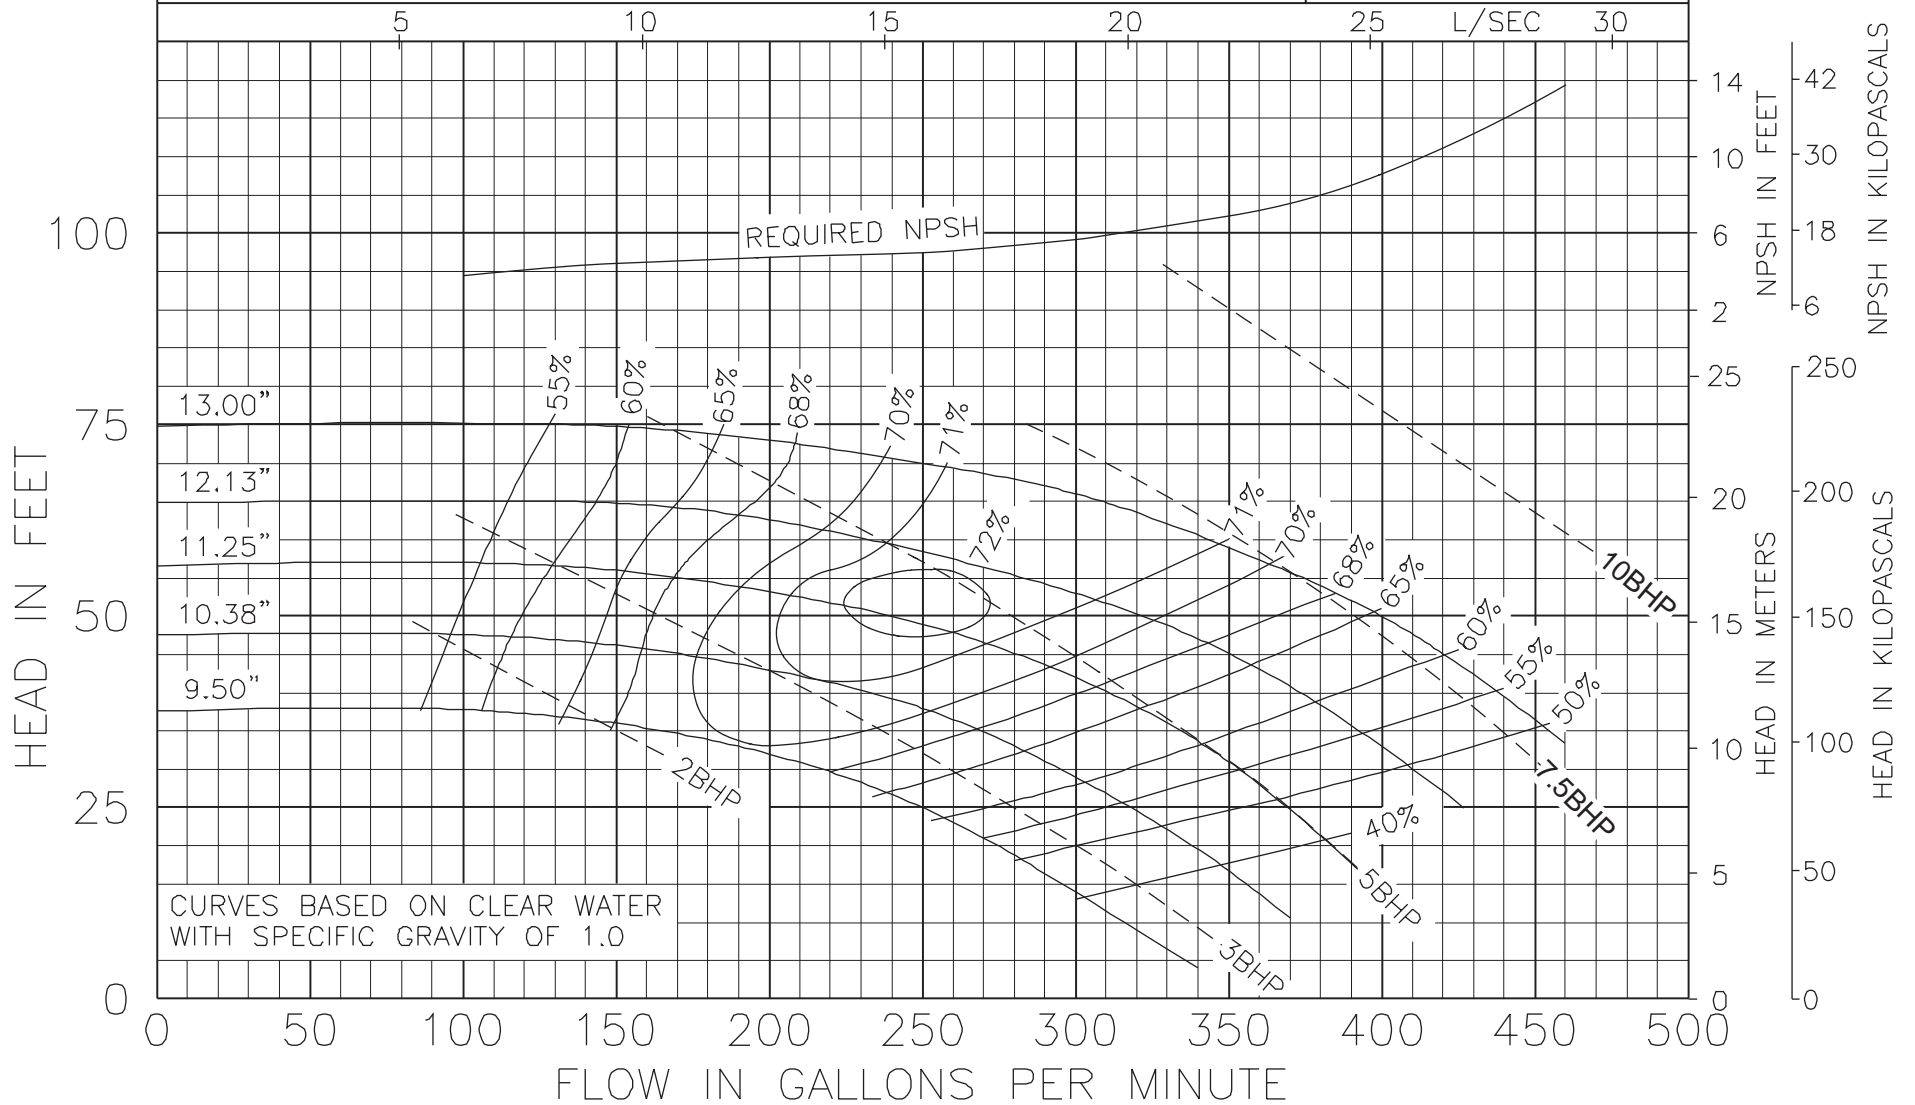

Model 4013
KV & KS Series

1160 RPM
October 23, 2000

Curve no. 1915
Min. Imp. Dia. 9.50
Size 4 x 4 x 13