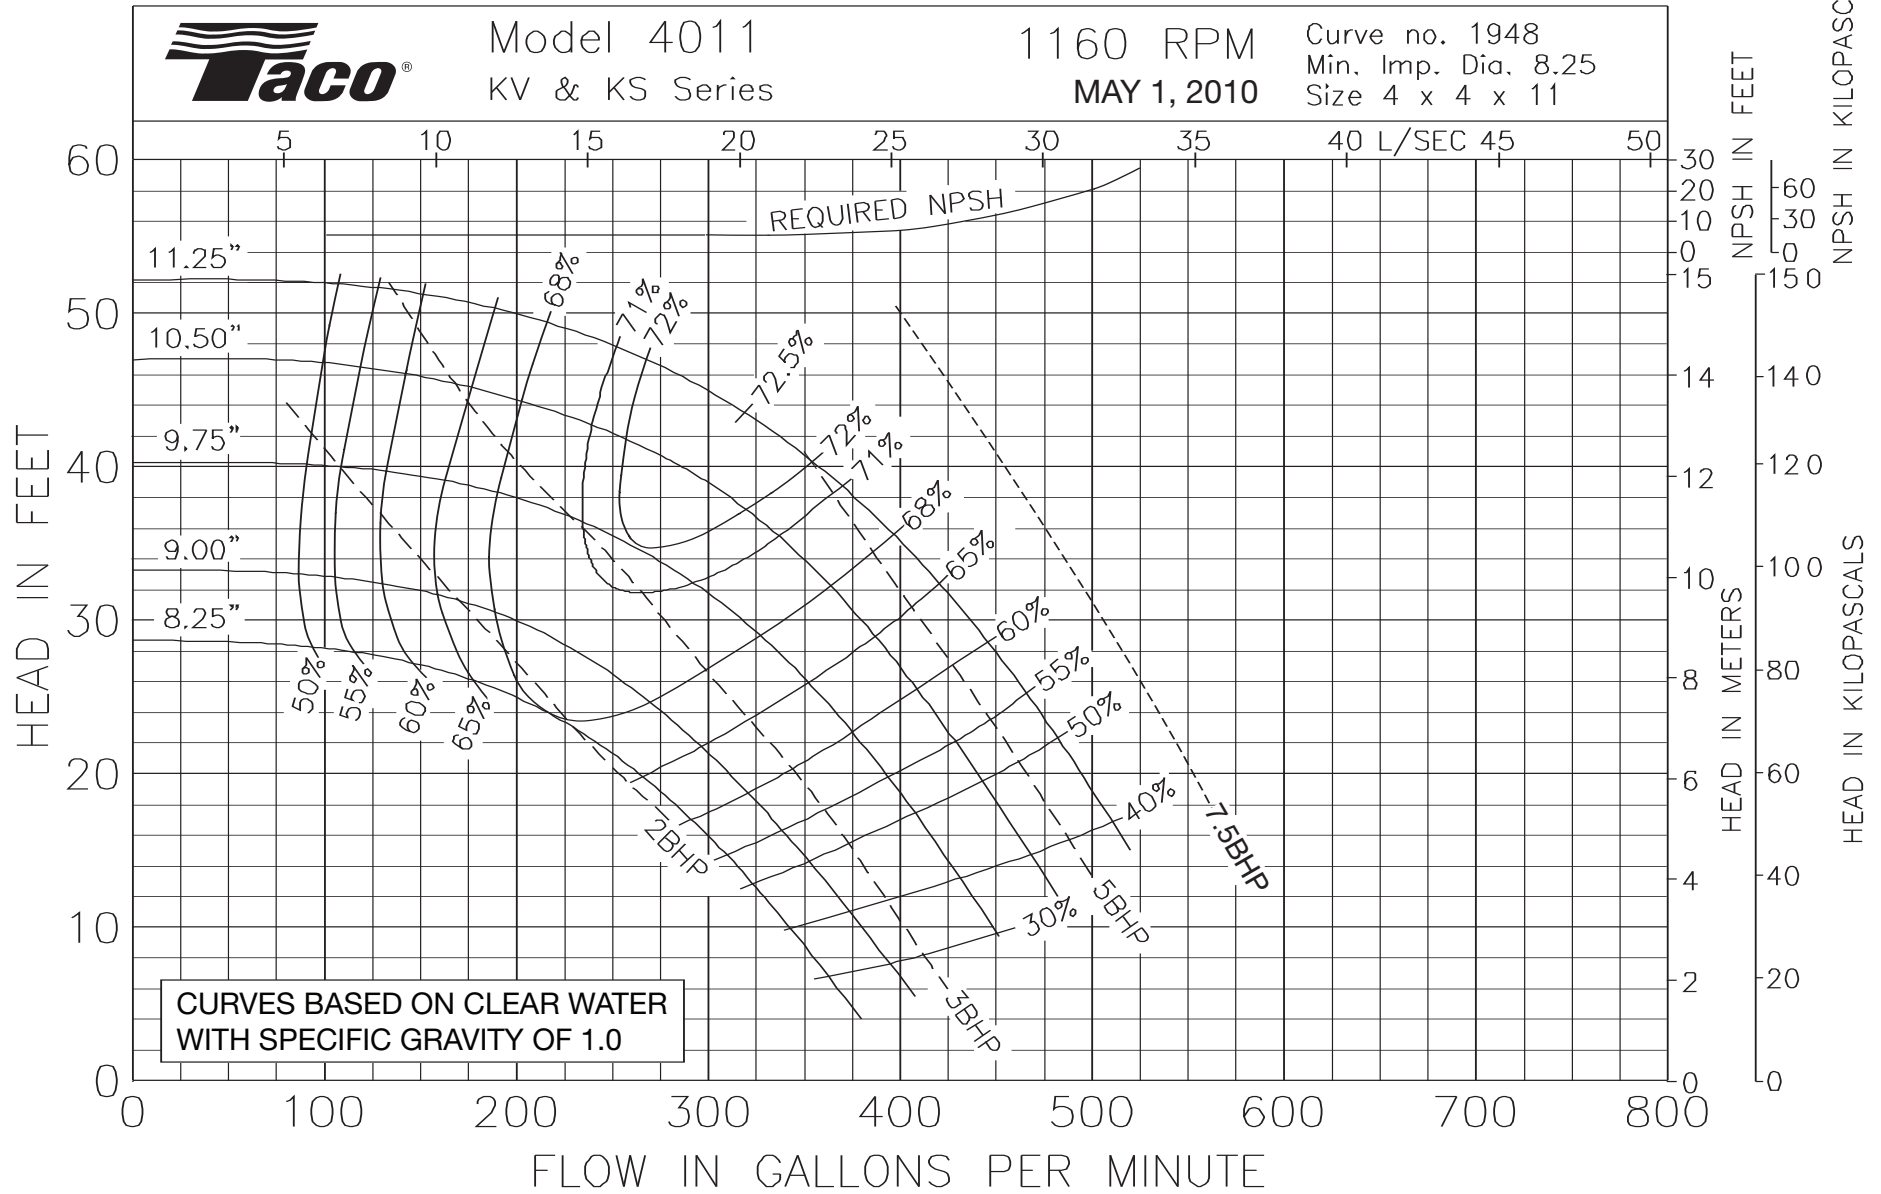

1160 RPM
October 23, 2000

Curve no. 1945
Min. Imp. Dia. 5.50"
Size 4 x 4 x 7

Model 4009
KV & KS Series

1160 RPM
October 23, 2000

Curve no. 1983
Min. Imp. Dia. 6.75
Size 4 x 4 x 9

Model 4011
KV & KS Series

1160 RPM
MAY 1, 2010

Curve no. 1948
Min. Imp. Dia. 8.25
Size 4 x 4 x 11

Model 4013
KV & KS Series

1160 RPM
October 23, 2000

Curve no. 1915
Min. Imp. Dia. 9.50
Size 4 x 4 x 13

Model 4075
KV & KS Series

1160 RPM
JANUARY 09, 2003

Curve no. 2240
Min. Imp. Dia. 6.25"
Size 4 x 4 x 7.0

Model 5007
KV & KS Series

1160 RPM
MAY 1, 2010

Curve no. 1952
Min. Imp. Dia. 5.50
Size 5 x 5 x 7

Model 5075
KV & KS Series

1160 RPM
MAY 1, 2010

Curve no. 2245
Min. Imp. Dia. 5.75"
Size 5 x 5 x 7.0

Model 5095
KV & KS Series

1160 RPM
MAY 1, 2010

Curve no. 2493
Min. Imp. Dia. 7.5"
Size 5 X 5 X 9.25

Model 6009
KV & KS Series

1160 RPM
MAY 1, 2010

Curve no. 1903
Min. Imp. Dia. 6.75
Size 6 x 6 x 9

Model 6011
KV & KS Series