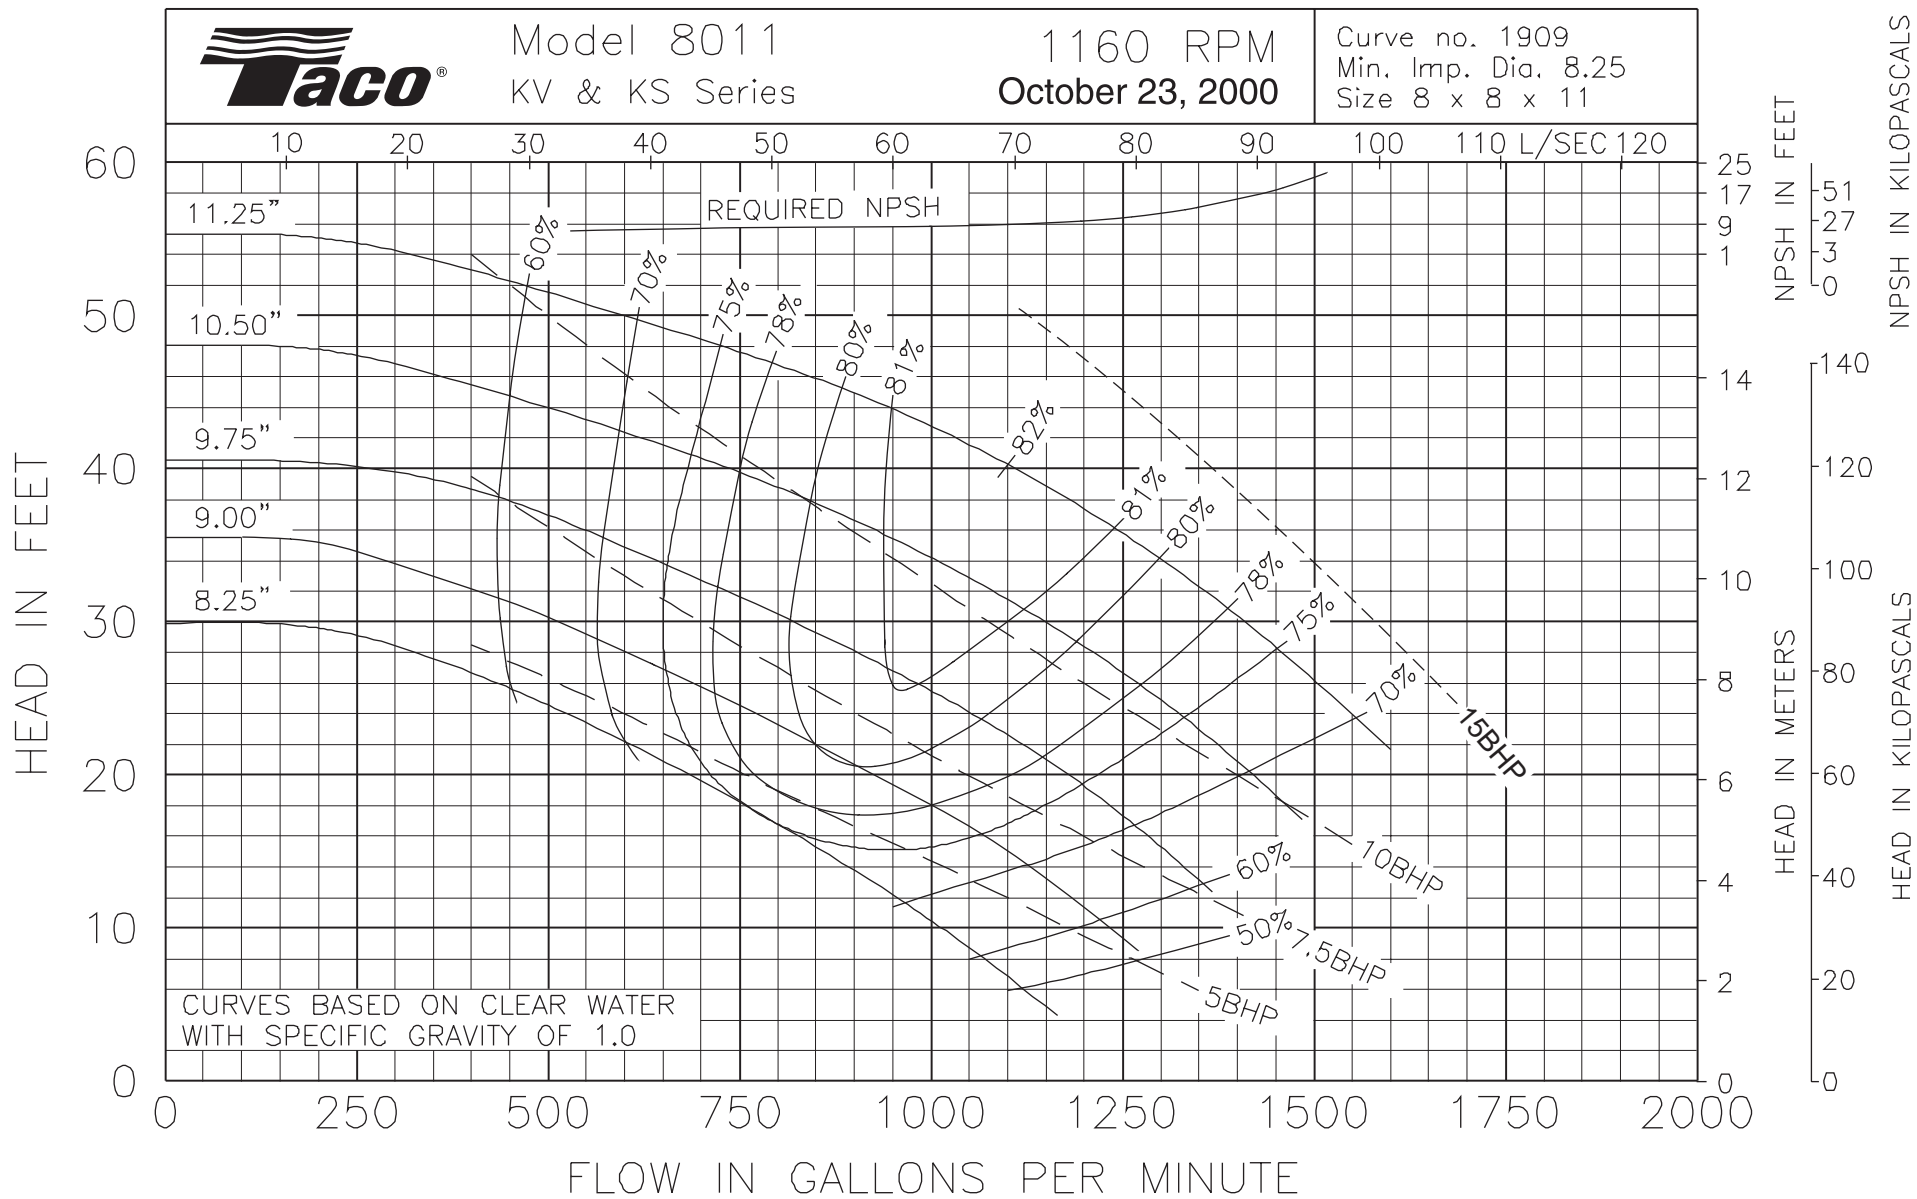

Curve no. 2240
Min. Imp. Dia. 6.25"
Size 4 x 4 x 7.0

Model 5007
KV & KS Series

1160 RPM
MAY 1, 2010

Curve no. 1952
Min. Imp. Dia. 5.50
Size 5 x 5 x 7

Model 5075
KV & KS Series

1160 RPM
MAY 1, 2010

Curve no. 2245
Min. Imp. Dia. 5.75"
Size 5 x 5 x 7.0

Model 5095
KV & KS Series

1160 RPM
MAY 1, 2010

Curve no. 2493
Min. Imp. Dia. 7.5"
Size 5 X 5 X 9.25

Model 6009
KV & KS Series

1160 RPM
MAY 1, 2010

Curve no. 1903
Min. Imp. Dia. 6.75
Size 6 x 6 x 9

Model 6011
KV & KS Series

1160 RPM
MAY 1, 2010

Curve no. 1906
Imp. Dia. 8.25
Size 6 x 6 x 11

Model 6013
KV & KS Series

1160 RPM
October 23, 2000

Curve no. 1918
Min. Imp. Dia. 9,50
Size 6 x 6 x 13

Model 8013
KV & KS Series

1160 RPM
October 23, 2000