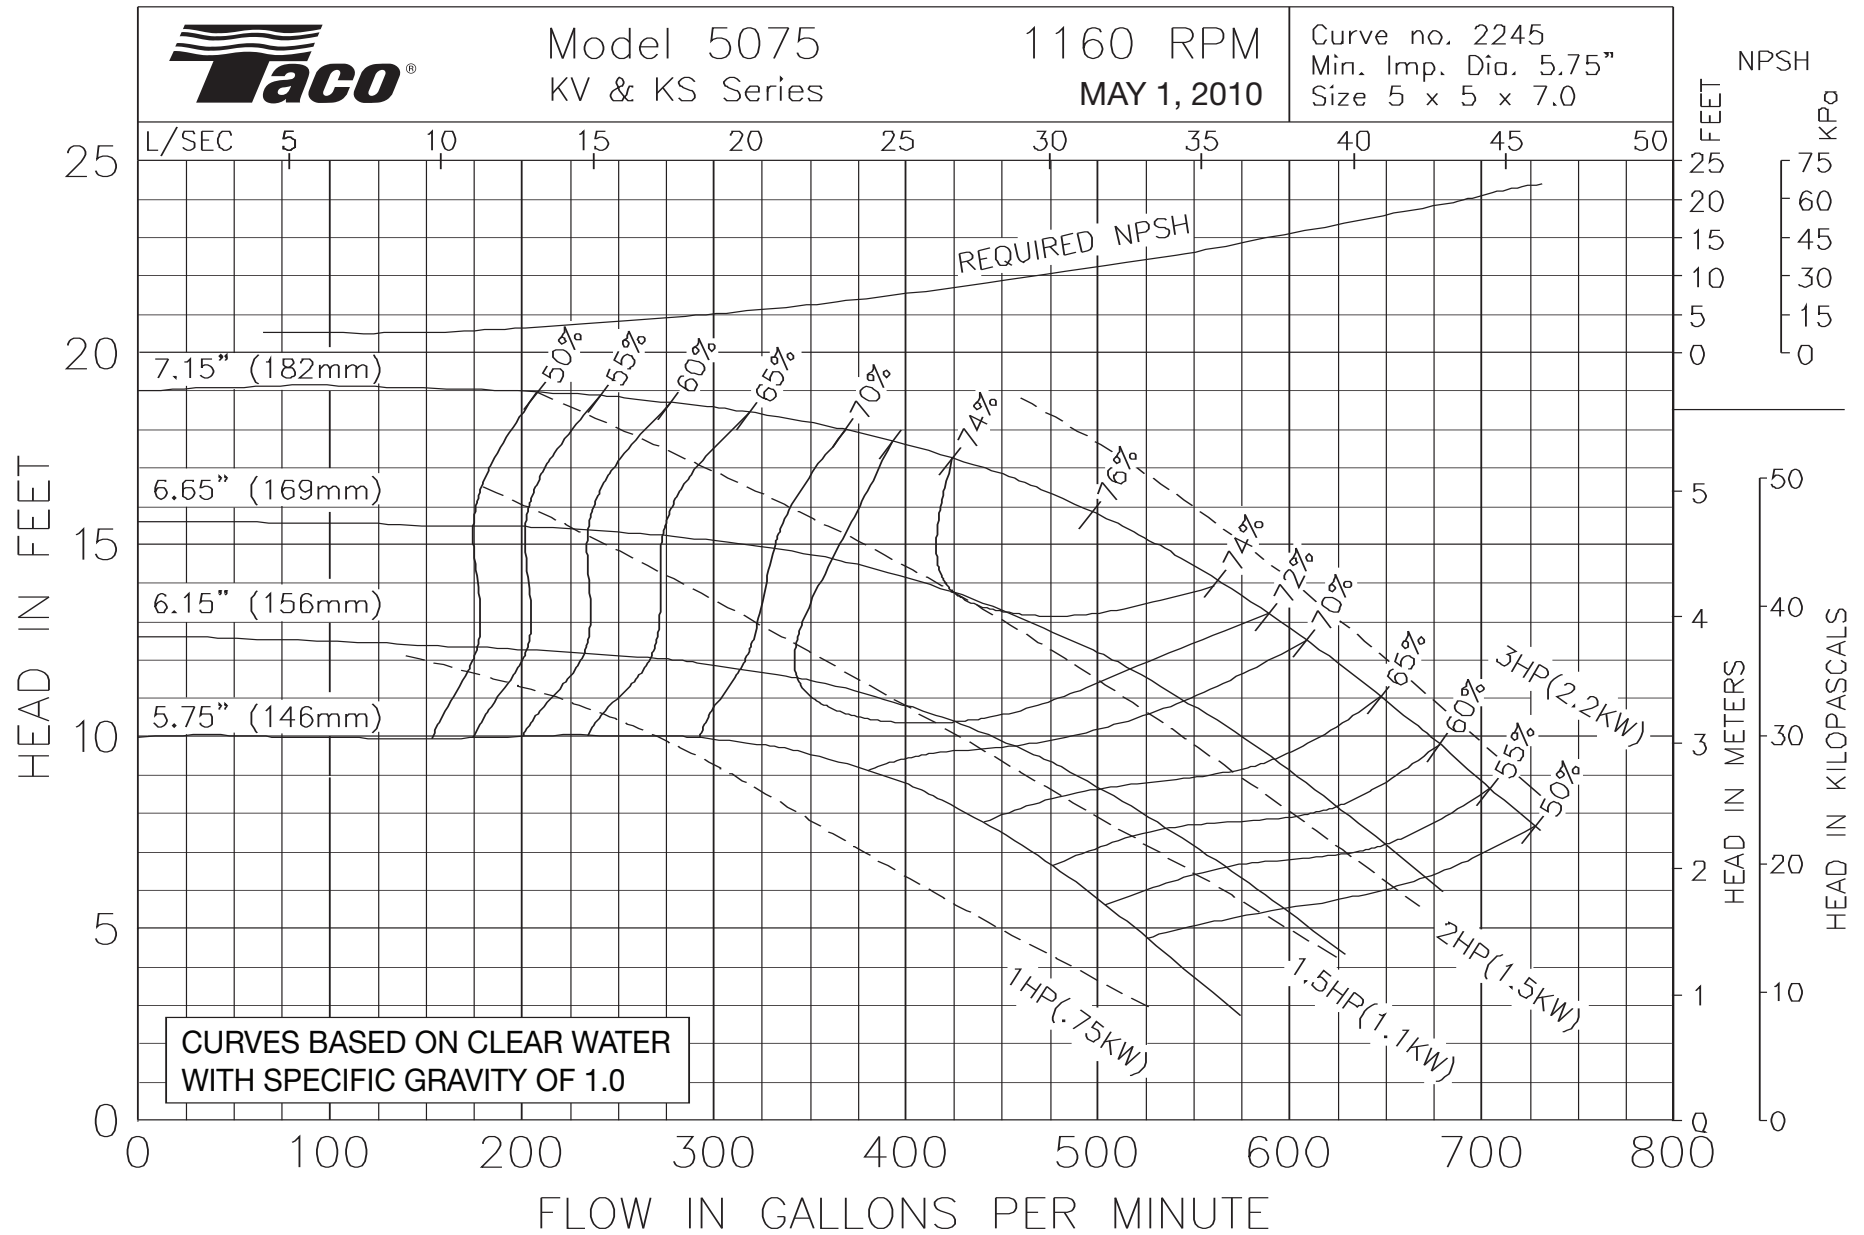

Curve no. 2240
Min. Imp. Dia. 6.25"
Size 4 x 4 x 7.0

Model 5007
KV & KS Series

1160 RPM
MAY 1, 2010

Curve no. 1952
Min. Imp. Dia. 5.50
Size 5 x 5 x 7

Model 5075
KV & KS Series

1160 RPM
MAY 1, 2010

Curve no. 2245
Min. Imp. Dia. 5.75"
Size 5 x 5 x 7.0

Model 5095
KV & KS Series

1160 RPM
MAY 1, 2010

Curve no. 2493
Min. Imp. Dia. 7.5"
Size 5 X 5 X 9.25

Model 6009
KV & KS Series

1160 RPM
MAY 1, 2010

Curve no. 1903
Min. Imp. Dia. 6.75
Size 6 x 6 x 9

Model 6011
KV & KS Series