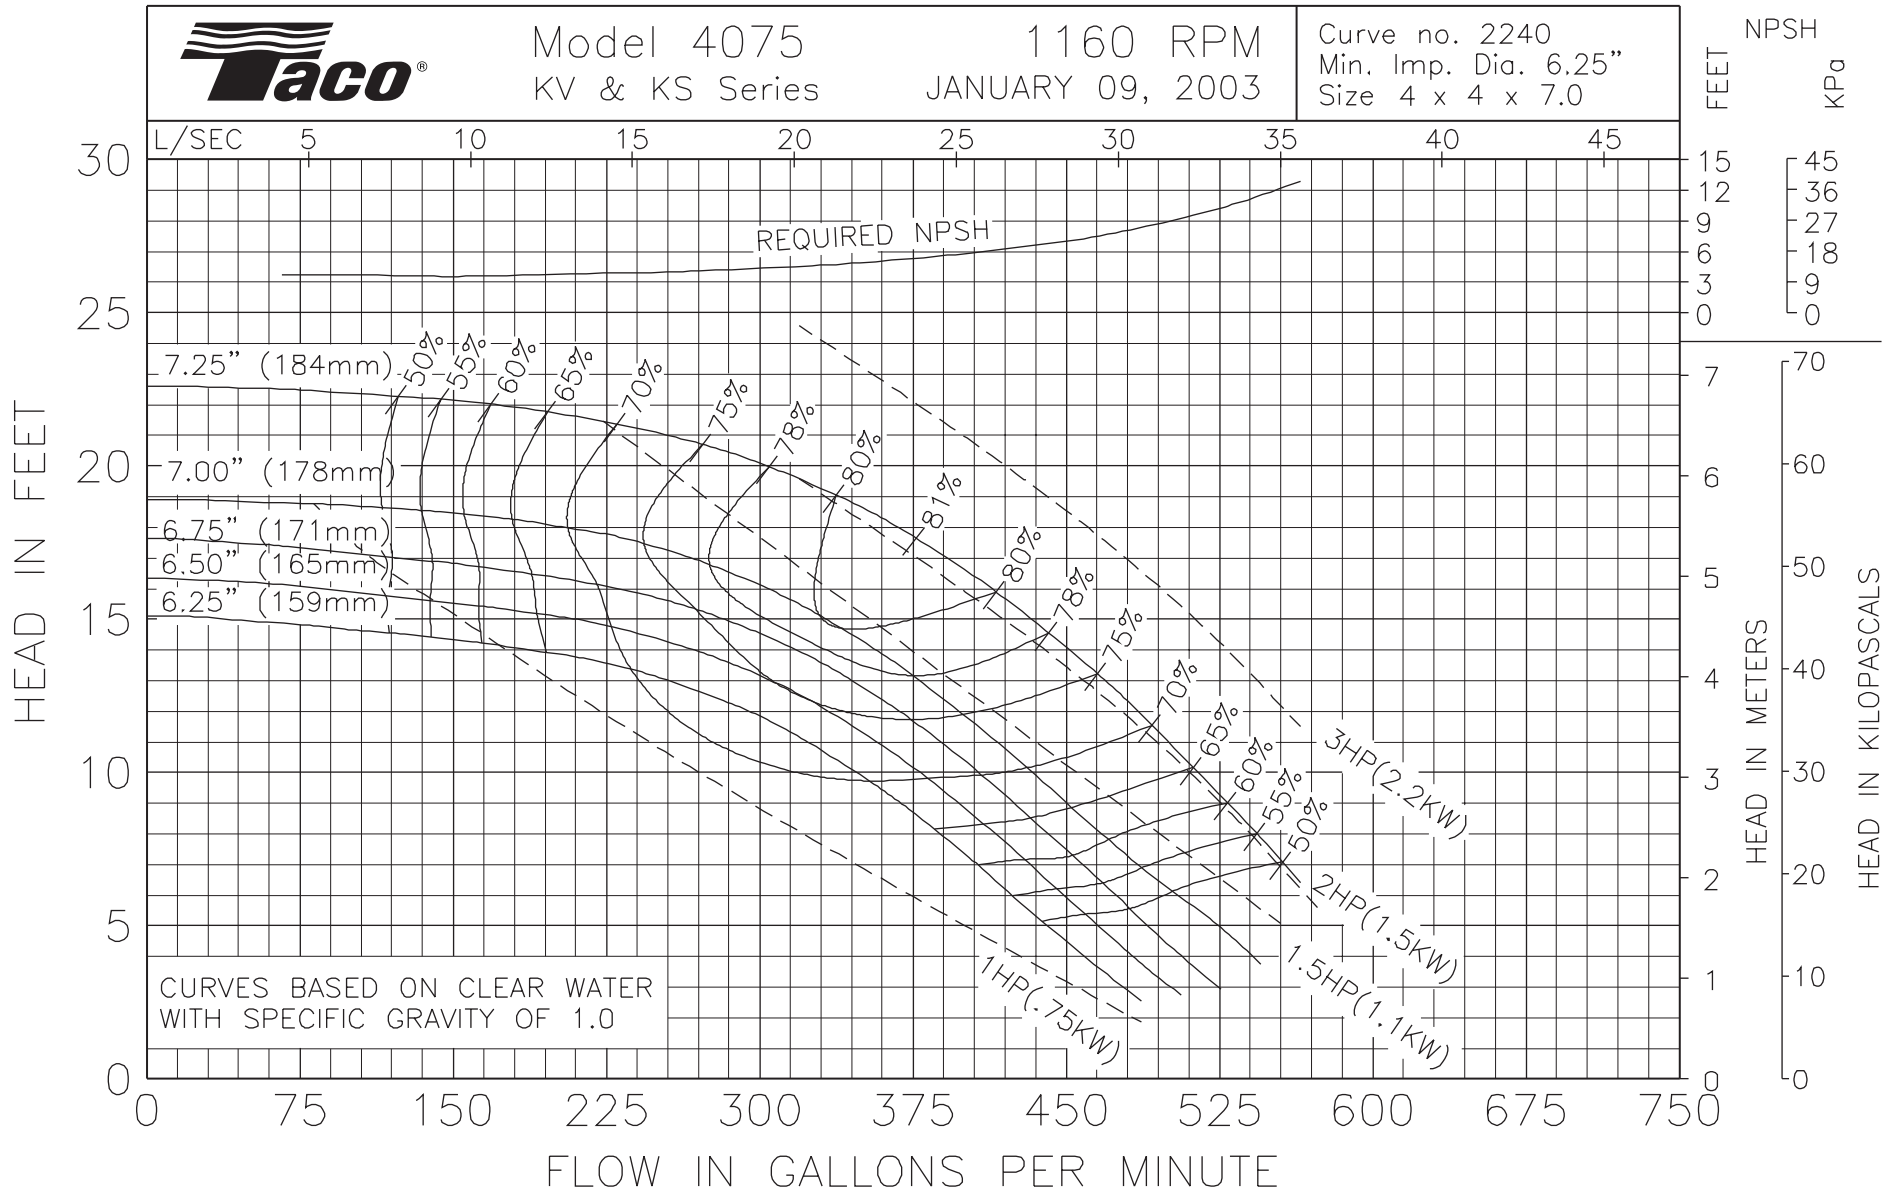

Curve no. 1948
Min. Imp. Dia. 8.25
Size 4 x 4 x 11

Model 4013
KV & KS Series

1160 RPM
October 23, 2000

Curve no. 1915
Min. Imp. Dia. 9.50
Size 4 x 4 x 13

Model 4075
KV & KS Series

1160 RPM
JANUARY 09, 2003

Curve no. 2240
Min. Imp. Dia. 6.25"
Size 4 x 4 x 7.0

Model 5007
KV & KS Series

1160 RPM
MAY 1, 2010

Curve no. 1952
Min. Imp. Dia. 5.50
Size 5 x 5 x 7

Model 5075
KV & KS Series

1160 RPM
MAY 1, 2010

Curve no. 2245
Min. Imp. Dia. 5.75"
Size 5 x 5 x 7.0

Model 5095
KV & KS Series

1160 RPM
MAY 1, 2010

Curve no. 2493
Min. Imp. Dia. 7.5"
Size 5 X 5 X 9.25

Model 6009
KV & KS Series

1160 RPM
MAY 1, 2010

Curve no. 1903
Min. Imp. Dia. 6.75
Size 6 x 6 x 9

Model 6011
KV & KS Series