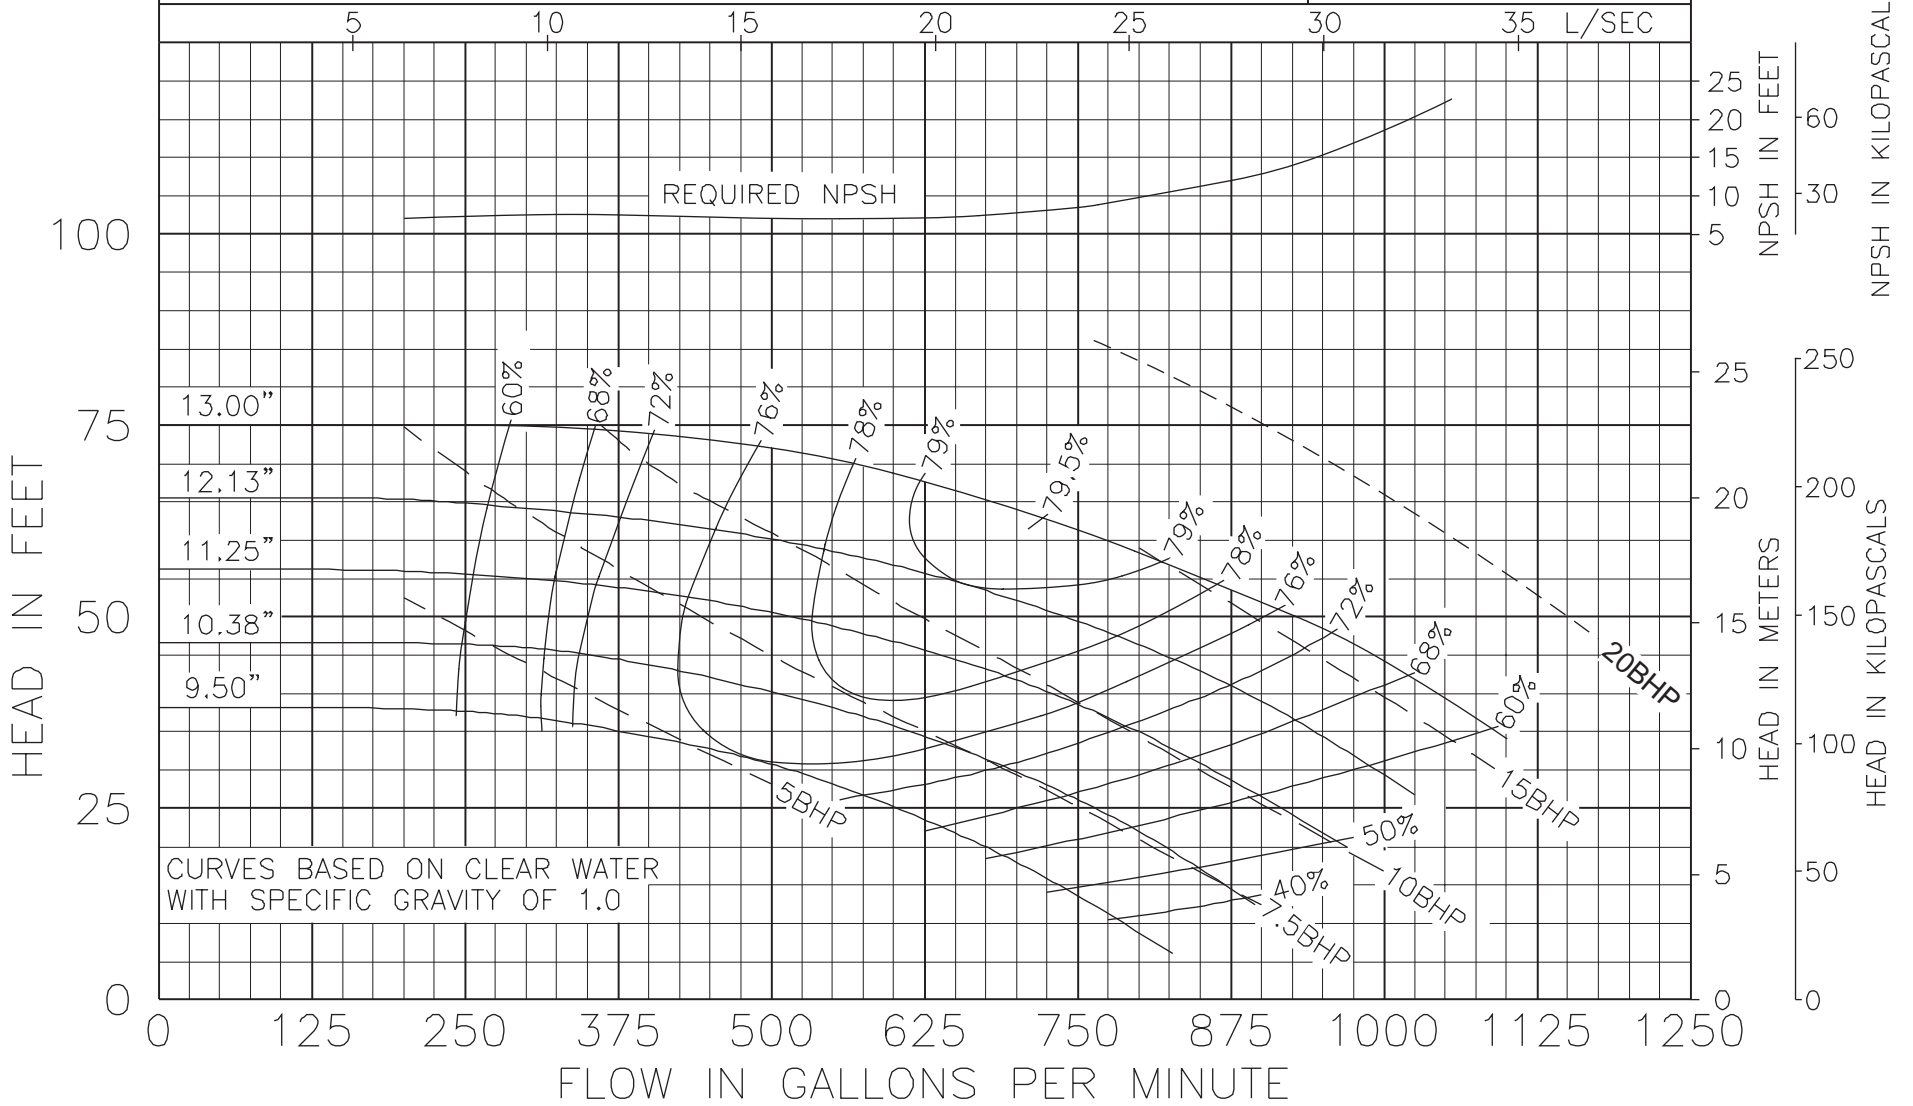

Curve no. 2240
Min. Imp. Dia. 6.25"
Size 4 x 4 x 7.0

Model 5007
KV & KS Series

1160 RPM
MAY 1, 2010

Curve no. 1952
Min. Imp. Dia. 5.50
Size 5 x 5 x 7

Model 5075
KV & KS Series

1160 RPM
MAY 1, 2010

Curve no. 2245
Min. Imp. Dia. 5.75"
Size 5 x 5 x 7.0

Model 5095
KV & KS Series

1160 RPM
MAY 1, 2010

Curve no. 2493
Min. Imp. Dia. 7.5"
Size 5 X 5 X 9.25

Model 6009
KV & KS Series

1160 RPM
MAY 1, 2010

Curve no. 1903
Min. Imp. Dia. 6.75
Size 6 x 6 x 9

Model 6011
KV & KS Series

1160 RPM
MAY 1, 2010

Curve no. 1906
Imp. Dia. 8.25
Size 6 x 6 x 11

Model 6013
KV & KS Series

1160 RPM
October 23, 2000

Curve no. 1918
Min. Imp. Dia. 9,50
Size 6 x 6 x 13

Model 8013
KV & KS Series

1160 RPM
October 23, 2000

Curve no. 1921
Min. Imp. Dia. 9.50"
Size 8 x 8 x 13