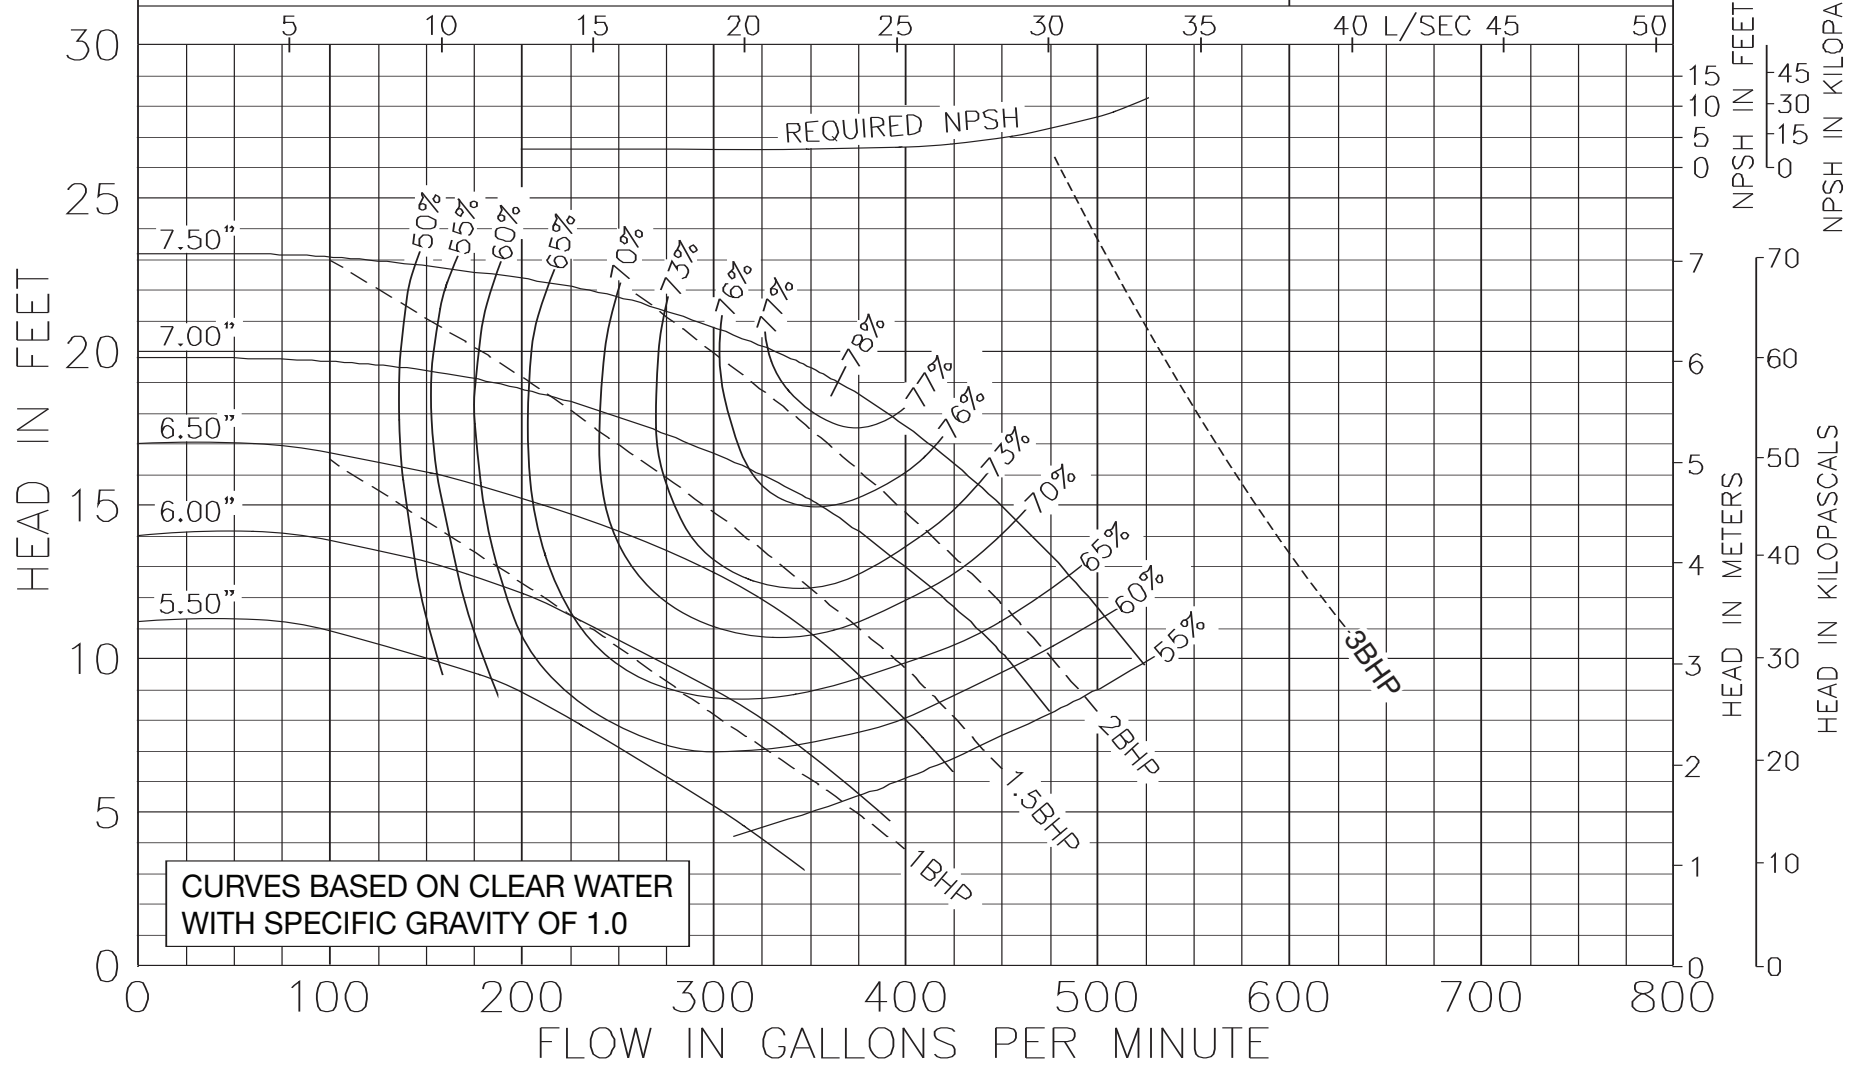

Curve no. 2240
Min. Imp. Dia. 6.25"
Size 4 x 4 x 7.0

Model 5007
KV & KS Series

1160 RPM
MAY 1, 2010

Curve no. 1952
Min. Imp. Dia. 5.50
Size 5 x 5 x 7

Model 5075
KV & KS Series

1160 RPM
MAY 1, 2010

Curve no. 2245
Min. Imp. Dia. 5.75"
Size 5 x 5 x 7.0

Model 5095
KV & KS Series

1160 RPM
MAY 1, 2010

Curve no. 2493
Min. Imp. Dia. 7.5"
Size 5 X 5 X 9.25

Model 6009
KV & KS Series

1160 RPM
MAY 1, 2010

Curve no. 1903
Min. Imp. Dia. 6.75
Size 6 x 6 x 9

Model 6011
KV & KS Series