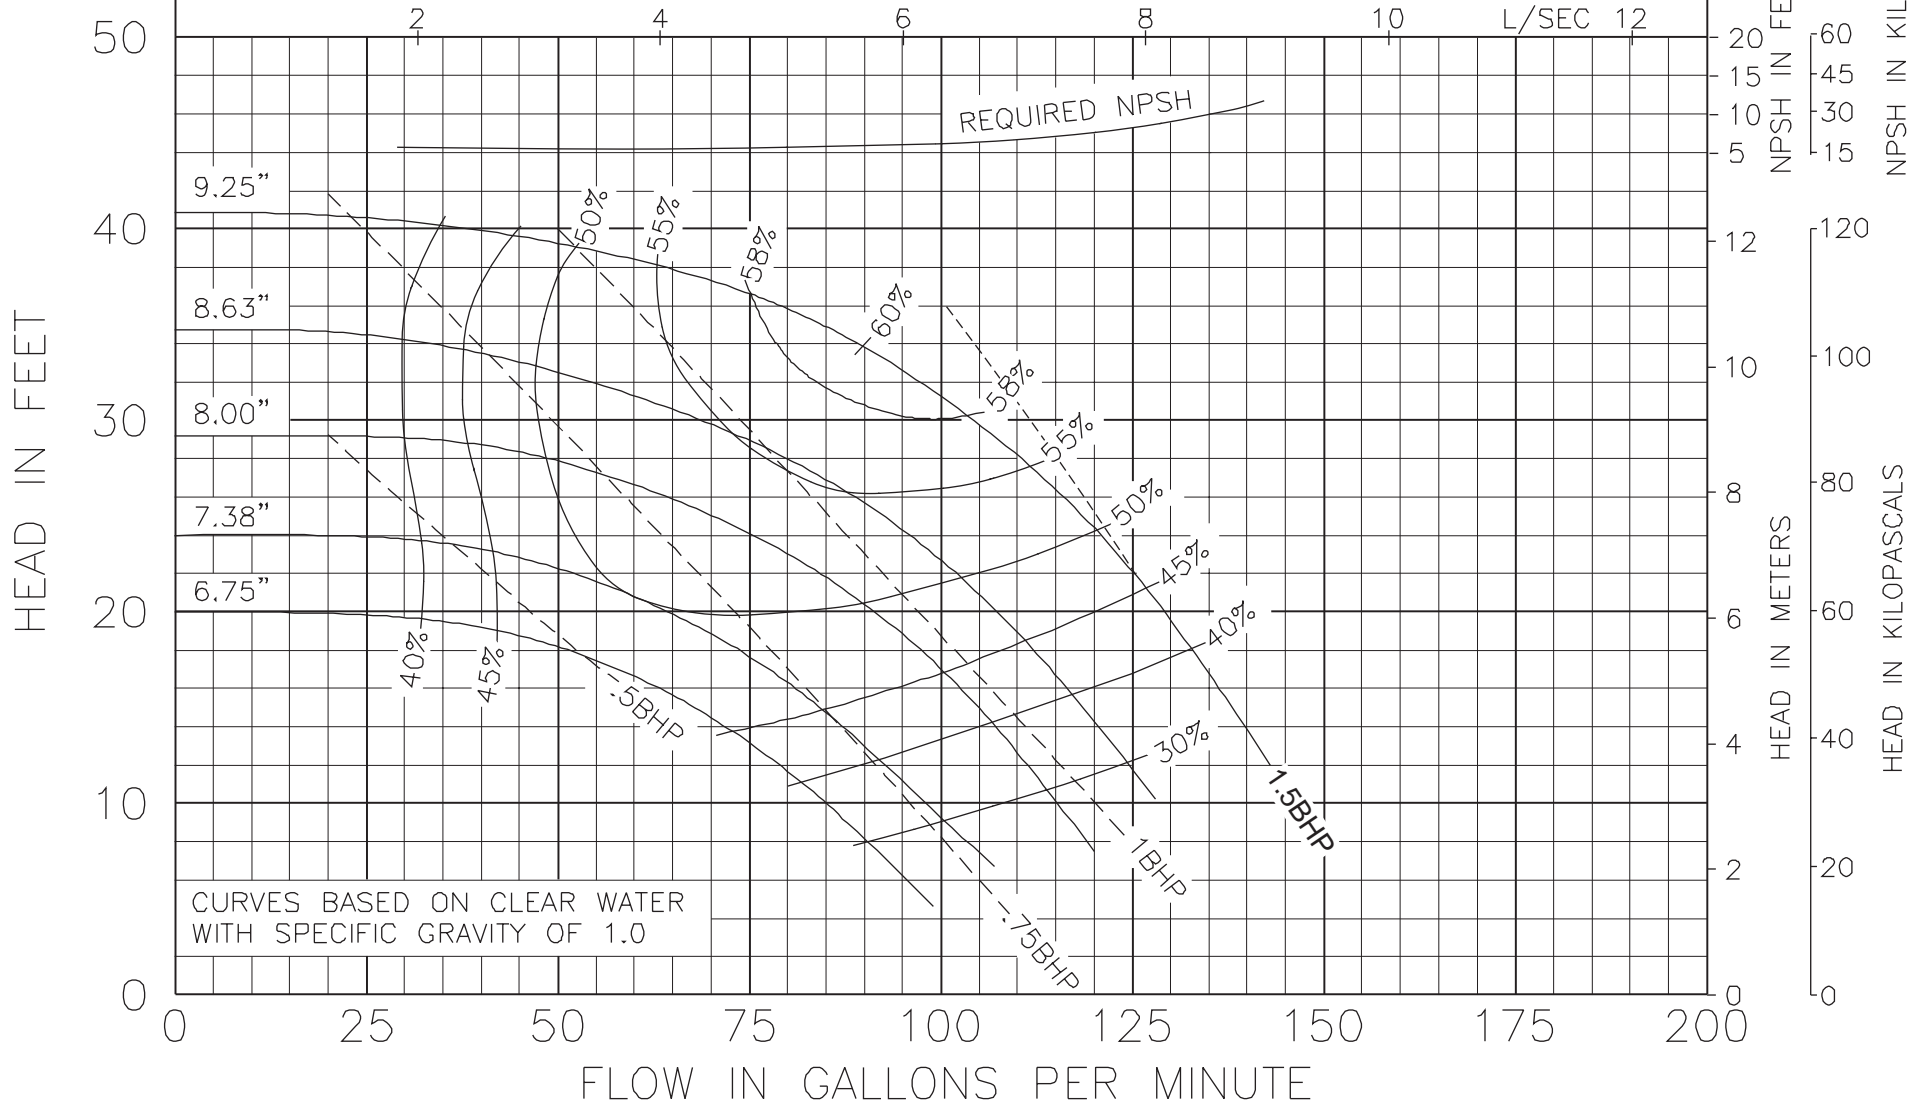

Model 2009
KV & KS Series

1160 RPM
October 23, 2000

Curve no. 1957
Min. Imp. Dia. 6.75
Size 2 x 2 x 9