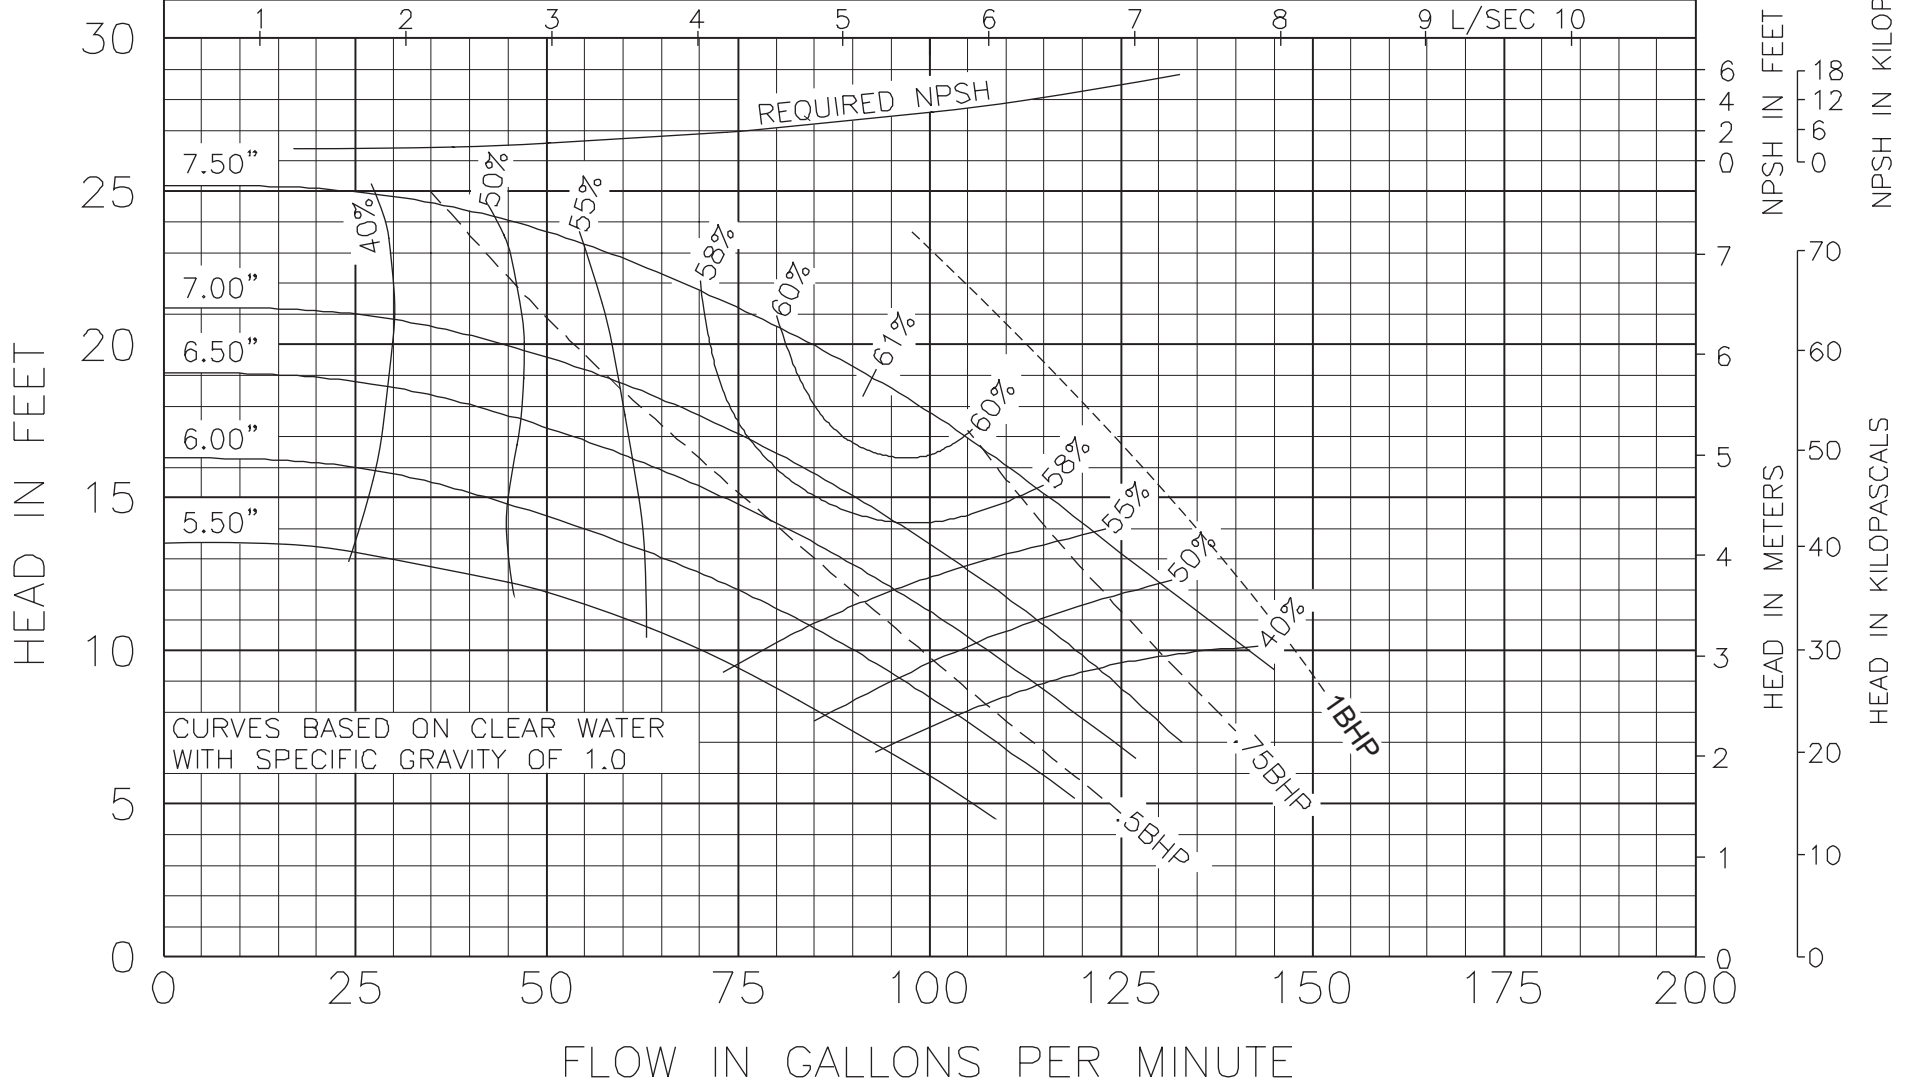

1160 RPM
October 23, 2000

Curve no. 1975
Min. Imp. Dia. 5.50
Size 1 1/2 x 1 1/2 x 7

CURVES BASED ON CLEAR WATER
WITH SPECIFIC GRAVITY OF 1.0

Model 2007
KV & KS Series

1160 RPM
October 23, 2000

Curve no. 1979
Min. Imp. Dia. 5.50
Size 2 x 2 x 7

1160 RPM
JULY 24, 2003

Curve no. 2234
Min. Imp. Dia. 8.25"
Size 2.5 x 2.5 x 10.25

Model 3007
KV & KS Series

1160 RPM
October 23, 2000

Curve no. 1971
Min. Imp. Dia. 5.50
Size 3 x 3 x 7

CURVES BASED ON CLEAR WATER
WITH SPECIFIC GRAVITY OF 1.0

Curve no. 2240
Min. Imp. Dia. 6.25"
Size 4 x 4 x 7.0

Model 5007
KV & KS Series

1160 RPM
MAY 1, 2010

Curve no. 1952
Min. Imp. Dia. 5.50
Size 5 x 5 x 7

Model 5075
KV & KS Series

1160 RPM
MAY 1, 2010

Curve no. 2245
Min. Imp. Dia. 5.75"
Size 5 x 5 x 7.0

Model 5095
KV & KS Series

1160 RPM
MAY 1, 2010

Curve no. 2493
Min. Imp. Dia. 7.5"
Size 5 X 5 X 9.25

Model 6009
KV & KS Series

1160 RPM
MAY 1, 2010

Curve no. 1903
Min. Imp. Dia. 6.75
Size 6 x 6 x 9

Model 6011
KV & KS Series