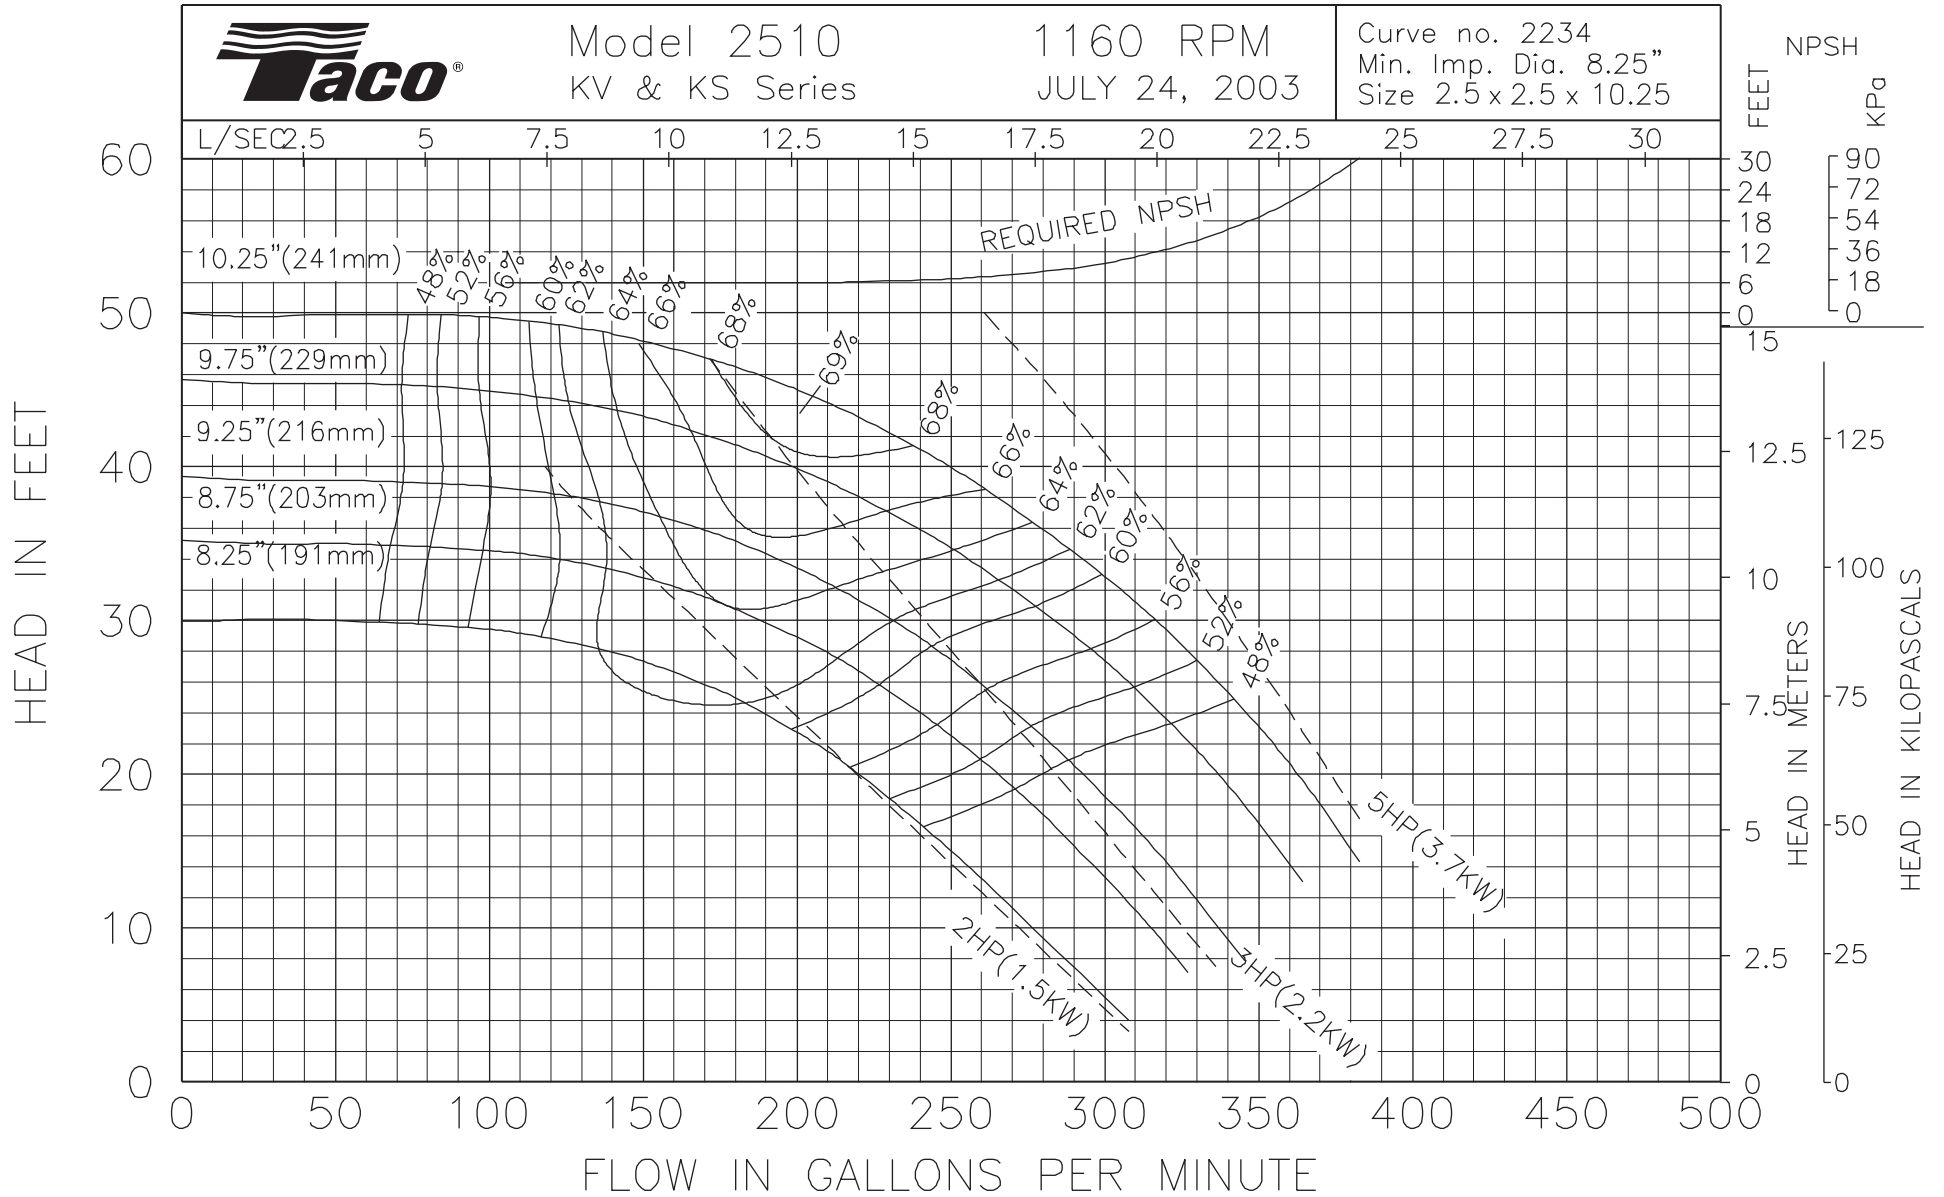

1160 RPM
October 23, 2000

Curve no. 1975
Min. Imp. Dia. 5.50
Size 1 1/2 x 1 1/2 x 7

CURVES BASED ON CLEAR WATER
WITH SPECIFIC GRAVITY OF 1.0

Model 2007
KV & KS Series

1160 RPM
October 23, 2000

Curve no. 1979
Min. Imp. Dia. 5.50
Size 2 x 2 x 7

Model 2009
KV & KS Series

1160 RPM
October 23, 2000

Curve no. 1957
Min. Imp. Dia. 6.75
Size 2 x 2 x 9

Model 2011
KV & KS Series

1160 RPM
October 23, 2000

Curve no. 1927
Min. Imp. Dia. 8.25
Size 2 x 2 x 11

Model 2510
KV & KS Series

1160 RPM
JULY 24, 2003

Curve no. 2234
Min. Imp. Dia. 8.25"
Size 2.5 x 2.5 x 10.25

Model 3007
KV & KS Series

1160 RPM
October 23, 2000

Curve no. 1971
Min. Imp. Dia. 5.50
Size 3 x 3 x 7

CURVES BASED ON CLEAR WATER
WITH SPECIFIC GRAVITY OF 1.0

Curve no. 2240
Min. Imp. Dia. 6.25"
Size 4 x 4 x 7.0

Model 5007
KV & KS Series

1160 RPM
MAY 1, 2010

Curve no. 1952
Min. Imp. Dia. 5.50
Size 5 x 5 x 7

Model 5075
KV & KS Series

1160 RPM
MAY 1, 2010

Curve no. 2245
Min. Imp. Dia. 5.75"
Size 5 x 5 x 7.0