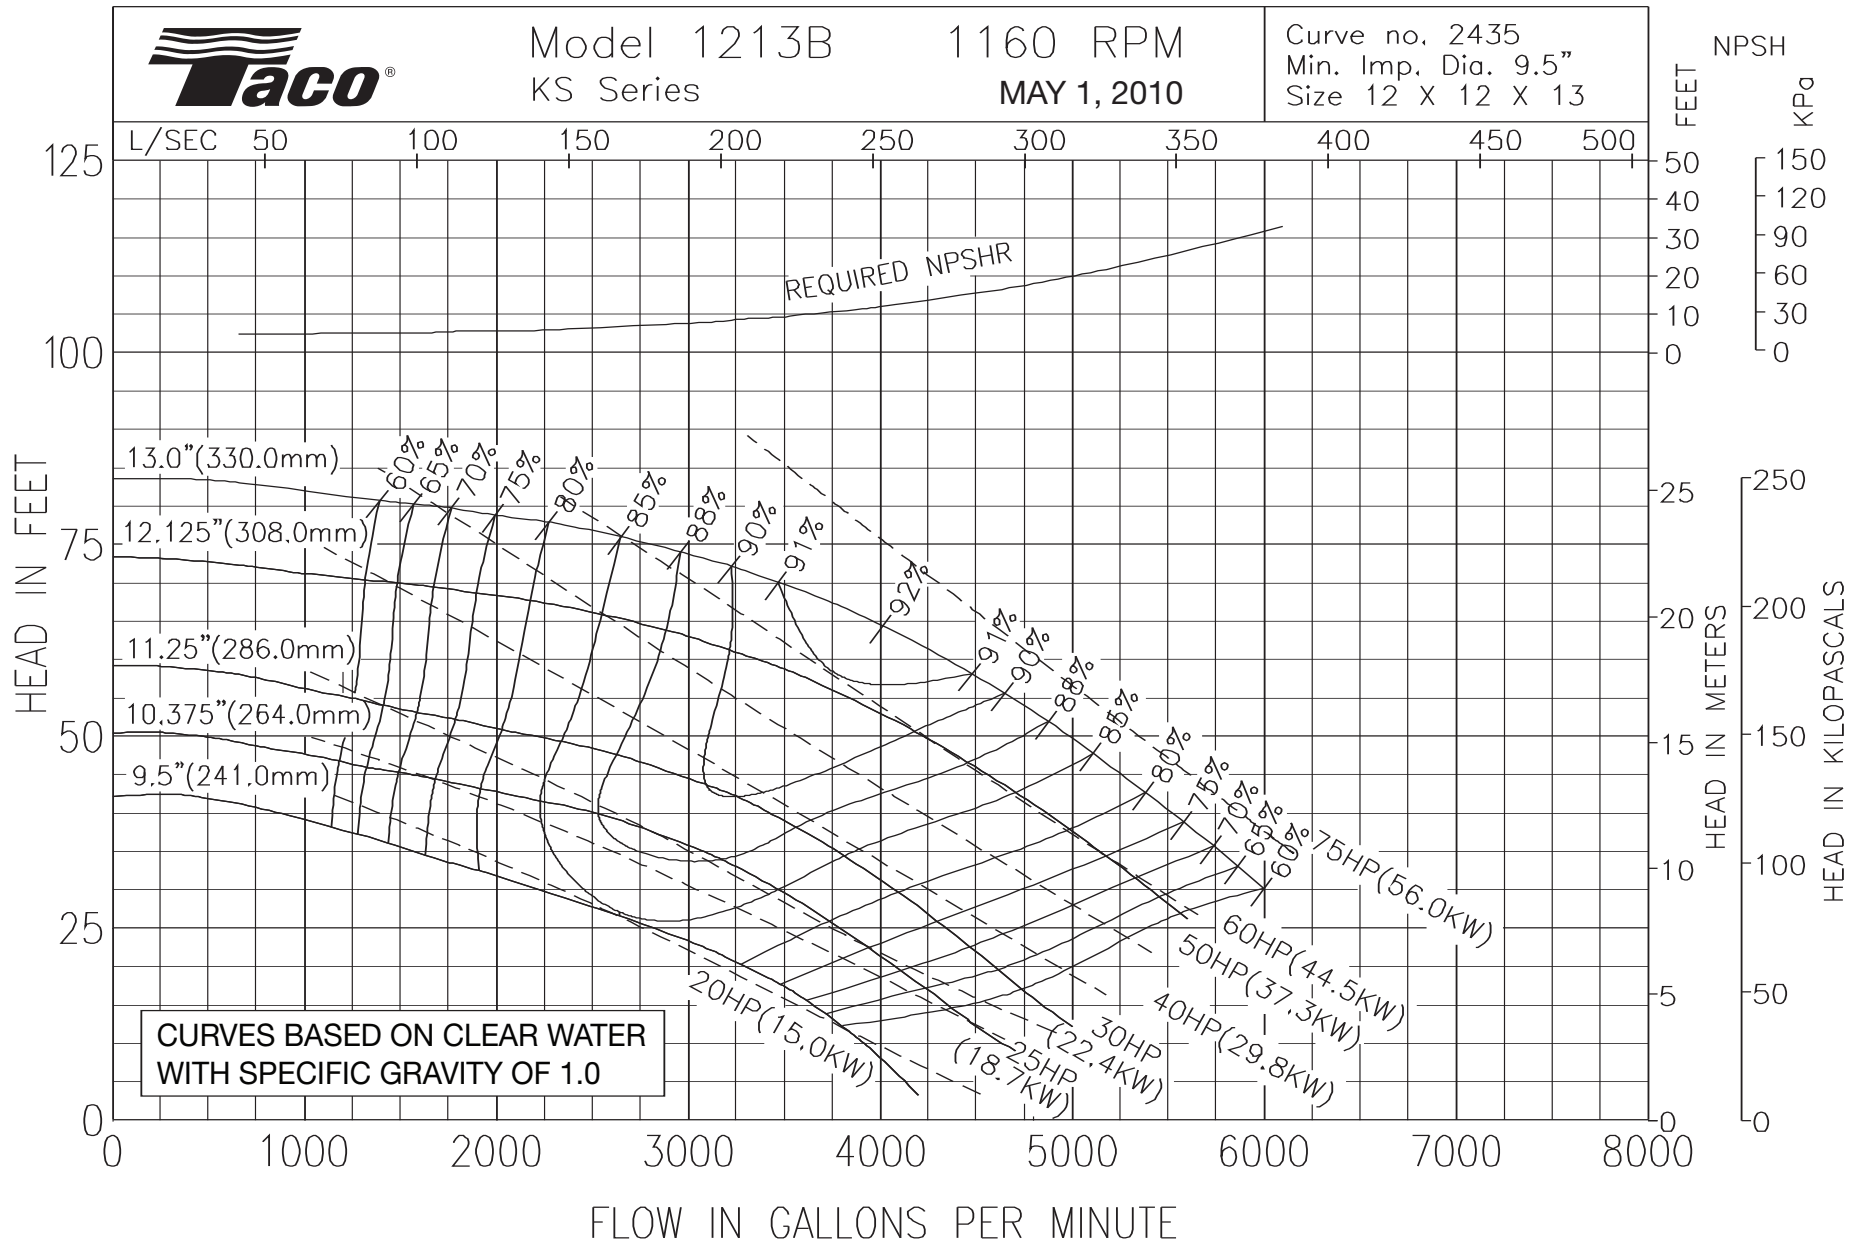

Model 1213B
KS Series

1160 RPM
MAY 1, 2010

Curve no. 2435
Min. Imp. Dia. 9.5"
Size 12 X 12 X 13