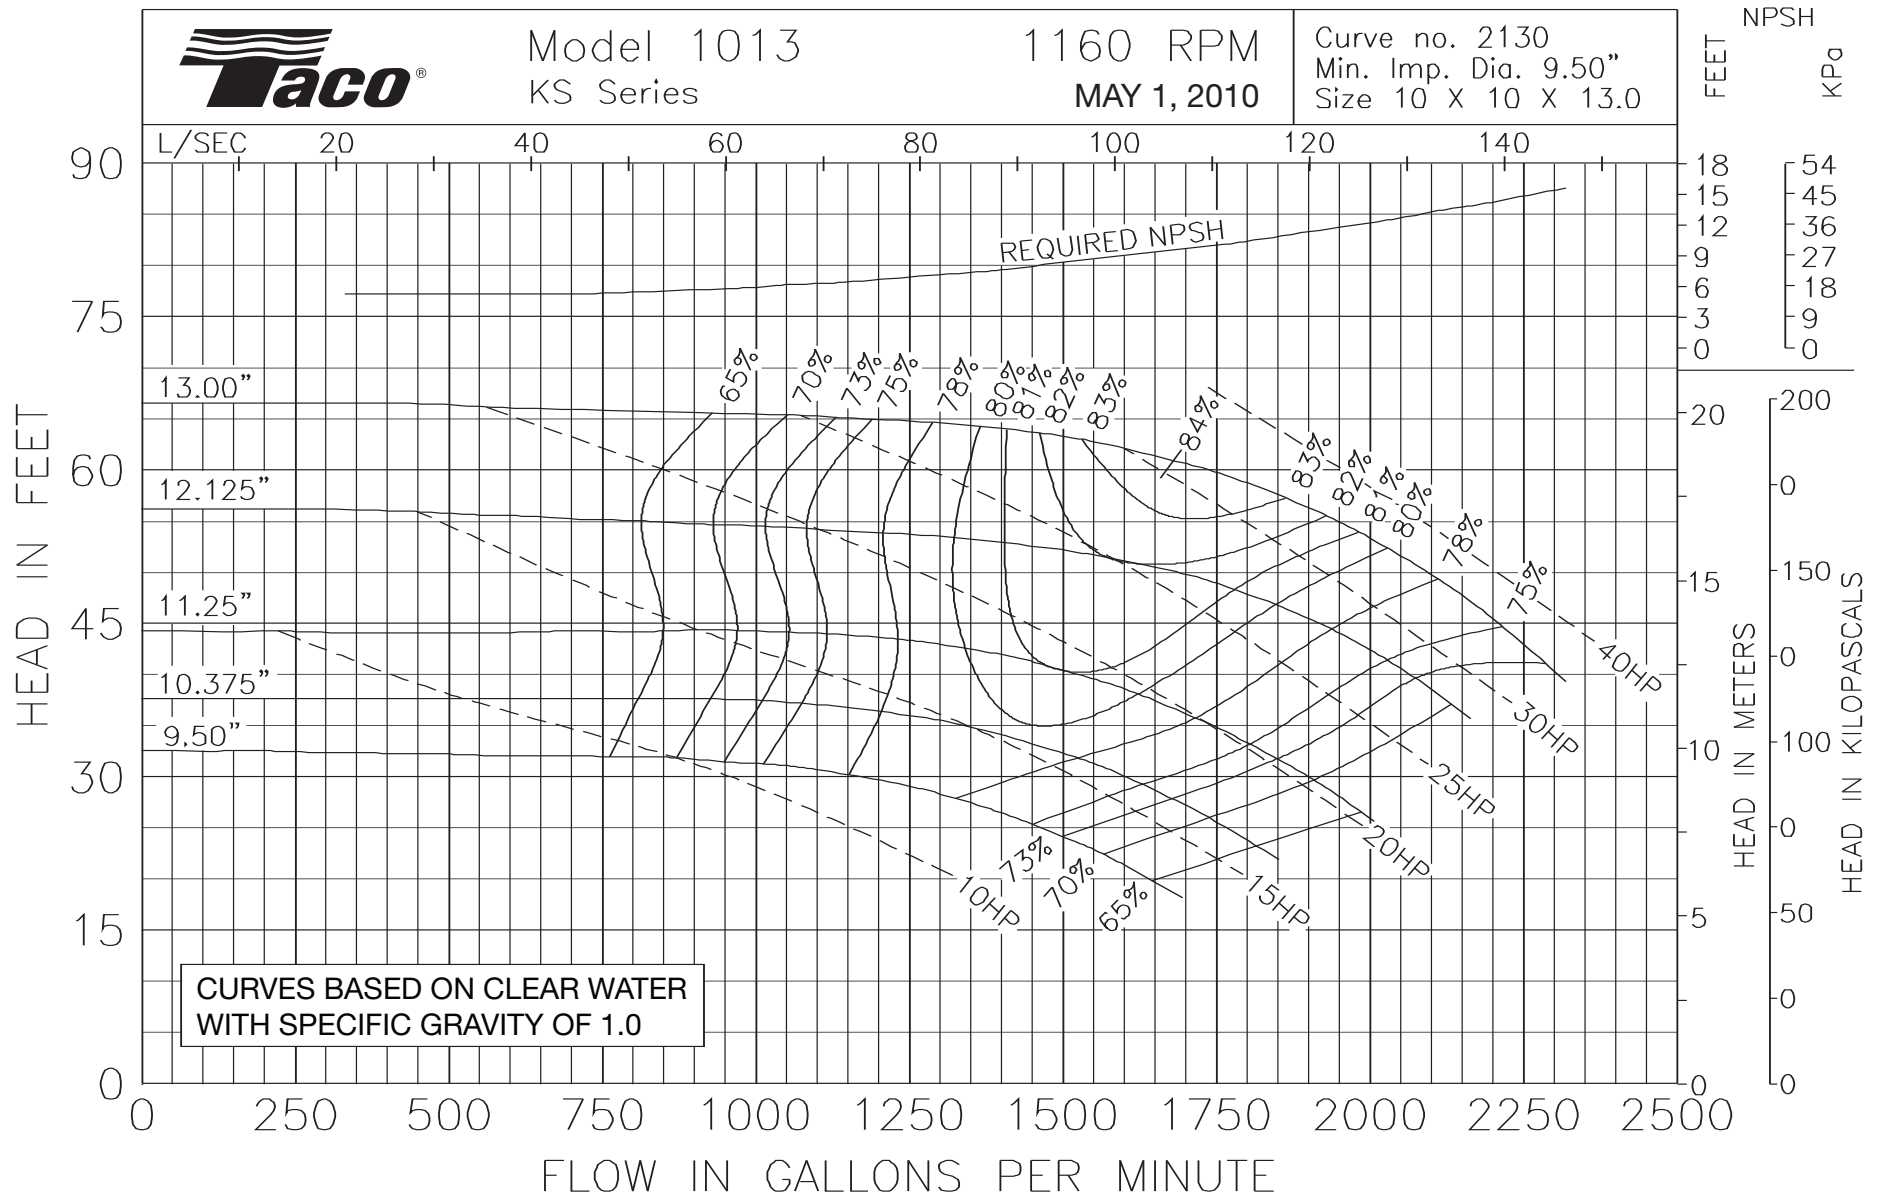

Model 1013
KS Series

1160 RPM
MAY 1, 2010

Curve no. 2130
Min. Imp. Dia. 9.50"
Size 10 X 10 X 13.0

Model 1213B
KS Series

1160 RPM
MAY 1, 2010

Curve no. 2435
Min. Imp. Dia. 9.5"
Size 12 X 12 X 13

Model 1507
KV & KS Series

1160 RPM
October 23, 2000

Curve no. 1975
Min. Imp. Dia. 5.50
Size 1 1/2 x 1 1/2 x 7

CURVES BASED ON CLEAR WATER
WITH SPECIFIC GRAVITY OF 1.0

Model 2007
KV & KS Series

1160 RPM
October 23, 2000

Curve no. 1979
Min. Imp. Dia. 5.50
Size 2 x 2 x 7

1160 RPM
JULY 24, 2003

Curve no. 2234
Min. Imp. Dia. 8.25"
Size 2.5 x 2.5 x 10.25

Model 3007
KV & KS Series

1160 RPM
October 23, 2000

Curve no. 1971
Min. Imp. Dia. 5.50
Size 3 x 3 x 7

CURVES BASED ON CLEAR WATER
WITH SPECIFIC GRAVITY OF 1.0

Curve no. 2240
Min. Imp. Dia. 6.25"
Size 4 x 4 x 7.0

Model 5007
KV & KS Series

1160 RPM
MAY 1, 2010

Curve no. 1952
Min. Imp. Dia. 5.50
Size 5 x 5 x 7

Model 5075
KV & KS Series

1160 RPM
MAY 1, 2010

Curve no. 2245
Min. Imp. Dia. 5.75"
Size 5 x 5 x 7.0