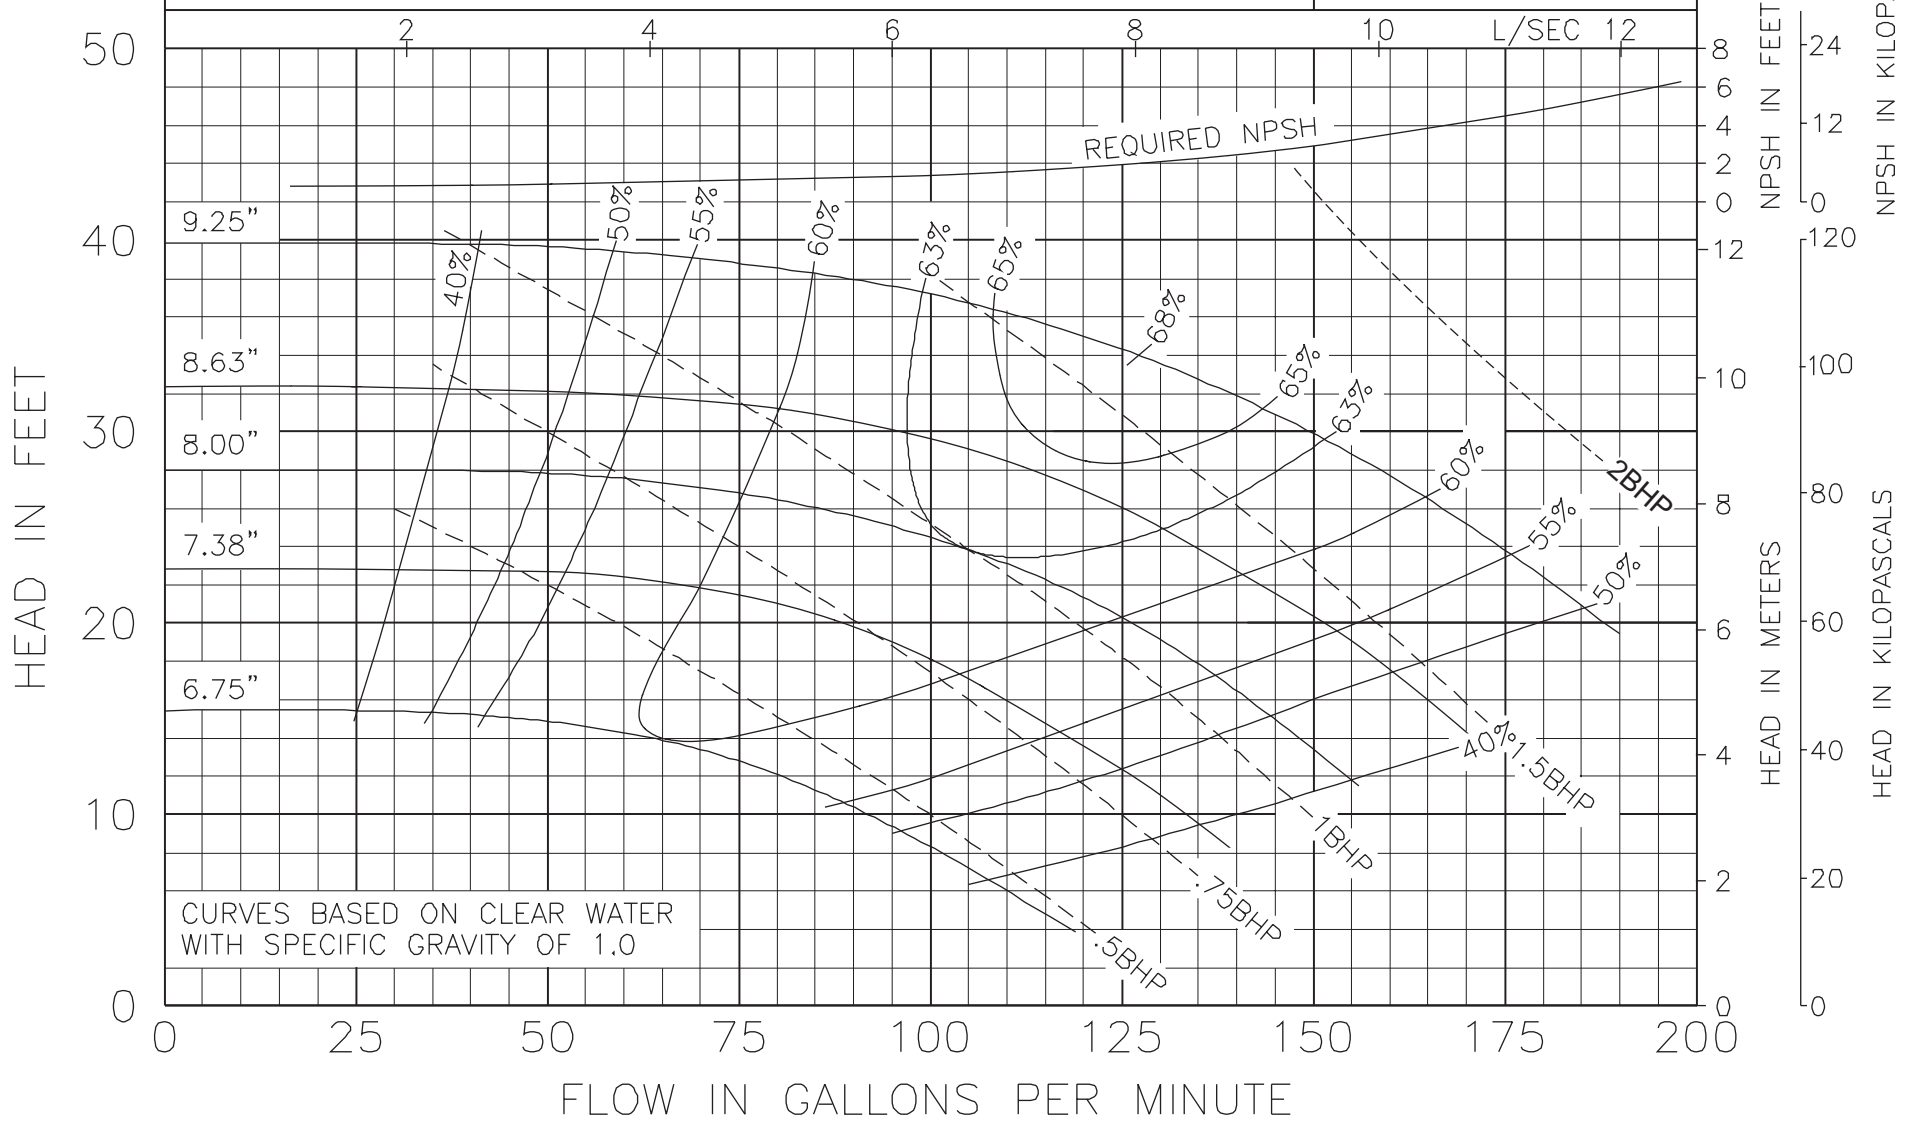

Model 3009
KV & KS Series

1160 RPM
October 23, 2000

Curve no. 1964
Min. Imp. Dia. 6.75
Size 3 x 3 x 9