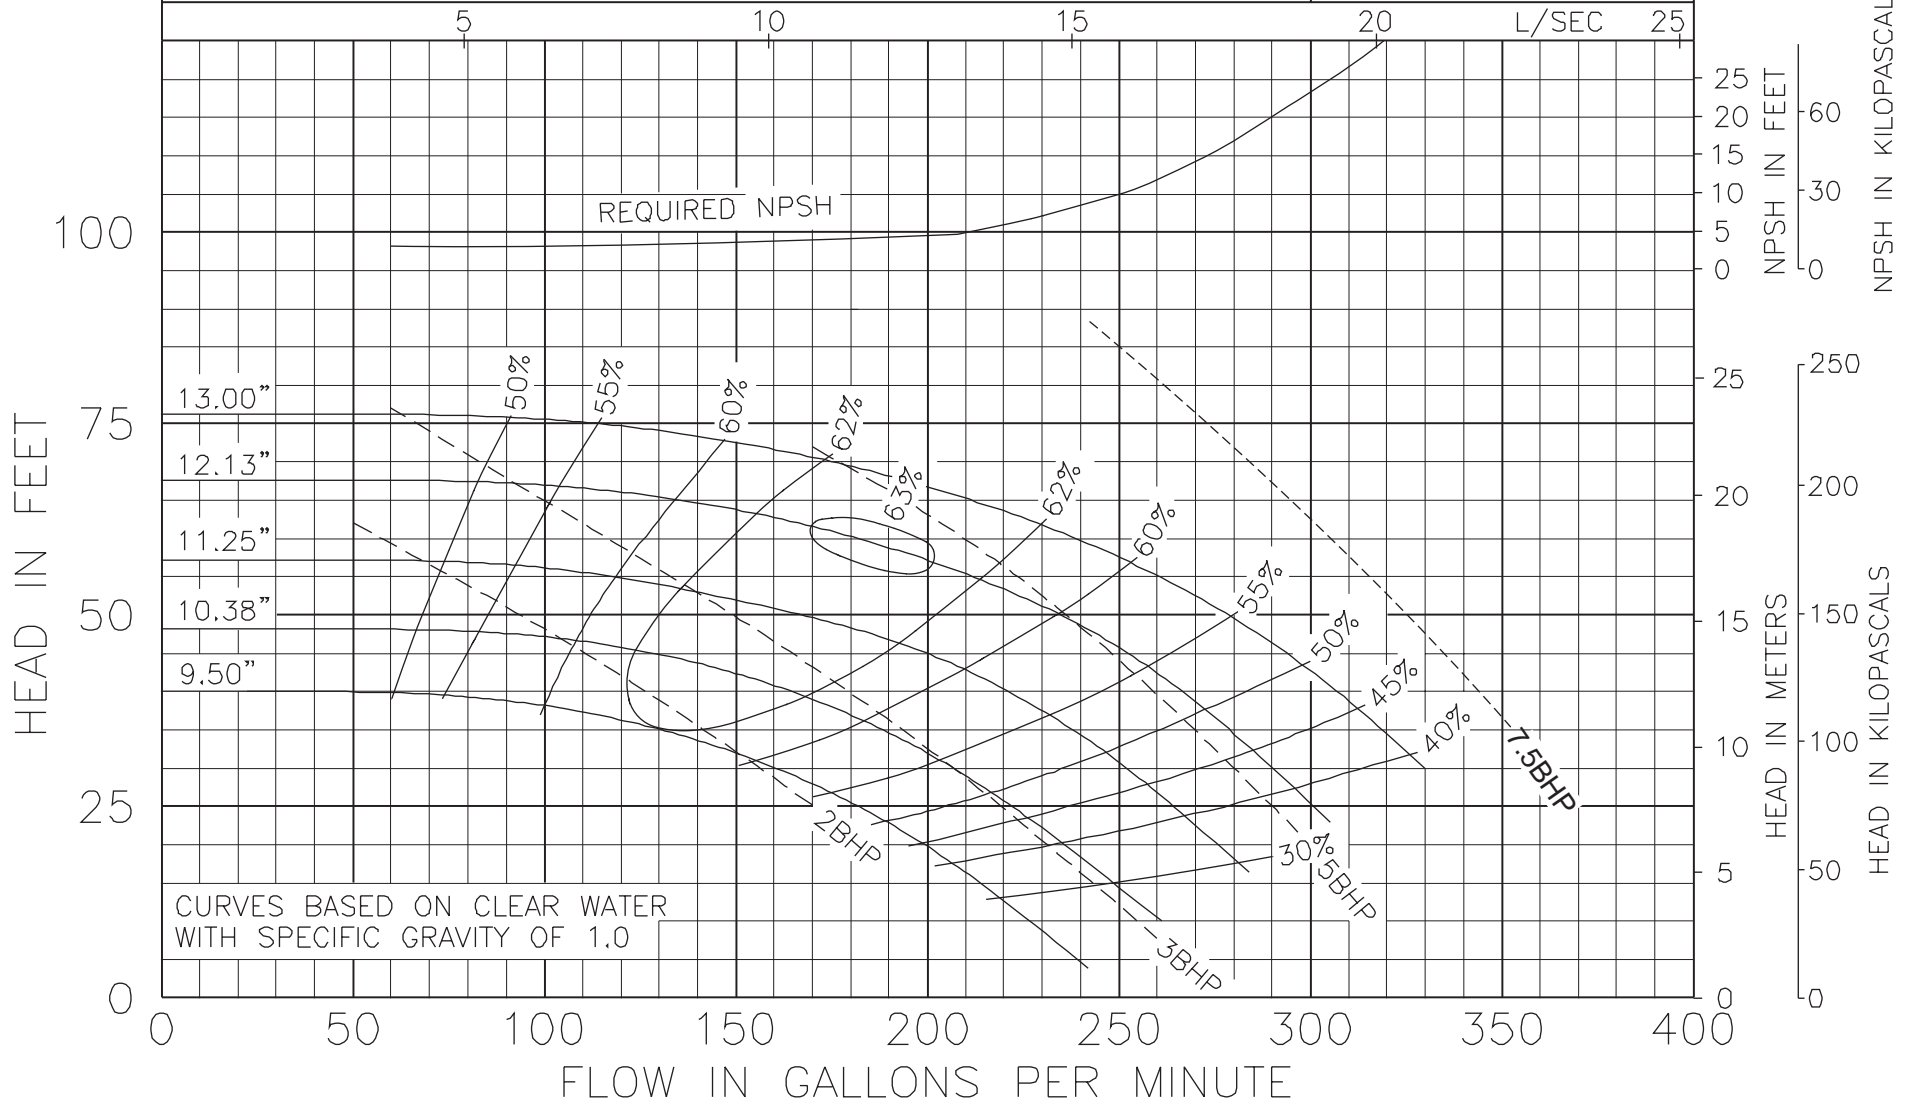

Model 3013
KV & KS Series

1160 RPM
October 23, 2000

Curve no. 1912
Min. Imp. Dia. 9.50
Size 3 x 3 x 13