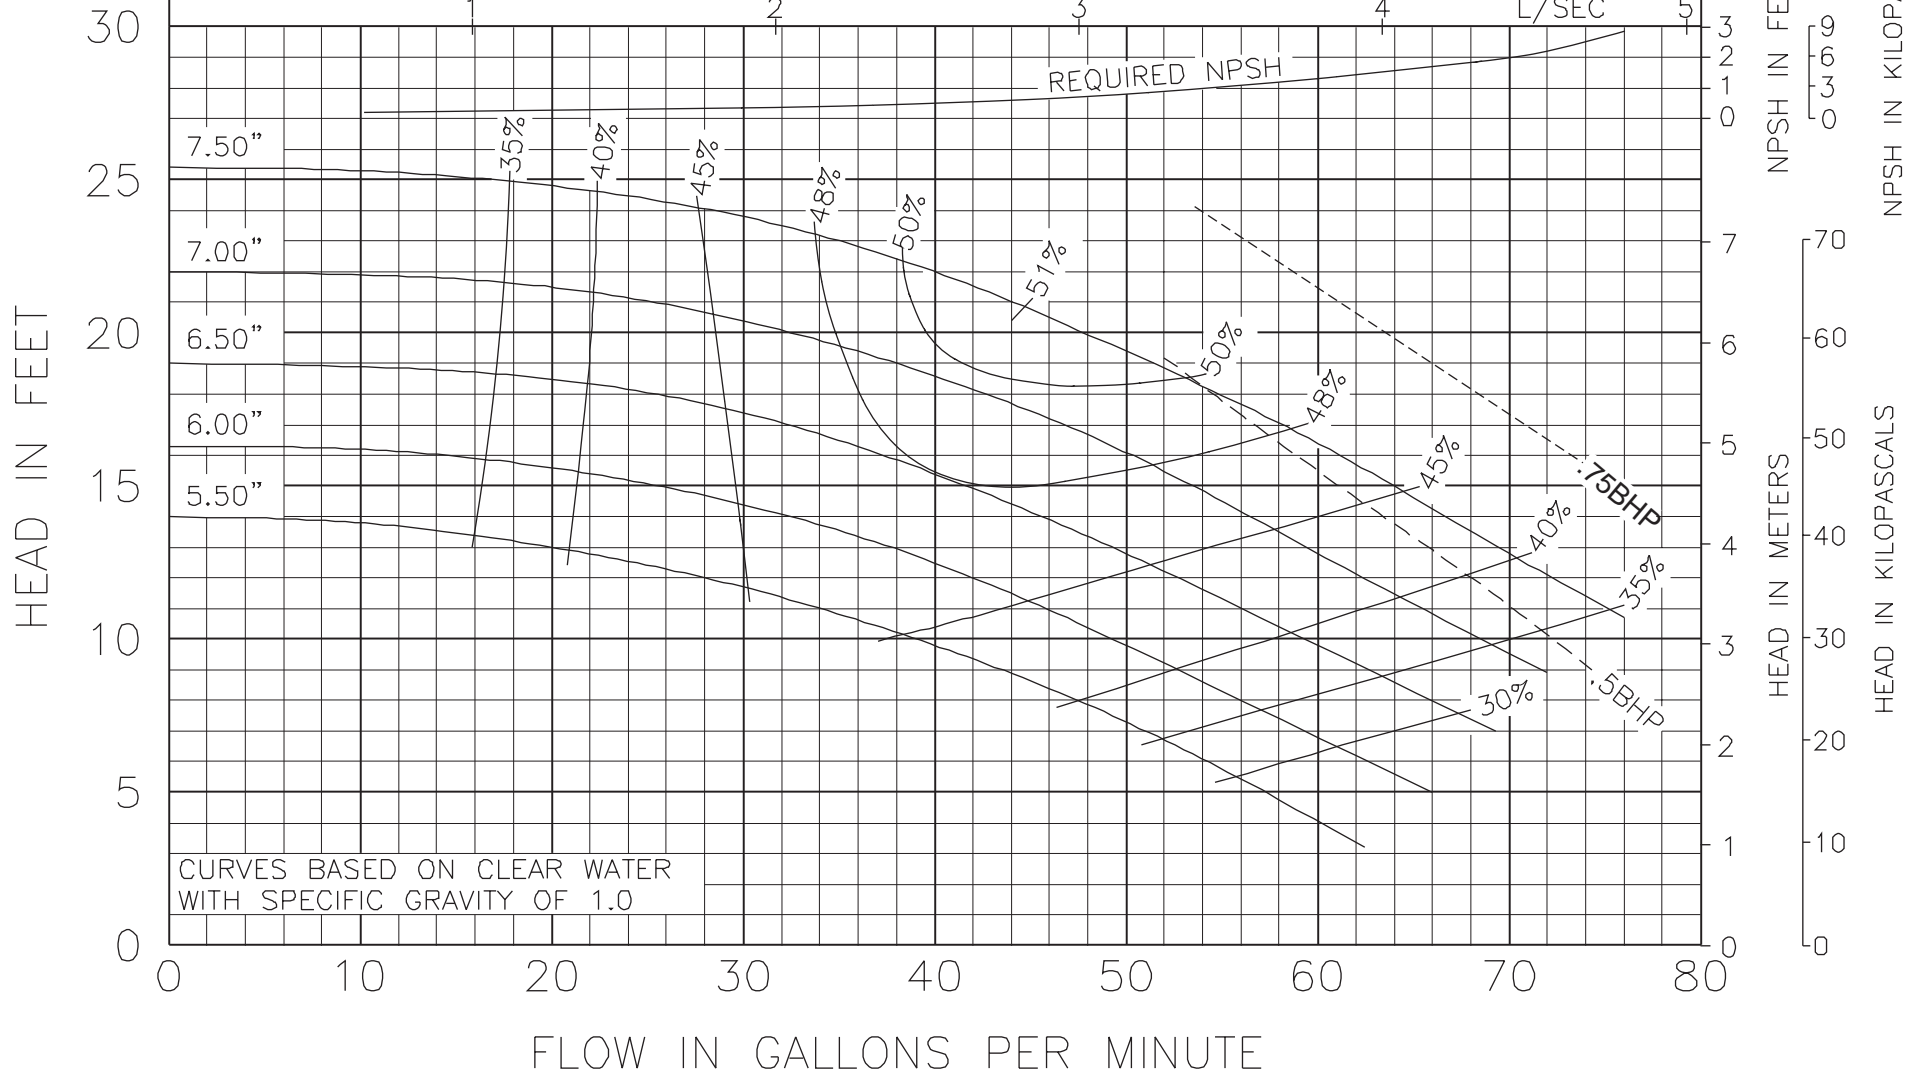

1160 RPM
October 23, 2000

Curve no. 1975
Min. Imp. Dia. 5.50
Size 1 1/2 x 1 1/2 x 7

CURVES BASED ON CLEAR WATER
WITH SPECIFIC GRAVITY OF 1.0

Model 2007
KV & KS Series

1160 RPM
October 23, 2000

Curve no. 1979
Min. Imp. Dia. 5.50
Size 2 x 2 x 7

1160 RPM
JULY 24, 2003

Curve no. 2234
Min. Imp. Dia. 8.25"
Size 2.5 x 2.5 x 10.25

Model 3007
KV & KS Series

1160 RPM
October 23, 2000

Curve no. 1971
Min. Imp. Dia. 5.50
Size 3 x 3 x 7

CURVES BASED ON CLEAR WATER
WITH SPECIFIC GRAVITY OF 1.0

Curve no. 2240
Min. Imp. Dia. 6.25"
Size 4 x 4 x 7.0

Model 5007
KV & KS Series

1160 RPM
MAY 1, 2010

Curve no. 1952
Min. Imp. Dia. 5.50
Size 5 x 5 x 7

Model 5075
KV & KS Series

1160 RPM
MAY 1, 2010

Curve no. 2245
Min. Imp. Dia. 5.75"
Size 5 x 5 x 7.0

Model 5095
KV & KS Series

1160 RPM
MAY 1, 2010

Curve no. 2493
Min. Imp. Dia. 7.5"
Size 5 X 5 X 9.25

Model 6009
KV & KS Series

1160 RPM
MAY 1, 2010

Curve no. 1903
Min. Imp. Dia. 6.75
Size 6 x 6 x 9

Model 6011
KV & KS Series