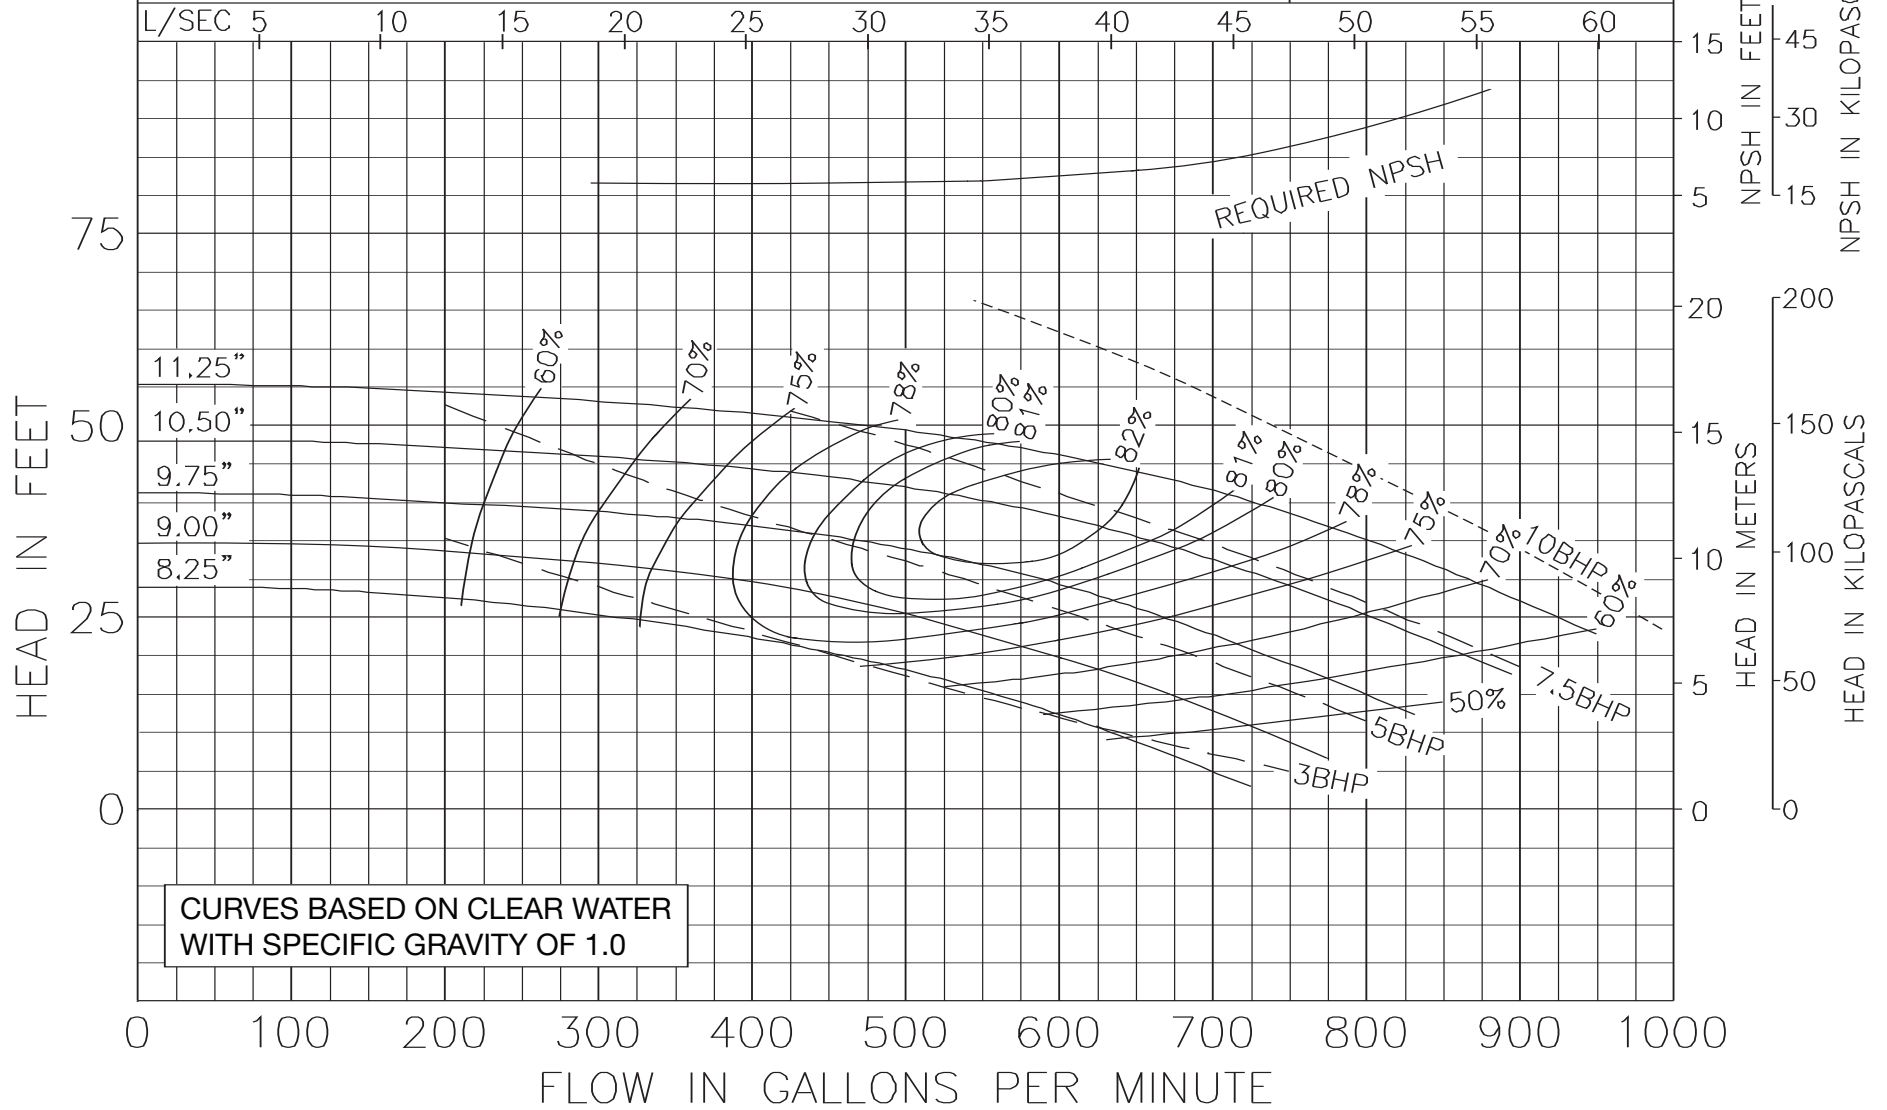

Curve no. 2240
Min. Imp. Dia. 6.25"
Size 4 x 4 x 7.0

Model 5007
KV & KS Series

1160 RPM
MAY 1, 2010

Curve no. 1952
Min. Imp. Dia. 5.50
Size 5 x 5 x 7

Model 5075
KV & KS Series

1160 RPM
MAY 1, 2010

Curve no. 2245
Min. Imp. Dia. 5.75"
Size 5 x 5 x 7.0

Model 5095
KV & KS Series

1160 RPM
MAY 1, 2010

Curve no. 2493
Min. Imp. Dia. 7.5"
Size 5 X 5 X 9.25

Model 6009
KV & KS Series

1160 RPM
MAY 1, 2010

Curve no. 1903
Min. Imp. Dia. 6.75
Size 6 x 6 x 9

Model 6011
KV & KS Series

1160 RPM
MAY 1, 2010

Curve no. 1906
Imp. Dia. 8.25
Size 6 x 6 x 11

Model 6013
KV & KS Series

1160 RPM
October 23, 2000

Curve no. 1918
Min. Imp. Dia. 9,50
Size 6 x 6 x 13

Model 8013
KV & KS Series

1160 RPM
October 23, 2000