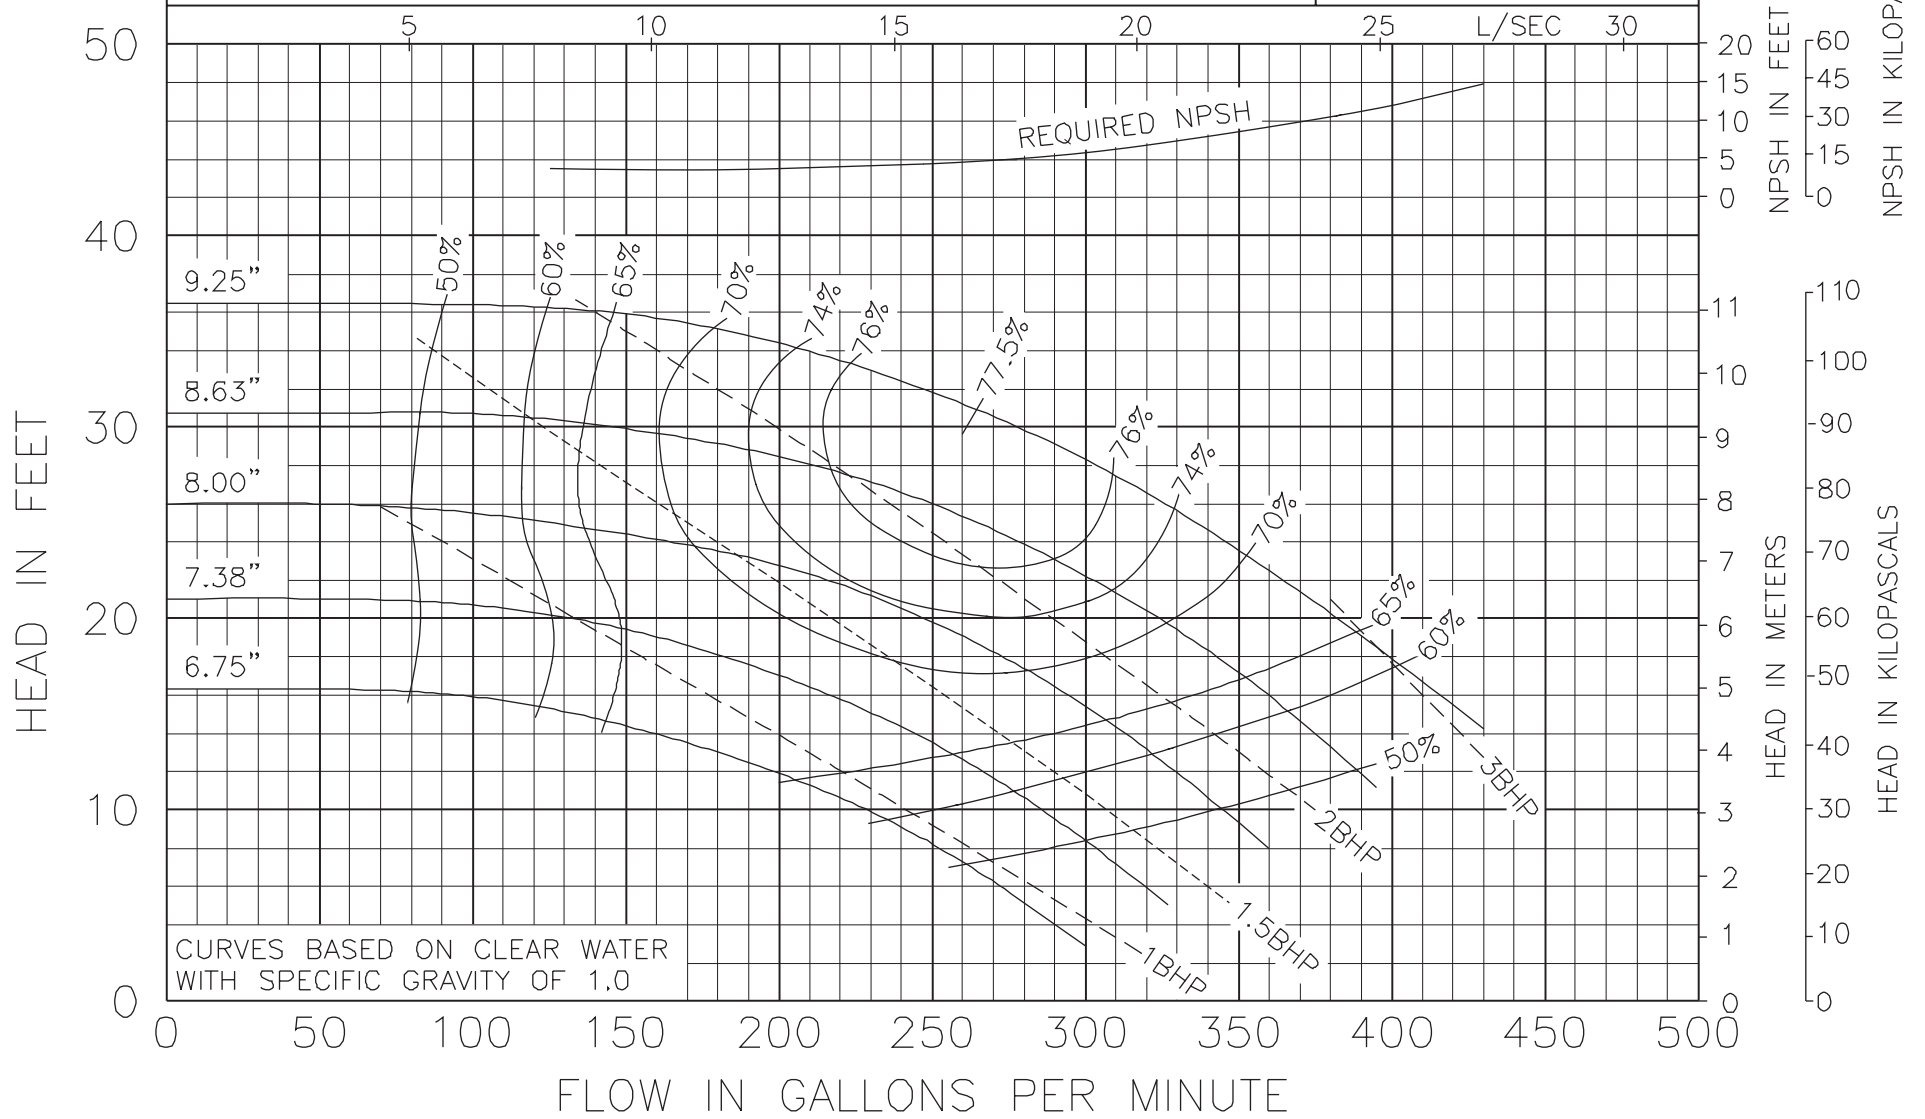

1160 RPM
October 23, 2000

Curve no. 1945
Min. Imp. Dia. 5.50"
Size 4 x 4 x 7

Model 4009
KV & KS Series

1160 RPM
October 23, 2000

Curve no. 1983
Min. Imp. Dia. 6.75
Size 4 x 4 x 9

Model 4011
KV & KS Series

1160 RPM
MAY 1, 2010

Curve no. 2240
Min. Imp. Dia. 6.25"
Size 4 x 4 x 7.0

Model 5007
KV & KS Series

1160 RPM
MAY 1, 2010

Curve no. 1952
Min. Imp. Dia. 5.50
Size 5 x 5 x 7

Model 5075
KV & KS Series

1160 RPM
MAY 1, 2010

Curve no. 2245
Min. Imp. Dia. 5.75"
Size 5 x 5 x 7.0