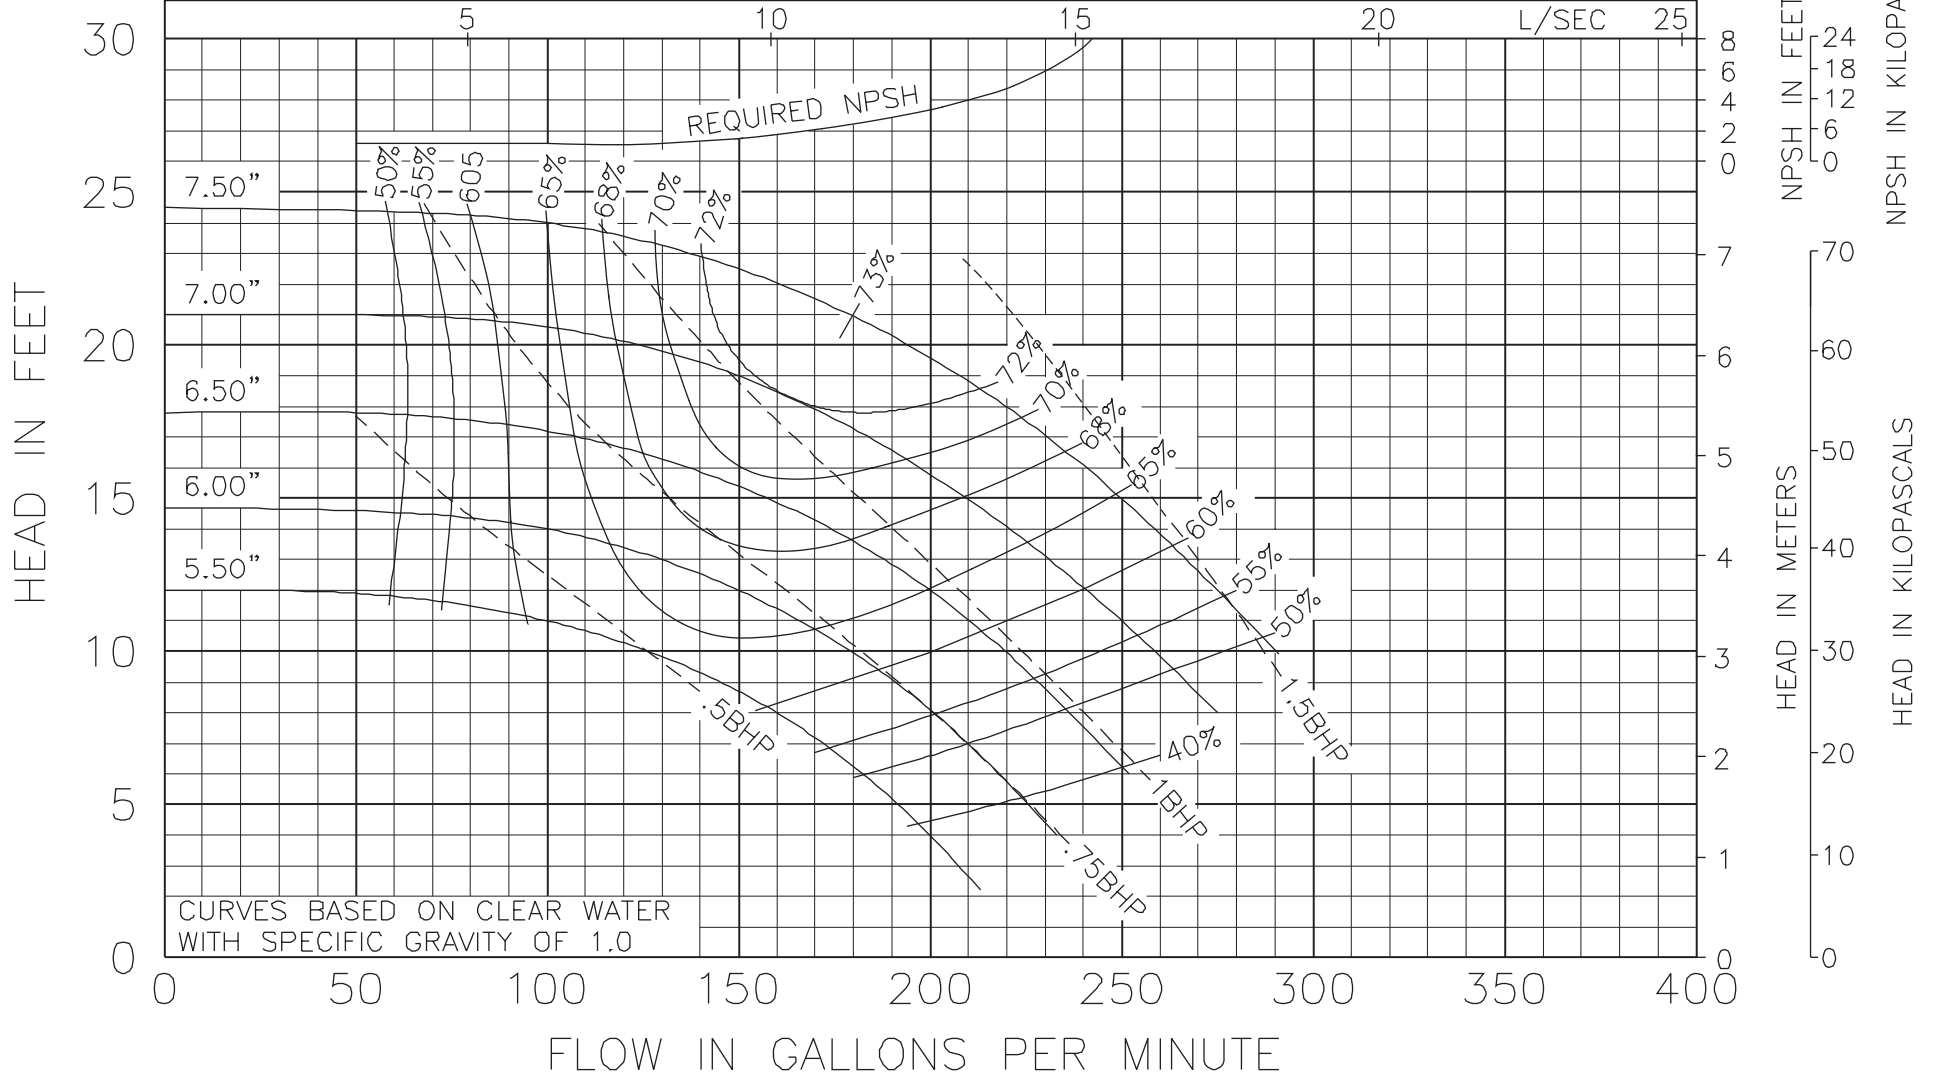

1160 RPM
JULY 24, 2003

Curve no. 2234
Min. Imp. Dia. 8.25"
Size 2.5 x 2.5 x 10.25

Model 3007
KV & KS Series

1160 RPM
October 23, 2000

Curve no. 1971
Min. Imp. Dia. 5.50
Size 3 x 3 x 7

CURVES BASED ON CLEAR WATER
WITH SPECIFIC GRAVITY OF 1.0

Curve no. 2240
Min. Imp. Dia. 6.25"
Size 4 x 4 x 7.0

Model 5007
KV & KS Series

1160 RPM
MAY 1, 2010

Curve no. 1952
Min. Imp. Dia. 5.50
Size 5 x 5 x 7

Model 5075
KV & KS Series

1160 RPM
MAY 1, 2010

Curve no. 2245
Min. Imp. Dia. 5.75"
Size 5 x 5 x 7.0

Model 5095
KV & KS Series

1160 RPM
MAY 1, 2010

Curve no. 2493
Min. Imp. Dia. 7.5"
Size 5 X 5 X 9.25

Model 6009
KV & KS Series

1160 RPM
MAY 1, 2010

Curve no. 1903
Min. Imp. Dia. 6.75
Size 6 x 6 x 9

Model 6011
KV & KS Series