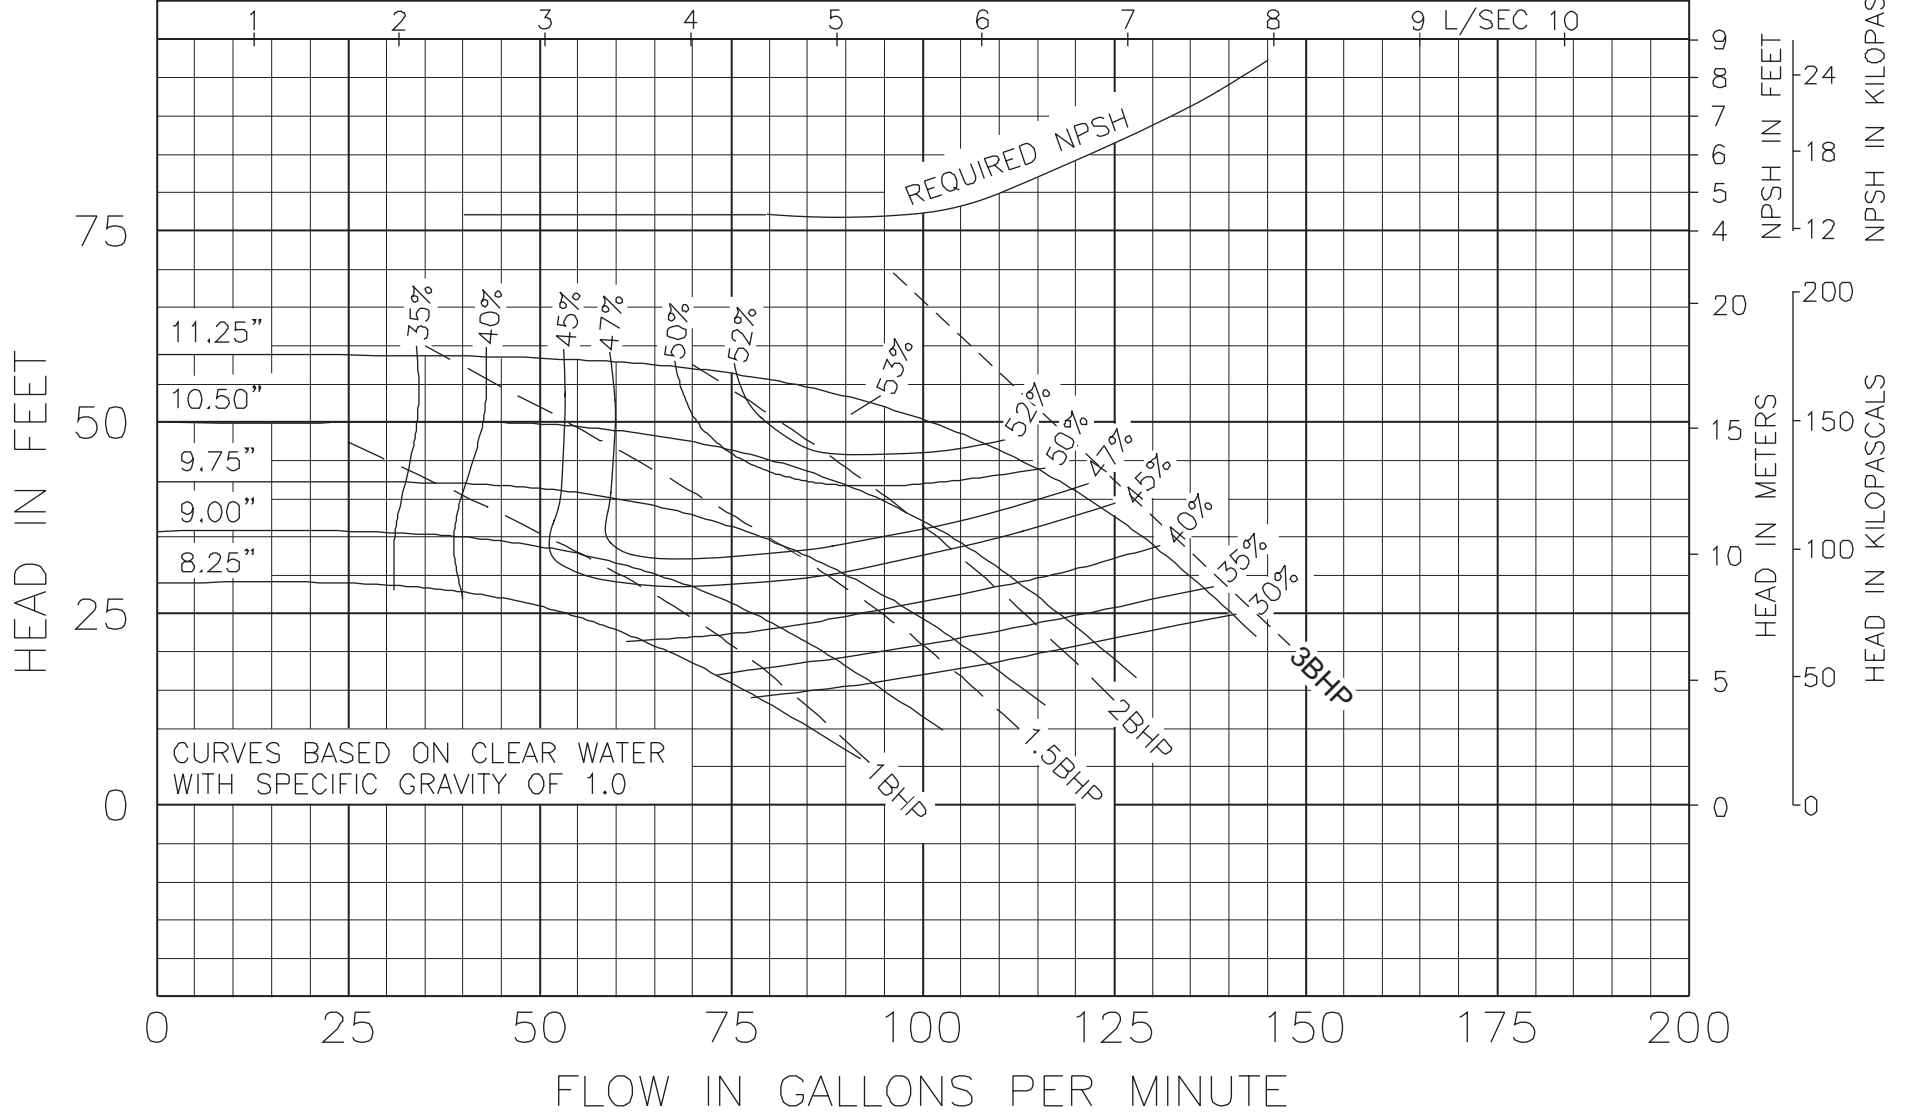

Model 2011
KV & KS Series

1160 RPM
October 23, 2000

Curve no. 1927
Min. Imp. Dia. 8.25
Size 2 x 2 x 11