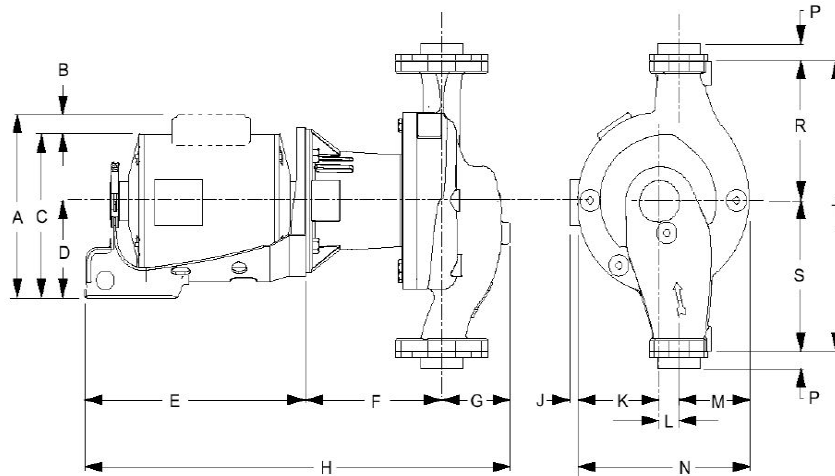

SPECIFICATIONS

FLOW _____ HEAD _____
 HP _____ RPM _____
 VOLTS _____
 CYCLE _____ PHASE _____

MATERIALS OF CONSTRUCTION/FEATURES

- 1750 RPM ODP MOTOR
- FACTORY TESTED
- THREE YEAR WARRANTY
- INTERNAL SELF-FLUSHING MECHANICAL SEAL
- 175 PSI (12bar) MAX.W.P
- XLii LUBRICATION SYSTEM
- BURA/CARBON-CERAMIC SEAL (-20°F TO 225°F)
- BRONZE FITTED OR ALL BRONZE CONSTRUCTION

| MODEL | SUCTION AND DISCHARGE SIZE INCHES NPT | PUMP DIMENSION IN INCHES (MM) | | | | | | | | | |
|-------------------|---------------------------------------|-------------------------------|-------------|--------------|------------|-------------|--------------|------------|-------------|-------------|--------------|
| | | F | G | K | L | M | N | P | R | S | T |
| 601,602 & 603 | 1 | 6-7/16 (164) | 3-7/16 (87) | 3-5/8 (92) | 1-3/8 (35) | 2-1/2 (64) | 7-1/2 (190) | 3/4 (19) | 5 (127) | 6 (152) | 11 (279) |
| 604,605 & 606 | 1-1/4 | 6-7/16 (164) | 3-7/16 (87) | 3-5/8 (92) | 1-3/8 (35) | 2-1/2 (64) | 7-1/2 (190) | 3/4 (19) | 5 (127) | 6 (152) | 11 (279) |
| 607,608 & 609 | 1-1/2 | 6-9/16 (167) | 3-5/8 (92) | 3-3/4 (95) | 1-3/8 (35) | 2-3/4 (70) | 7-7/8 (200) | 3/4 (19) | 5 (127) | 6-1/2 (165) | 11-1/2 (292) |
| 613,614 & 621 | 1-1/2 | 6-11/16 (170) | 3-3/8 (86) | 4-1/16 (103) | 1 (25) | 3-9/16 (90) | 8-9/16 (217) | 3/4 (19) | 6-1/2 (165) | 7 (176) | 13-1/2 (343) |
| 617,618,622 & 623 | 1-1/2 | 9-3/8 (238) | 3-1/4 (83) | 4-5/8 (117) | 1 (25) | 3-7/8 (98) | 9-1/2 (241) | 3/4 (19) | 6-1/2 (165) | 7 (176) | 13-1/2 (343) |
| 610,611 & 612 | 2 | 6-11/16 (170) | 3-3/4 (95) | 3-3/4 (95) | 1-3/8 (35) | 2-7/8 (73) | 8 (203) | 13/16 (21) | 5 (127) | 6-1/2 (165) | 11-1/2 (292) |
| 615,616 | 2 | 6-15/16 (170) | 3-1/2 (89) | 4-3/8 (111) | 1 (25) | 4 (102) | 9-3/8 (238) | 13/16 (21) | 6-1/2 (165) | 7 (176) | 13-1/2 (343) |
| 619,620 & 624 | 2 | 9-3/8 (238) | 3-1/2 (89) | 4-3/4 (121) | 1 (25) | 4-1/8 (105) | 9-7/8 (251) | 13/16 (21) | 6-1/2 (165) | 7-1/2 (165) | 14 (356) |