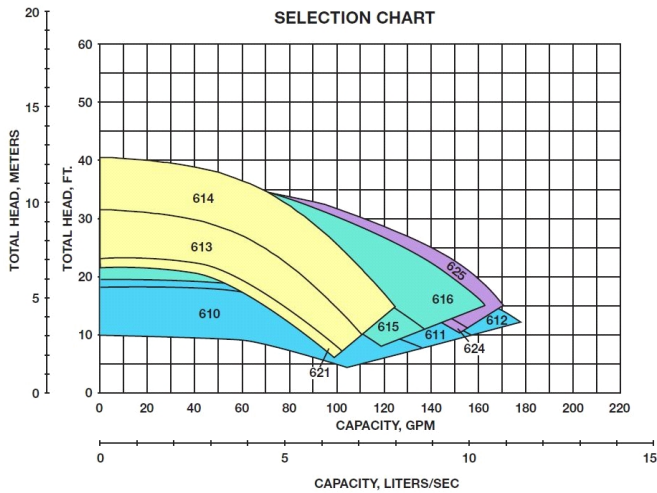

SPECIFICATIONS

FLOW _____ HEAD _____
 HP _____ RPM _____
 VOLTS _____
 CYCLE _____ PHASE _____

MATERIALS OF CONSTRUCTION/FEATURES

- 1750 RPM ODP MOTOR
- FACTORY TESTED
- THREE YEAR WARRANTY
- INTERNAL SELF-FLUSHING MECHANICAL SEAL
- 175 PSI (12bar) MAX.W.P
- XLii LUBRICATION SYSTEM
- BURA/CARBON-CERAMIC SEAL (-20°F TO 225°F)
- BRONZE FITTED OR ALL BRONZE CONSTRUCTION

| MODEL | SUCTION AND DISCHARGE SIZE INCHES NPT | PUMP DIMENSION IN INCHES (MM) | | | | | | | | | |
|-------------------|---------------------------------------|-------------------------------|-------------|--------------|------------|-------------|--------------|------------|-------------|-------------|--------------|
| | | F | G | K | L | M | N | P | R | S | T |
| 601,602 & 603 | 1 | 6-7/16 (164) | 3-7/16 (87) | 3-5/8 (92) | 1-3/8 (35) | 2-1/2 (64) | 7-1/2 (190) | 3/4 (19) | 5 (127) | 6 (152) | 11 (279) |
| 604,605 & 606 | 1-1/4 | 6-7/16 (164) | 3-7/16 (87) | 3-5/8 (92) | 1-3/8 (35) | 2-1/2 (64) | 7-1/2 (190) | 3/4 (19) | 5 (127) | 6 (152) | 11 (279) |
| 607,608 & 609 | 1-1/2 | 6-9/16 (167) | 3-5/8 (92) | 3-3/4 (95) | 1-3/8 (35) | 2-3/4 (70) | 7-7/8 (200) | 3/4 (19) | 5 (127) | 6-1/2 (165) | 11-1/2 (292) |
| 613,614 & 621 | 1-1/2 | 6-11/16 (170) | 3-3/8 (86) | 4-1/16 (103) | 1 (25) | 3-9/16 (90) | 8-9/16 (217) | 3/4 (19) | 6-1/2 (165) | 7 (176) | 13-1/2 (343) |
| 617,618,622 & 623 | 1-1/2 | 9-3/8 (238) | 3-1/4 (83) | 4-5/8 (117) | 1 (25) | 3-7/8 (98) | 9-1/2 (241) | 3/4 (19) | 6-1/2 (165) | 7 (176) | 13-1/2 (343) |
| 610,611 & 612 | 2 | 6-11/16 (170) | 3-3/4 (95) | 3-3/4 (95) | 1-3/8 (35) | 2-7/8 (73) | 8 (203) | 13/16 (21) | 5 (127) | 6-1/2 (165) | 11-1/2 (292) |
| 615,616 | 2 | 6-15/16 (170) | 3-1/2 (89) | 4-3/8 (111) | 1 (25) | 4 (102) | 9-3/8 (238) | 13/16 (21) | 6-1/2 (165) | 7 (176) | 13-1/2 (343) |
| 619,620 & 624 | 2 | 9-3/8 (238) | 3-1/2 (89) | 4-3/4 (121) | 1 (25) | 4-1/8 (105) | 9-7/8 (251) | 13/16 (21) | 6-1/2 (165) | 7-1/2 (165) | 14 (356) |