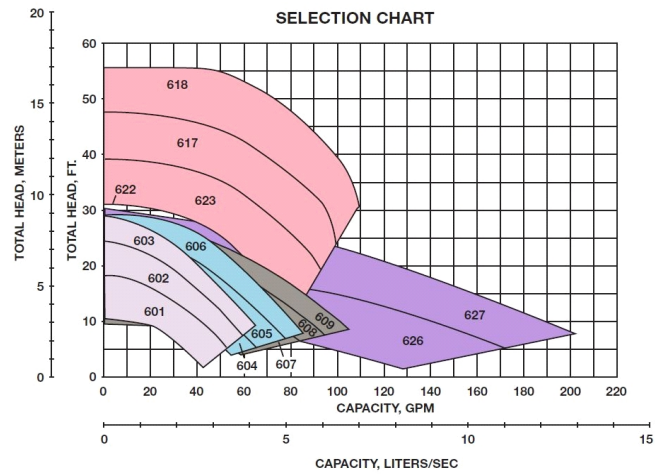

SPECIFICATIONS

FLOW _____ HEAD _____
 HP _____ RPM _____
 VOLTS _____
 CYCLE _____ PHASE _____

MATERIALS OF CONSTRUCTION/FEATURES

- 1750 RPM ODP MOTOR
- FACTORY TESTED
- THREE YEAR WARRANTY
- INTERNAL SELF-FLUSHING MECHANICAL SEAL
- 175 PSI (12bar) MAX.W.P
- XLii LUBRICATION SYSTEM
- BURA/CARBON-CERAMIC SEAL (-20°F TO 225°F)
- BRONZE FITTED OR ALL BRONZE CONSTRUCTION

| MODEL | SUCTION AND DISCHARGE SIZE INCHES NPT | PUMP DIMENSION IN INCHES (MM) | | | | | | | | | |
|-------------------|---------------------------------------|-------------------------------|-------------|--------------|------------|-------------|--------------|------------|-------------|-------------|--------------|
| | | F | G | K | L | M | N | P | R | S | T |
| 601,602 & 603 | 1 | 6-7/16 (164) | 3-7/16 (87) | 3-5/8 (92) | 1-3/8 (35) | 2-1/2 (64) | 7-1/2 (190) | 3/4 (19) | 5 (127) | 6 (152) | 11 (279) |
| 604,605 & 606 | 1-1/4 | 6-7/16 (164) | 3-7/16 (87) | 3-5/8 (92) | 1-3/8 (35) | 2-1/2 (64) | 7-1/2 (190) | 3/4 (19) | 5 (127) | 6 (152) | 11 (279) |
| 607,608 & 609 | 1-1/2 | 6-9/16 (167) | 3-5/8 (92) | 3-3/4 (95) | 1-3/8 (35) | 2-3/4 (70) | 7-7/8 (200) | 3/4 (19) | 5 (127) | 6-1/2 (165) | 11-1/2 (292) |
| 613,614 & 621 | 1-1/2 | 6-11/16 (170) | 3-3/8 (86) | 4-1/16 (103) | 1 (25) | 3-9/16 (90) | 8-9/16 (217) | 3/4 (19) | 6-1/2 (165) | 7 (176) | 13-1/2 (343) |
| 617,618,622 & 623 | 1-1/2 | 9-3/8 (238) | 3-1/4 (83) | 4-5/8 (117) | 1 (25) | 3-7/8 (98) | 9-1/2 (241) | 3/4 (19) | 6-1/2 (165) | 7 (176) | 13-1/2 (343) |
| 610,611 & 612 | 2 | 6-11/16 (170) | 3-3/4 (95) | 3-3/4 (95) | 1-3/8 (35) | 2-7/8 (73) | 8 (203) | 13/16 (21) | 5 (127) | 6-1/2 (165) | 11-1/2 (292) |
| 615,616 | 2 | 6-15/16 (170) | 3-1/2 (89) | 4-3/8 (111) | 1 (25) | 4 (102) | 9-3/8 (238) | 13/16 (21) | 6-1/2 (165) | 7 (176) | 13-1/2 (343) |
| 619,620 & 624 | 2 | 9-3/8 (238) | 3-1/2 (89) | 4-3/4 (121) | 1 (25) | 4-1/8 (105) | 9-7/8 (251) | 13/16 (21) | 6-1/2 (165) | 7-1/2 (165) | 14 (356) |